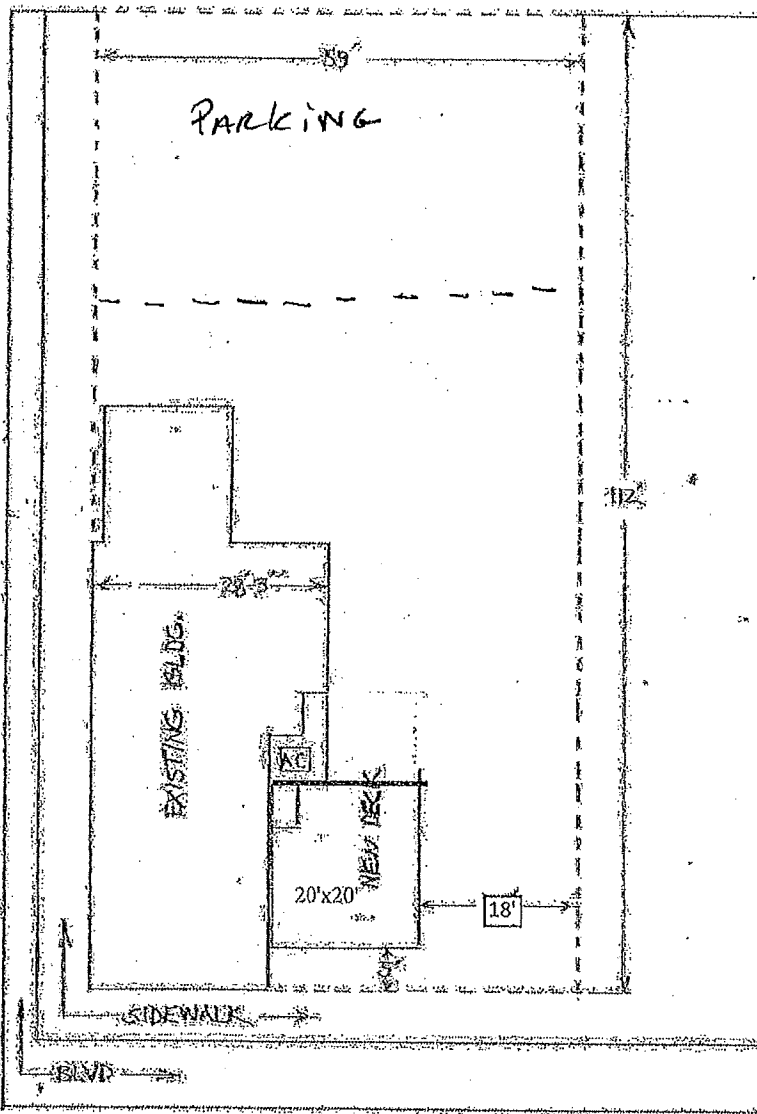

ALLEY

VICTORIA ST.

RANDOLPH AV.

<p>SPOT BAR        85 RANDOLPH AVE.        ST. PAUL, MN 55102        (612) 338-1111</p>	<p>SITE PLAN        SCALE 3/4" = 1'-0"</p>
---	--