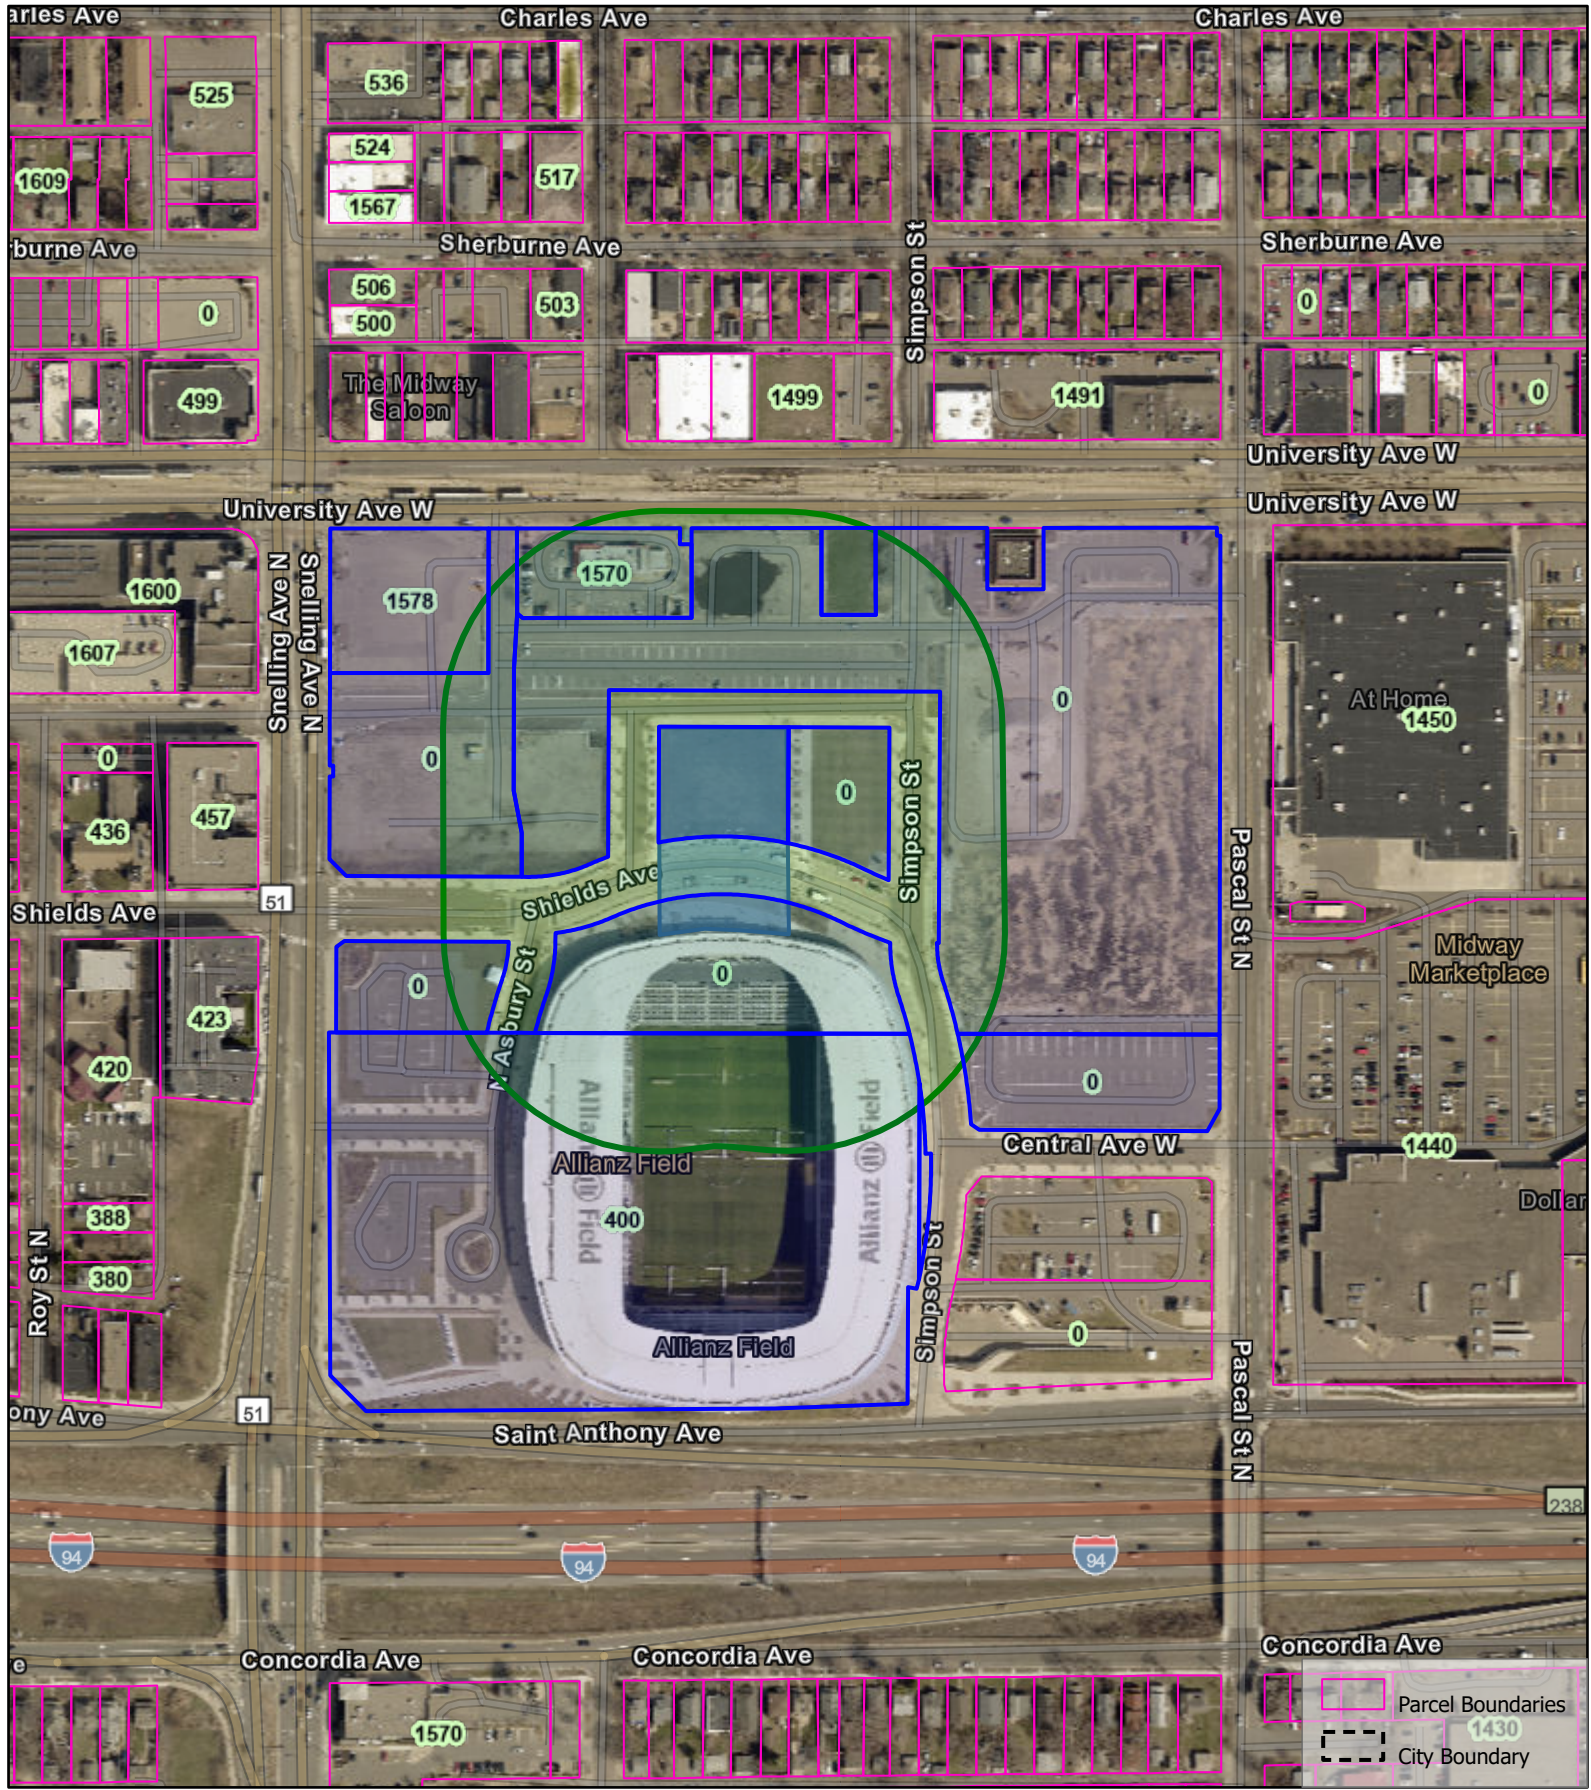

# Minnesota United/Allianz Field MNUFC MLS Regular Season 300 ft Map

4/10/2024 4:11 PM

Esri Community Maps Contributors, County of Ramsey, Metropolitan Council, MetroGIS, © OpenStreetMap, Microsoft, Esri, TomTom, Garmin, SafeGraph, GeoTechnologies, Inc, METI/NASA, USGS, EPA, NPS, US

The Geographic Information System (GIS) Data to which this notice is attached are made available pursuant to the Minnesota Government Data Practices Act (Minnesota Statutes Chapter 13). The GIS Data are provided to you "AS IS" and without any warranty as to their performance, merchantability, or fitness for any particular purpose. The GIS Data were developed by the City of Saint Paul for its own internal business purposes. The City of Saint Paul does not represent or warrant that the GIS Data or the data documentation are error-free, complete, current, or accurate. You are responsible for any consequences resulting from your use of the GIS Data or your reliance on the GIS Data. You should consult the data documentation for this particular GIS Data to determine the limitations of the GIS Data and the precision with which the GIS Data may depict distance, direction, location, or other geographic features. If you transmit or provide the GIS Data (or any portion of it) to another user, the GIS Data must include a copy of this disclaimer.