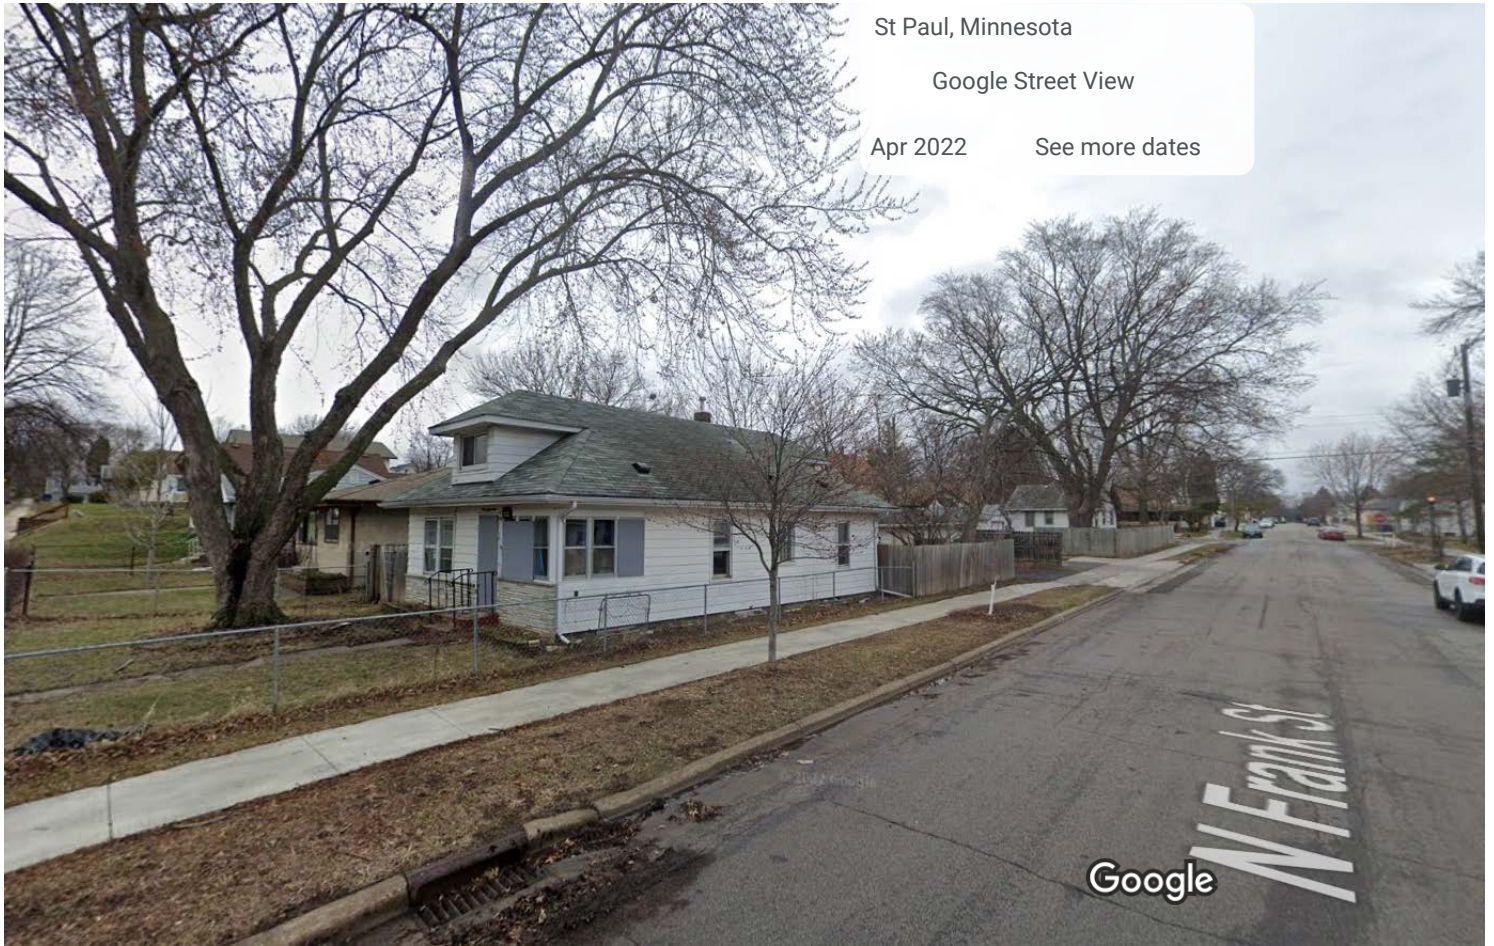

992 N Frank St

1117 Jenks (intersection of Jenks and Frank)

St Paul, Minnesota

Google Street View

Apr 2022

See more dates

Google

Image capture: Apr 2022 © 2023 Google

1117 Jenks Ave E

All

Street View & 360°