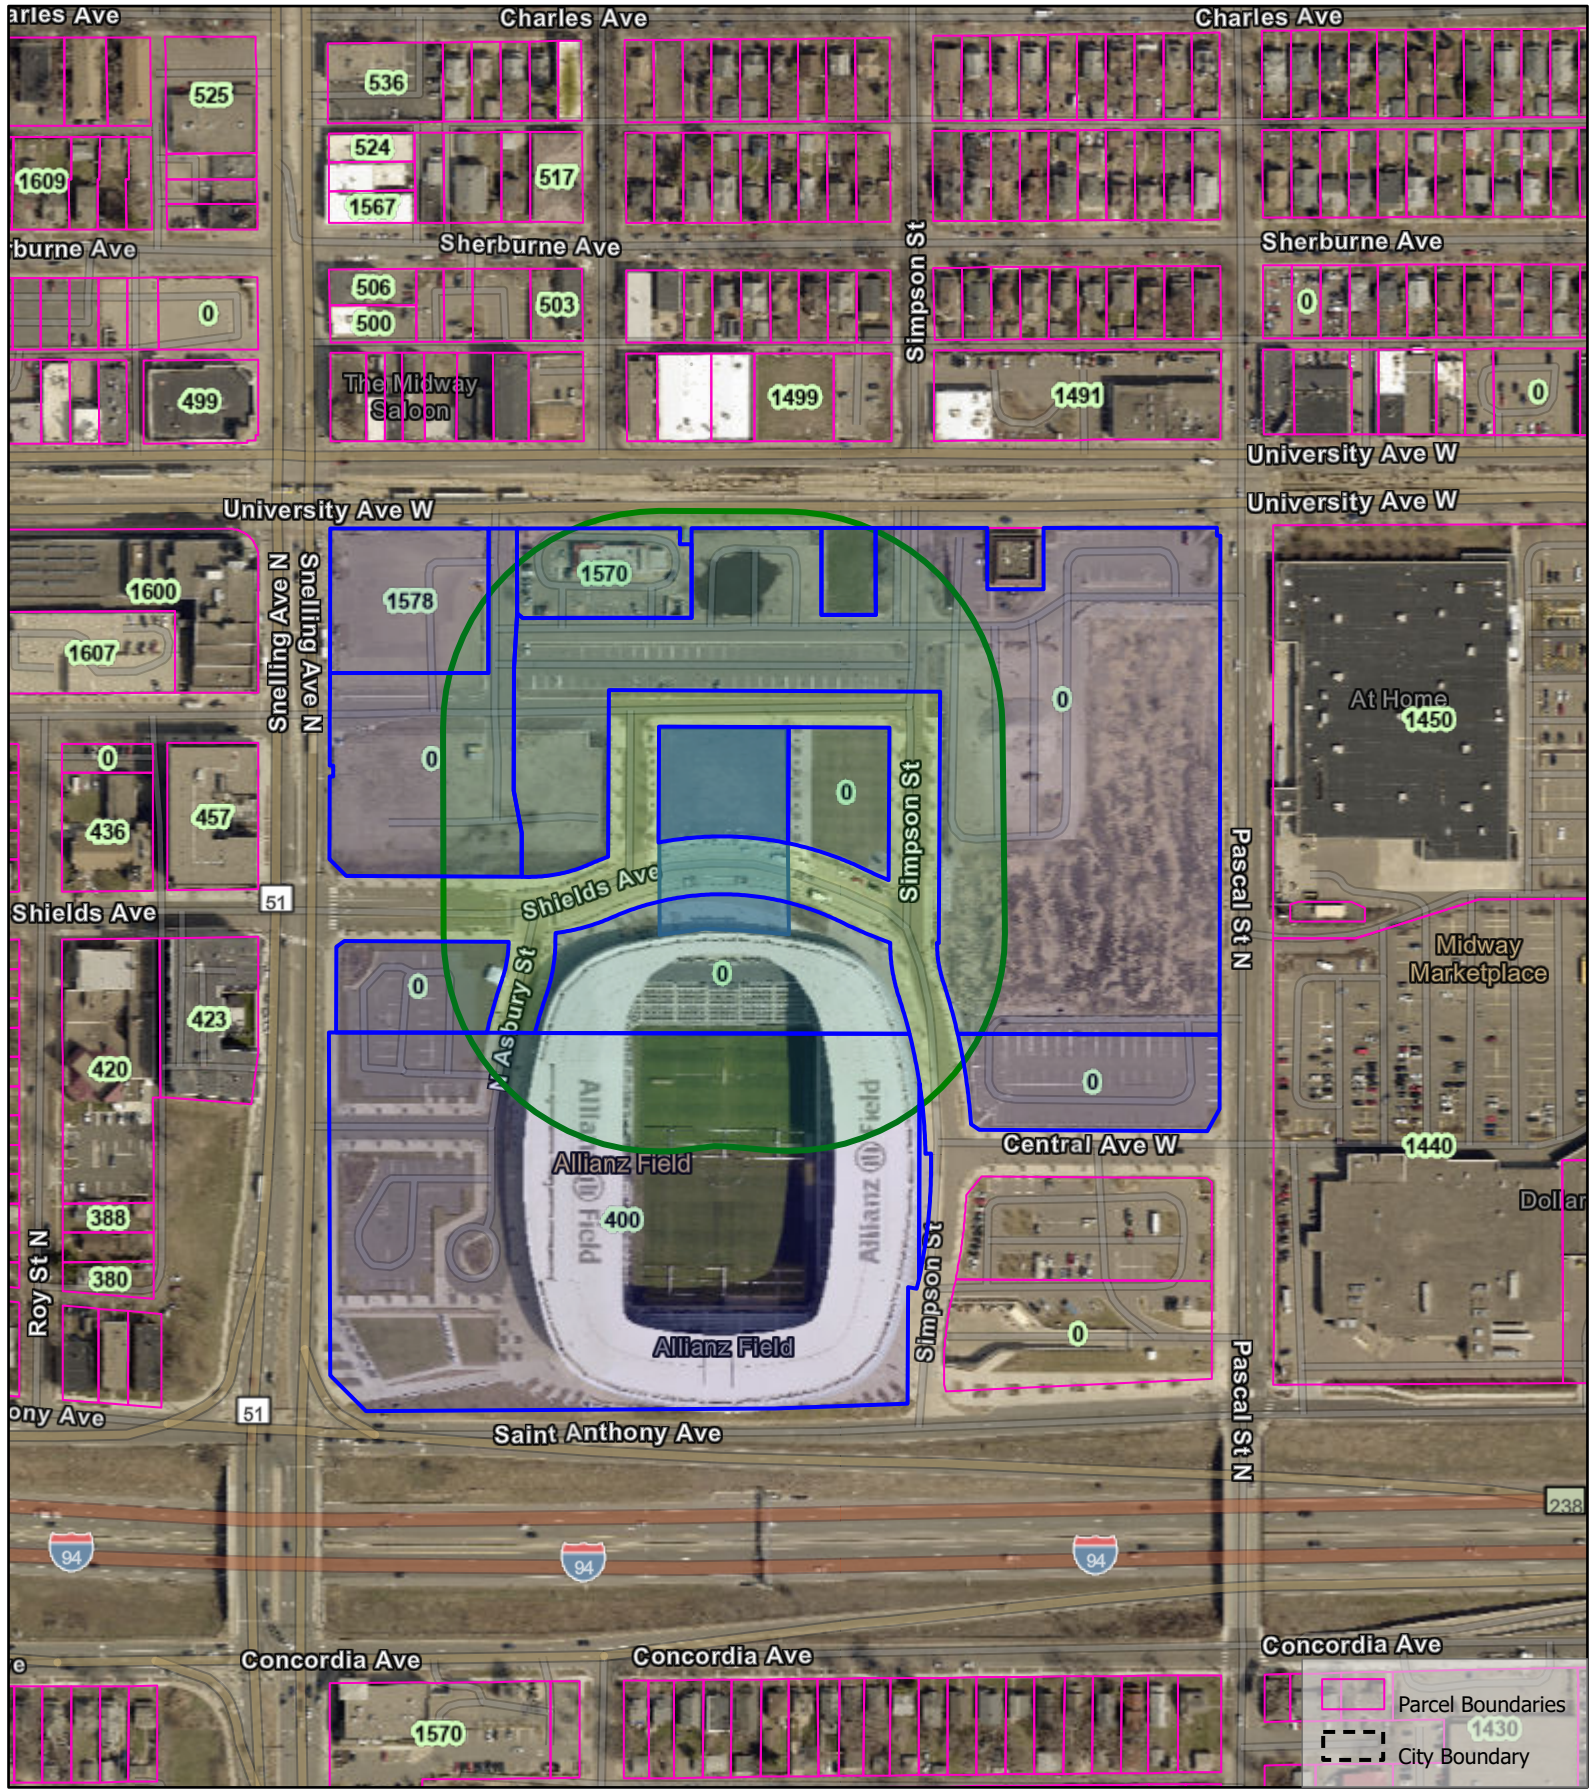

Minnesota United/Allianz Field MNUFC MLS Regular Season 300 ft Map

4/10/2024 4:11 PM

Esri Community Maps Contributors, County of Ramsey, Metropolitan Council, MetroGIS, © OpenStreetMap, Microsoft, Esri, TomTom, Garmin, SafeGraph, GeoTechnologies, Inc, METI/NASA, USGS, EPA, NPS, US

The Geographic Information System (GIS) Data to which this notice is attached are made available pursuant to the Minnesota Government Data Practices Act (Minnesota Statutes Chapter 13). The GIS Data are provided to you "AS IS" and without any warranty as to their performance, merchantability, or fitness for any particular purpose. The GIS Data were developed by the City of Saint Paul for its own internal business purposes. The City of Saint Paul does not represent or warrant that the GIS Data or the data documentation are error-free, complete, current, or accurate. You are responsible for any consequences resulting from your use of the GIS Data or your reliance on the GIS Data. You should consult the data documentation for this particular GIS Data to determine the limitations of the GIS Data and the precision with which the GIS Data may depict distance, direction, location, or other geographic features. If you transmit or provide the GIS Data (or any portion of it) to another user, the GIS Data must include a copy of this disclaimer.