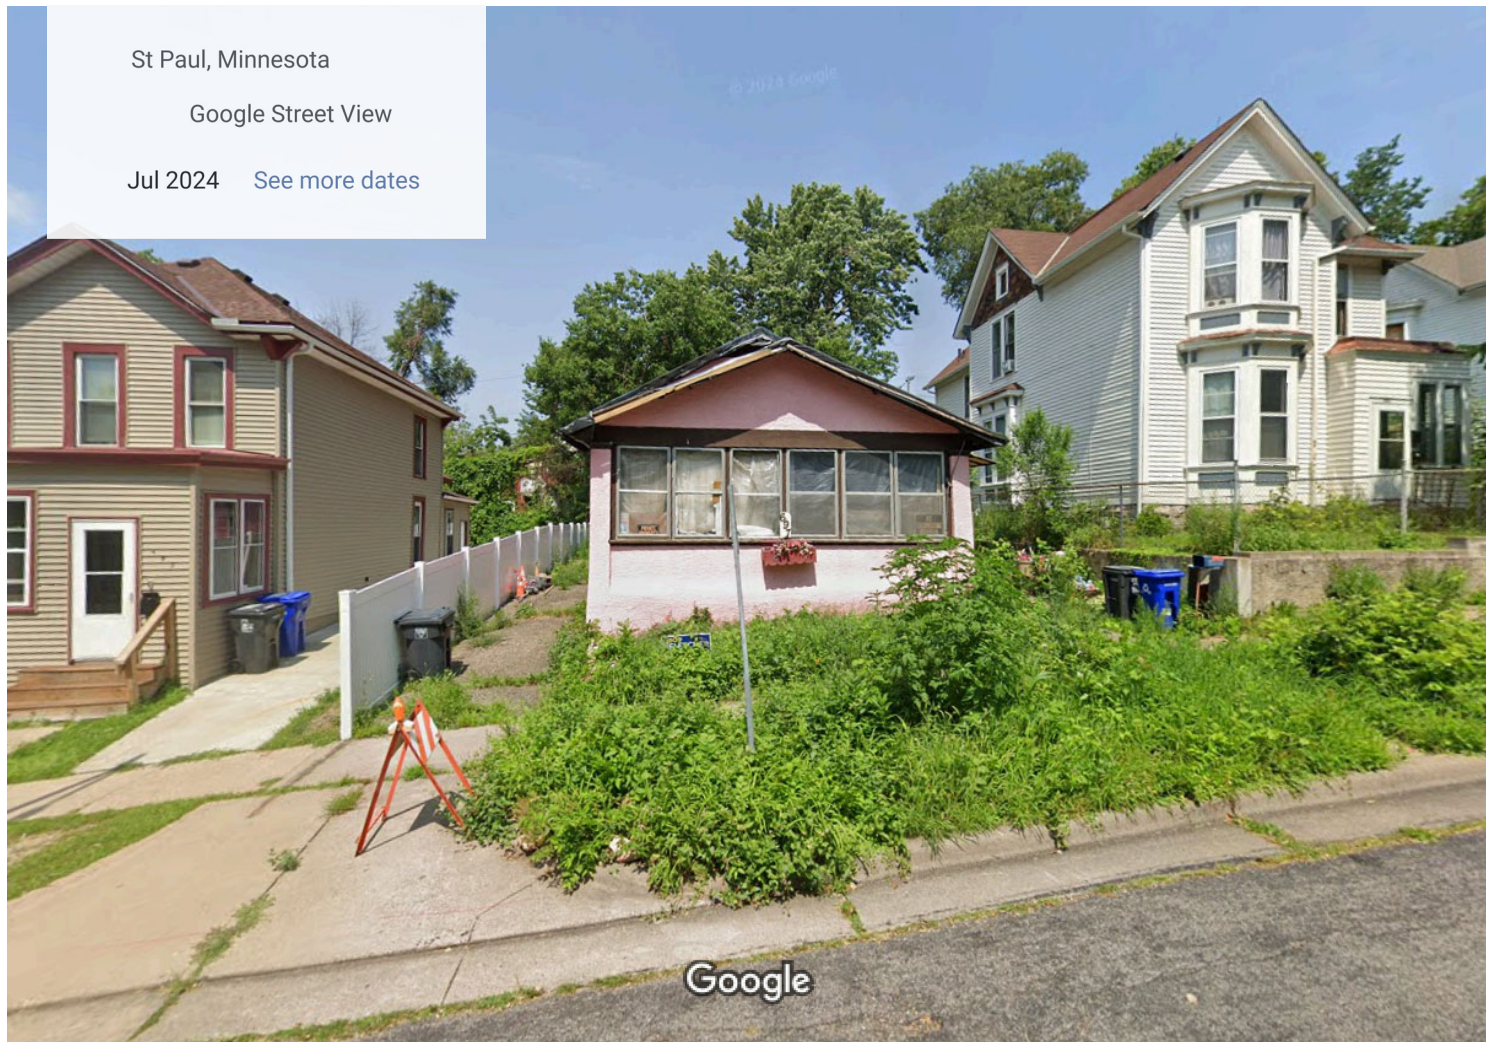

696 Surrey Ave E

697 SURREY AVE E

St Paul, Minnesota

Google Street View

Jul 2024 See more dates

Image capture: Jul 2024 © 2024 Google

Esri Community Maps Contributors, County of Ramsey, Metropolitan Council, MetroGIS, © OpenStreetMap, Microsoft, Esri, TomTom, Garmin, SafeGraph, GeoTechnologies, Inc, METI/NASA, USGS, EPA, NPS, US

697 Surrey Avenue.Photos 9-13-24

**Date:** August 29, 2024  
**File #:** 24 - 071652  
**Folder Name:** 697 SURREY AVE  
**PIN:** 322922410053

**HP District:** HPC: Historic  
**Property Name:** house  
**Survey Info:** RA-SPC-2418