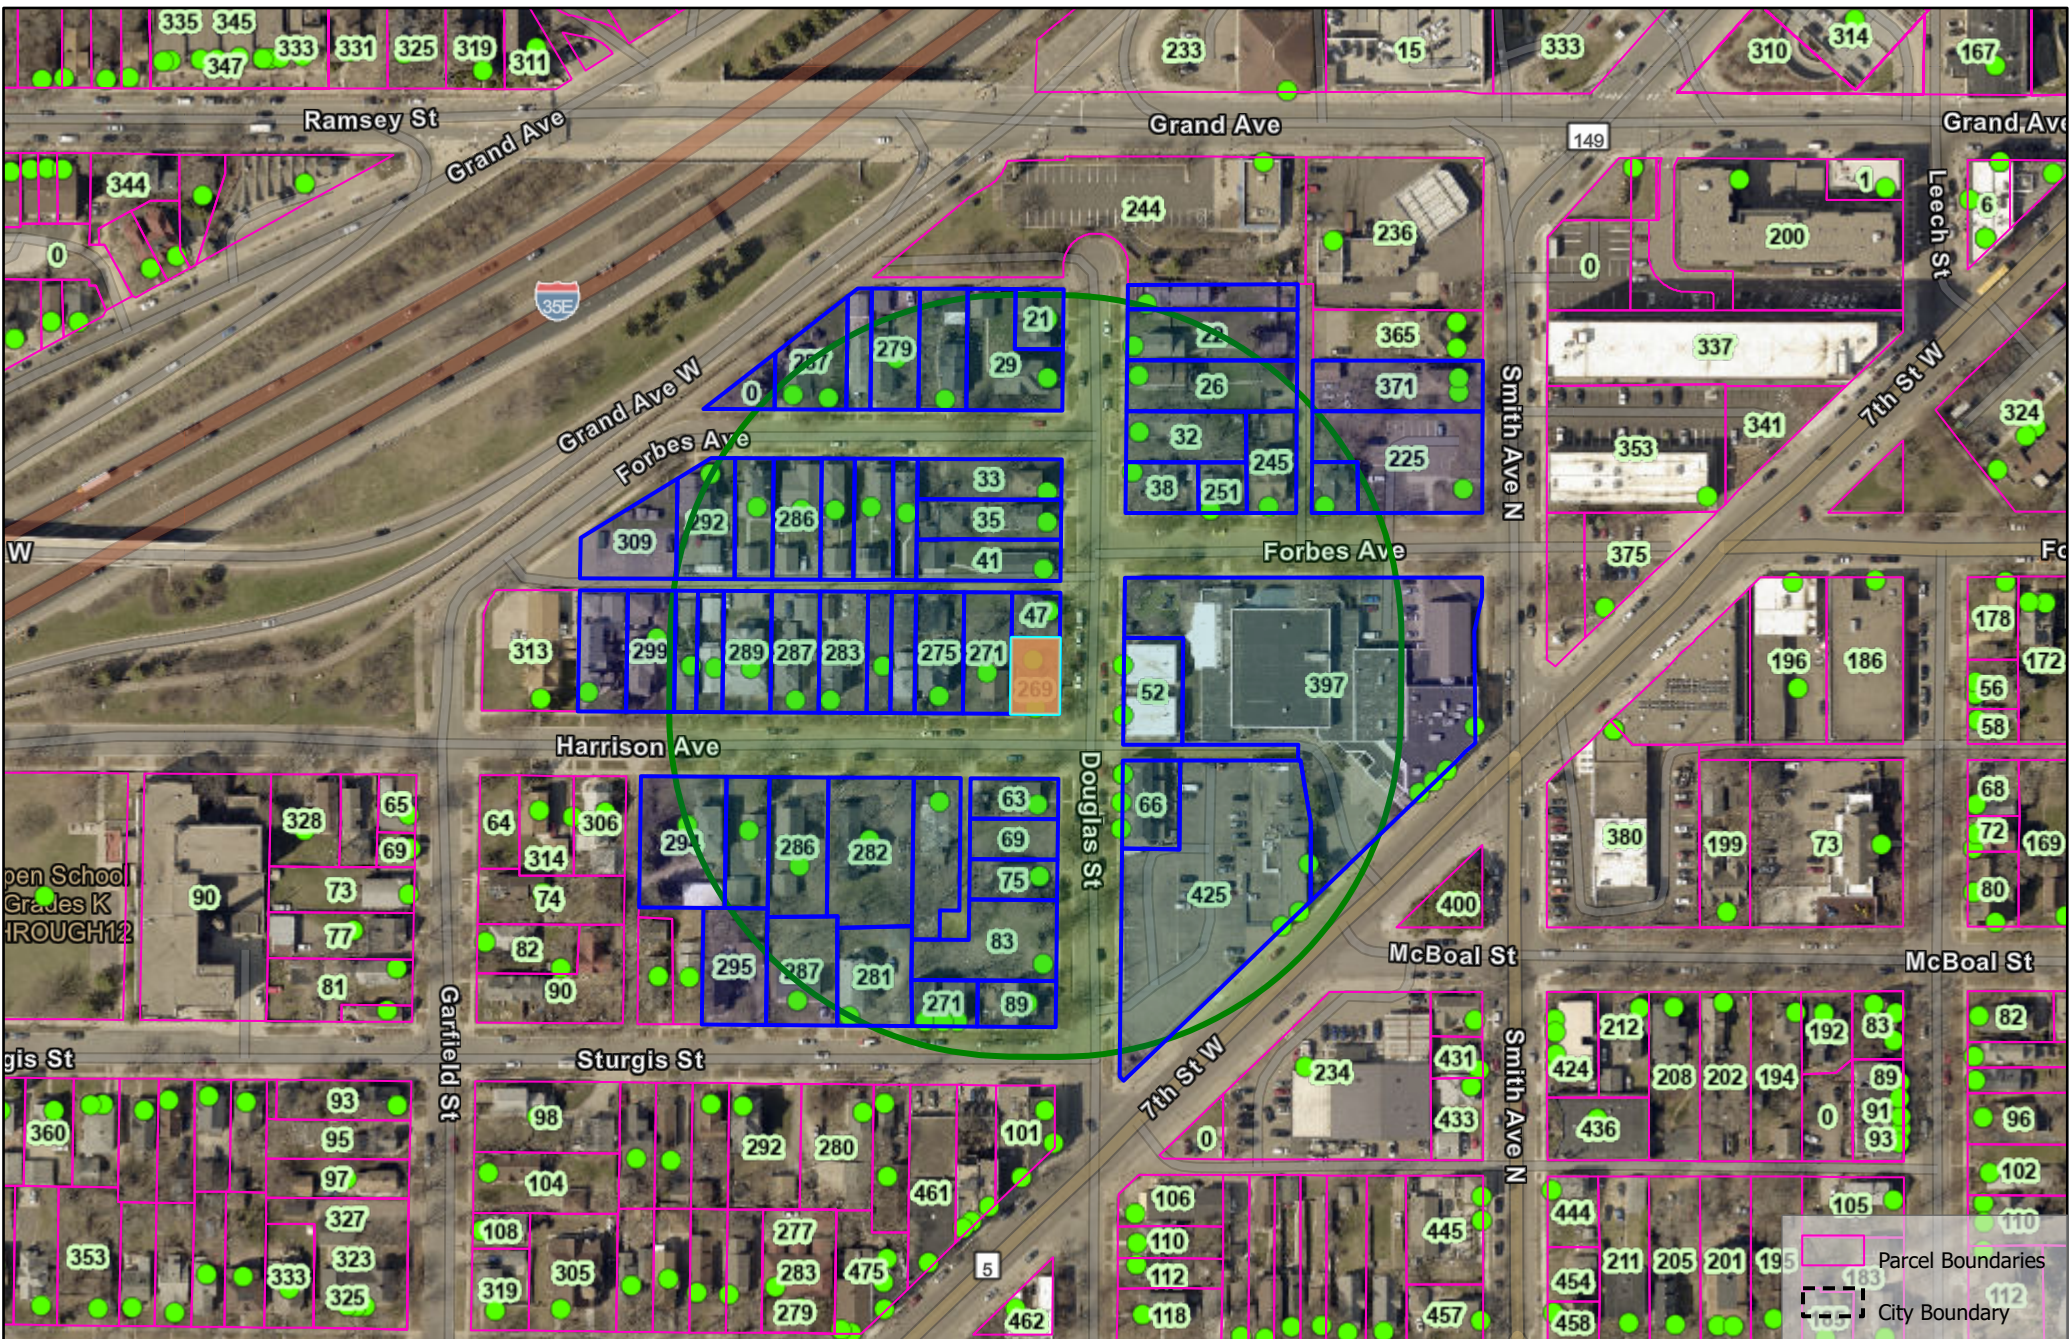

269 HARRISON AVENUE- GIS MAP

City of Saint Paul - Public Works, Esri Community Maps Contributors, Metropolitan Council, MetroGIS, © OpenStreetMap, Microsoft, Esri, TomTom, Garmin, SafeGraph, GeoTechnologies, Inc, METI/NASA, USGS,

The Geographic Information System (GIS) Data to which this notice is attached are made available pursuant to the Minnesota Government Data Practices Act (Minnesota Statutes Chapter 13). The GIS Data are provided to you "AS IS" and without any warranty as to their performance, merchantability, or fitness for any particular purpose. The GIS Data were developed by the City of Saint Paul for its own internal business purposes. The City of Saint Paul does not represent or warrant that the GIS Data or the data documentation are error-free, complete, current, or accurate. You are responsible for any consequences resulting from your use of the GIS Data or your reliance on the GIS Data. You should consult the data documentation for this particular GIS Data to determine the limitations of the GIS Data and the precision with which the GIS Data may depict distance, direction, location, or other geographic features. If you transmit or provide the GIS Data (or any portion of it) to another user, the GIS Data must include a copy of this disclaimer.