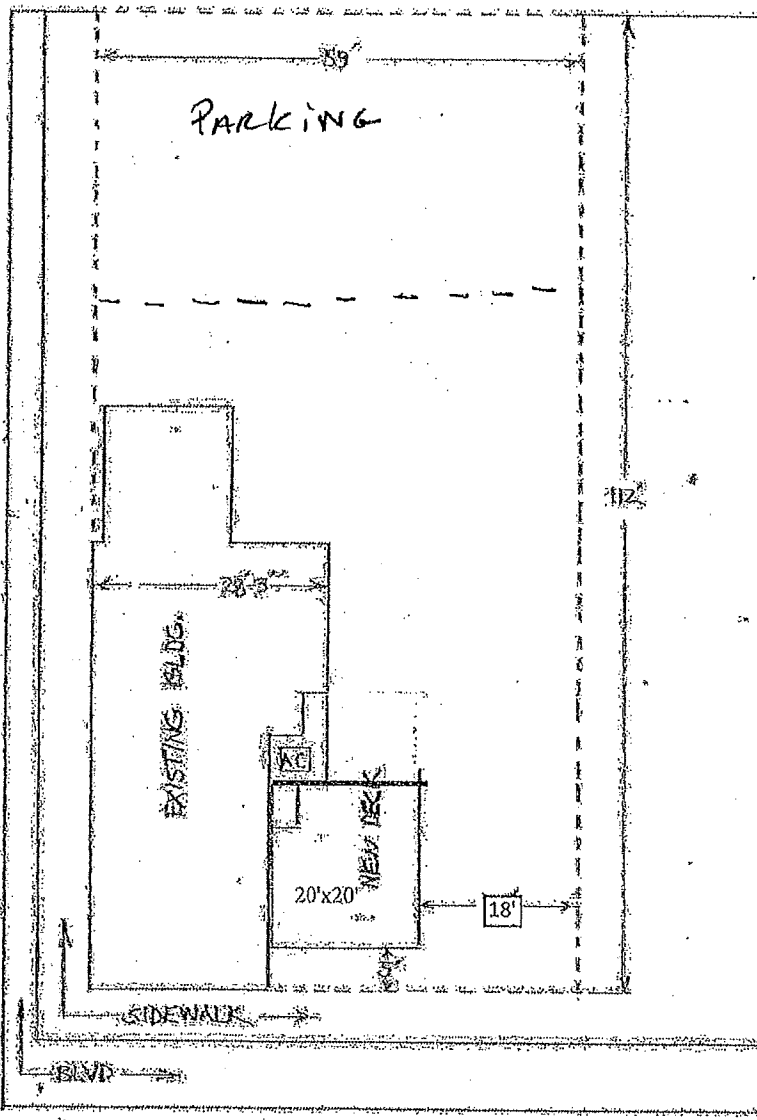

ALLEY

VICTORIA ST.

RANDOLPH AV.

<p>SPOT BAR 85 RANDOLPH AVE. ST. PAUL, MN 55102 (612) 338-1111</p>	<p>SITE PLAN SCALE 3/4" = 1'-0"</p>
---	--