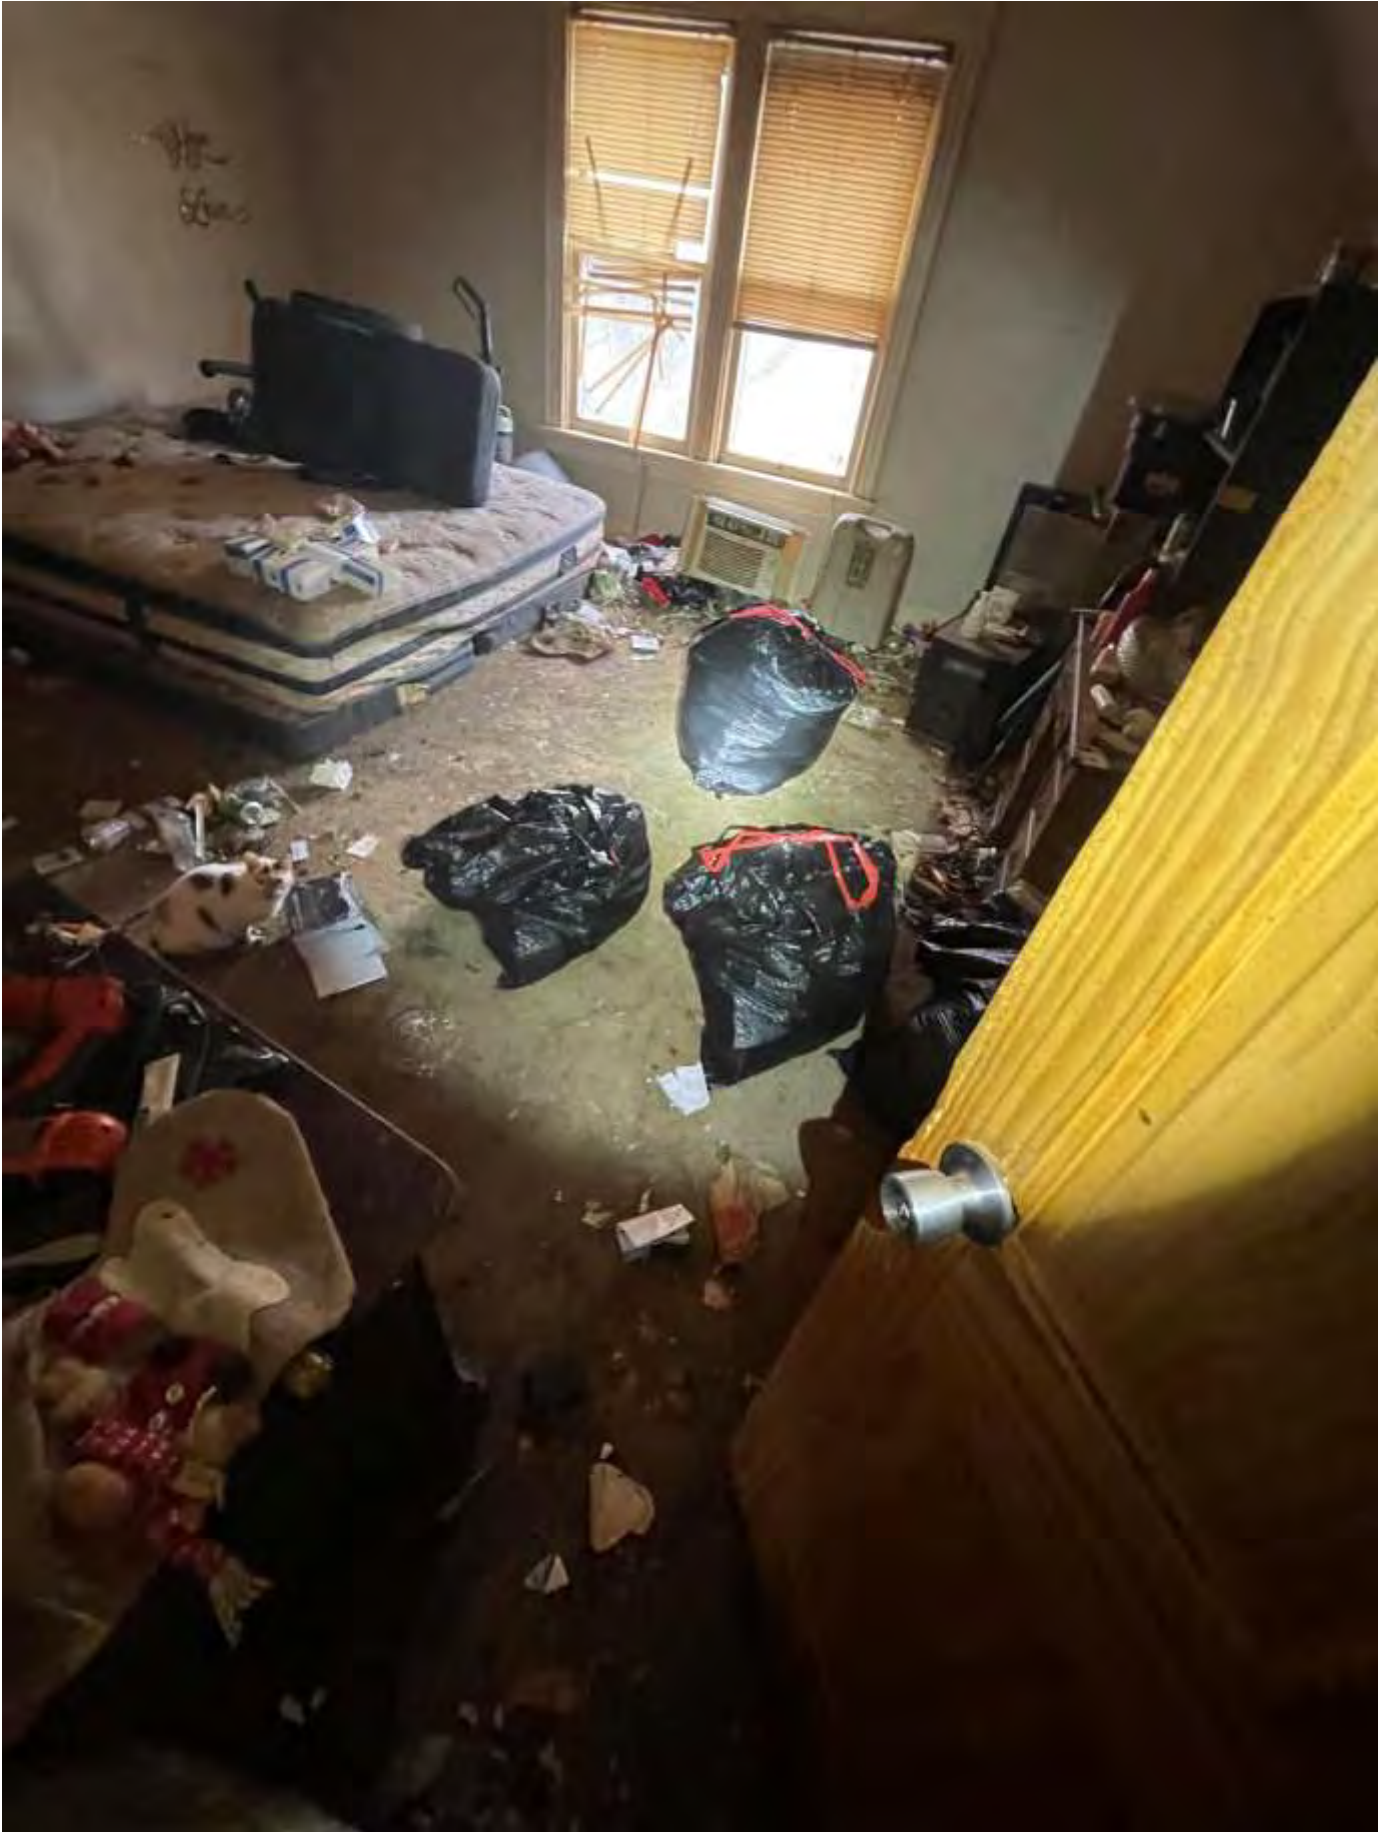

Date: February 02, 2024
File #: 22 - 034866
Folder Name: 264 LAFOND AVE
PIN: 362923120102