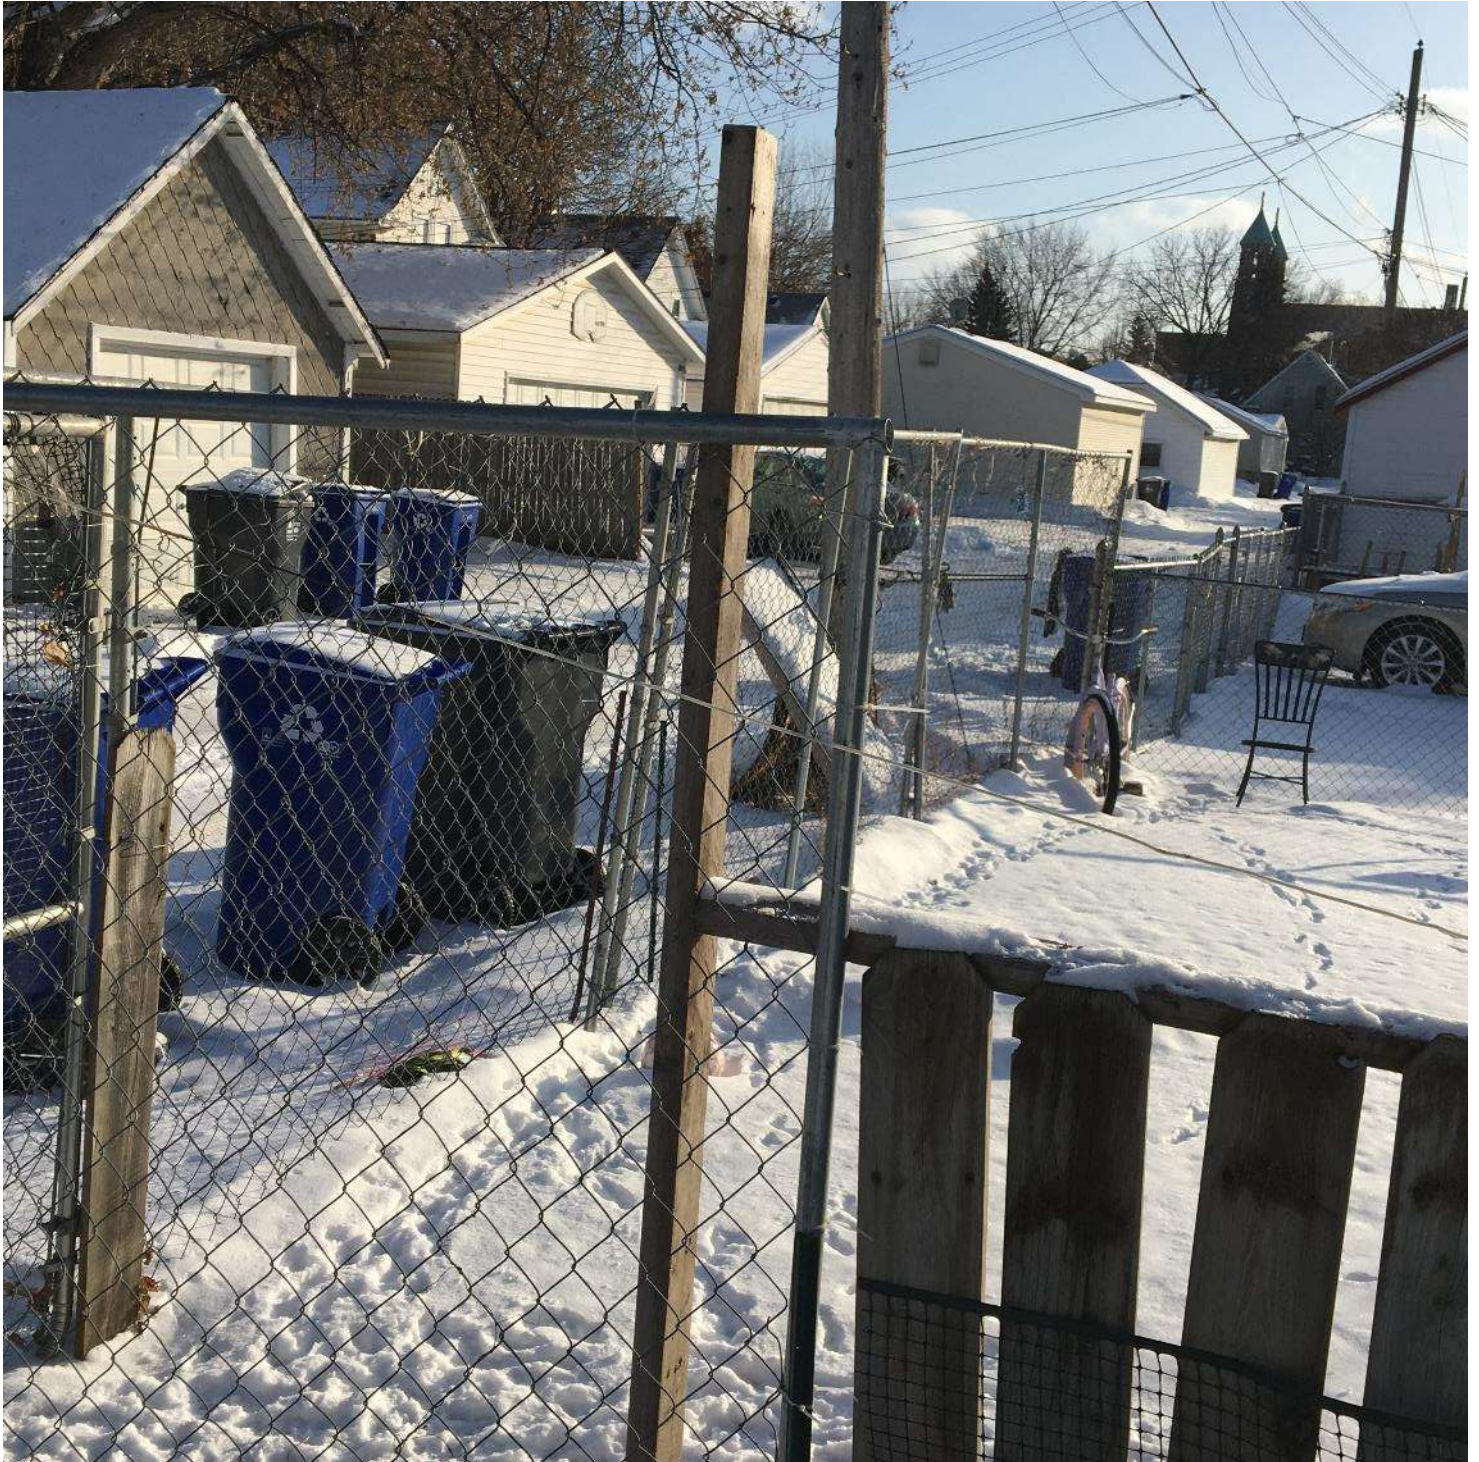

Date: December 10, 2019
File #: 17 - 031000
Folder Name: 1242 WOODBRIDGE ST
PIN: 242923440226