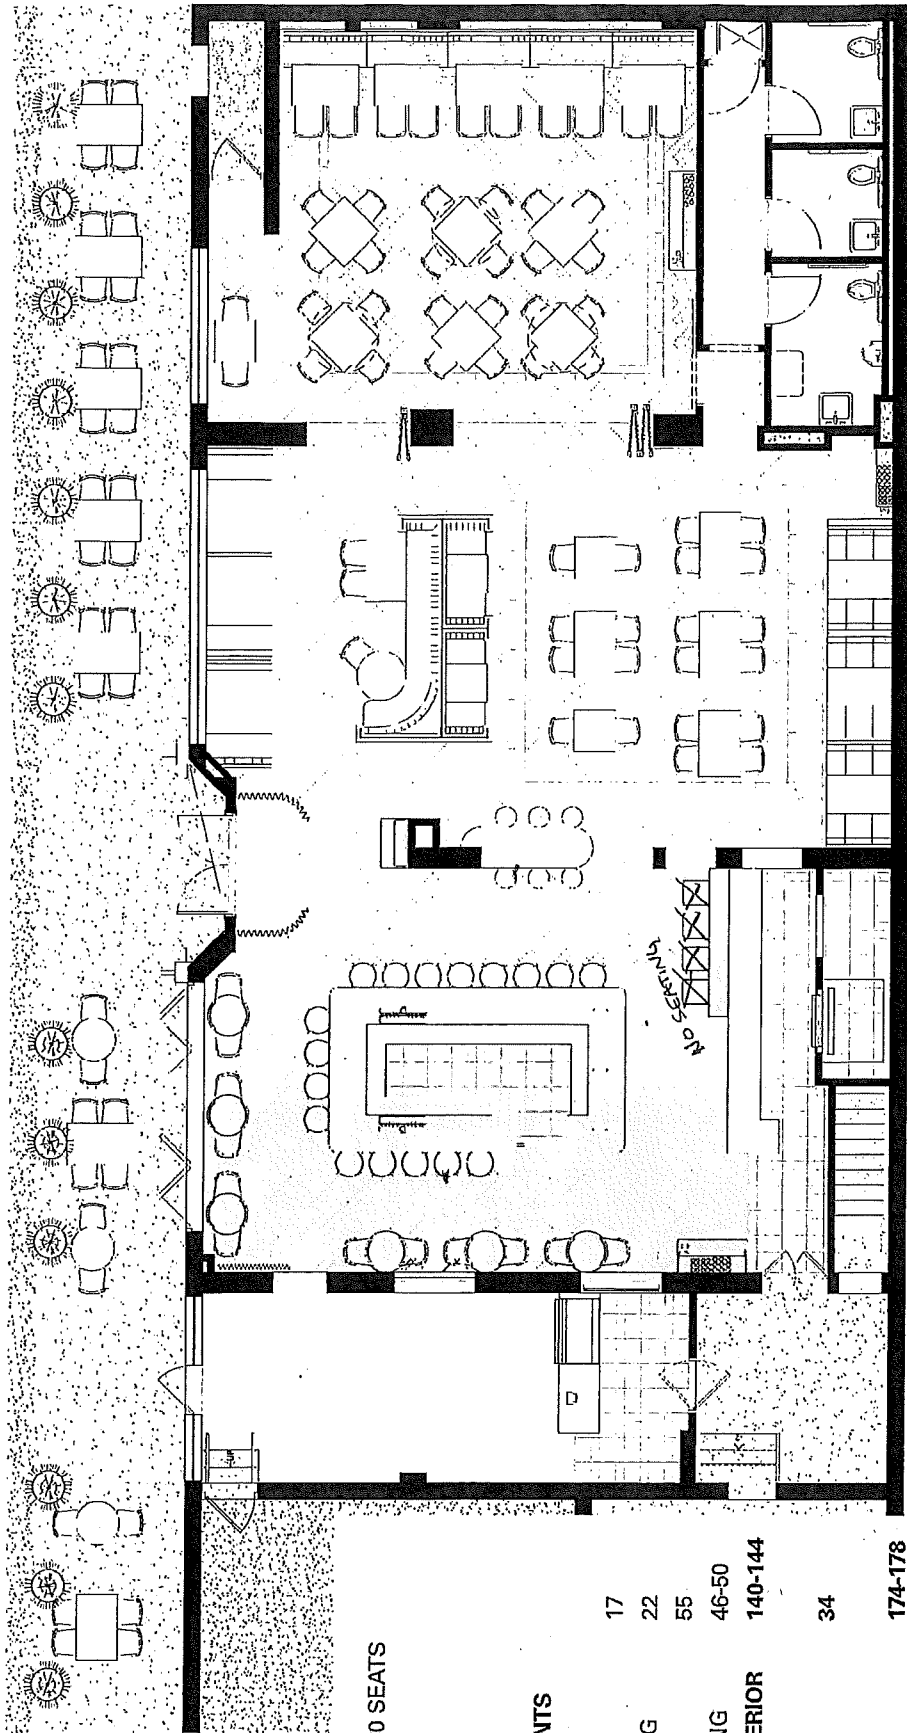

# Floor Plan

**EXISTING**  
Approx. 160 SEATS

**SEAT COUNTS**

BAR	17
BAR DINING	22
DINING	55
FLEX DINING	46-50
<b>TOTAL INTERIOR</b>	<b>140-144</b>
<b>PATIO</b>	<b>34</b>
<b>TOTAL</b>	<b>174-178</b>