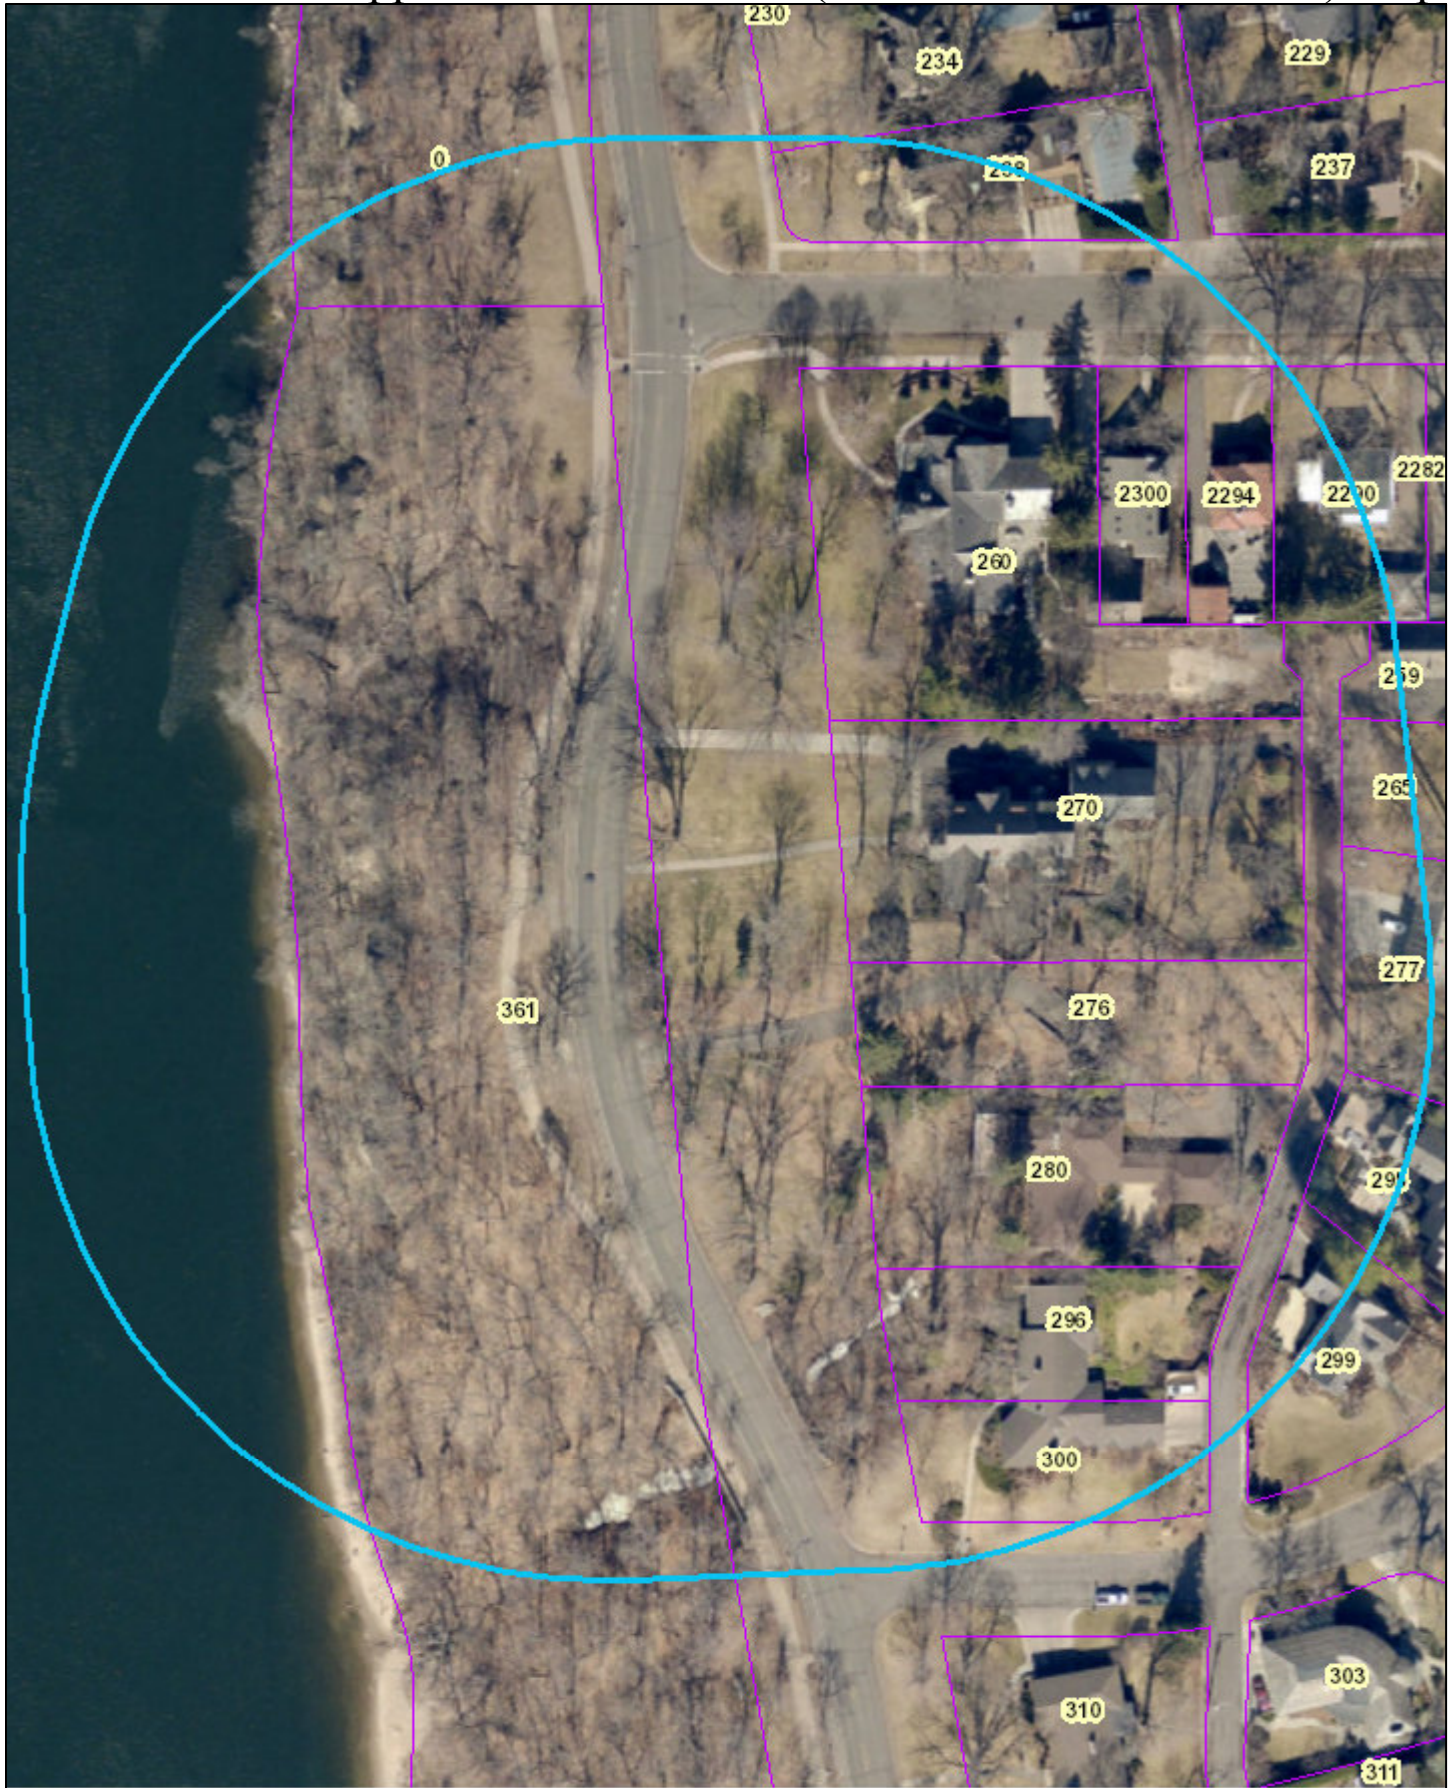

Site 3: 270 Mississippi River Boulevard S (Located on the Boulevard) Map

000250.01
Miles

Date: 8/8/2019 Time: 11:13:02 AM

Service Layer Credits: City of Saint Paul - Public Works

The City of Saint Paul Office of Technology cannot accept any responsibility for errors, omissions, or positional inaccuracy in this map.