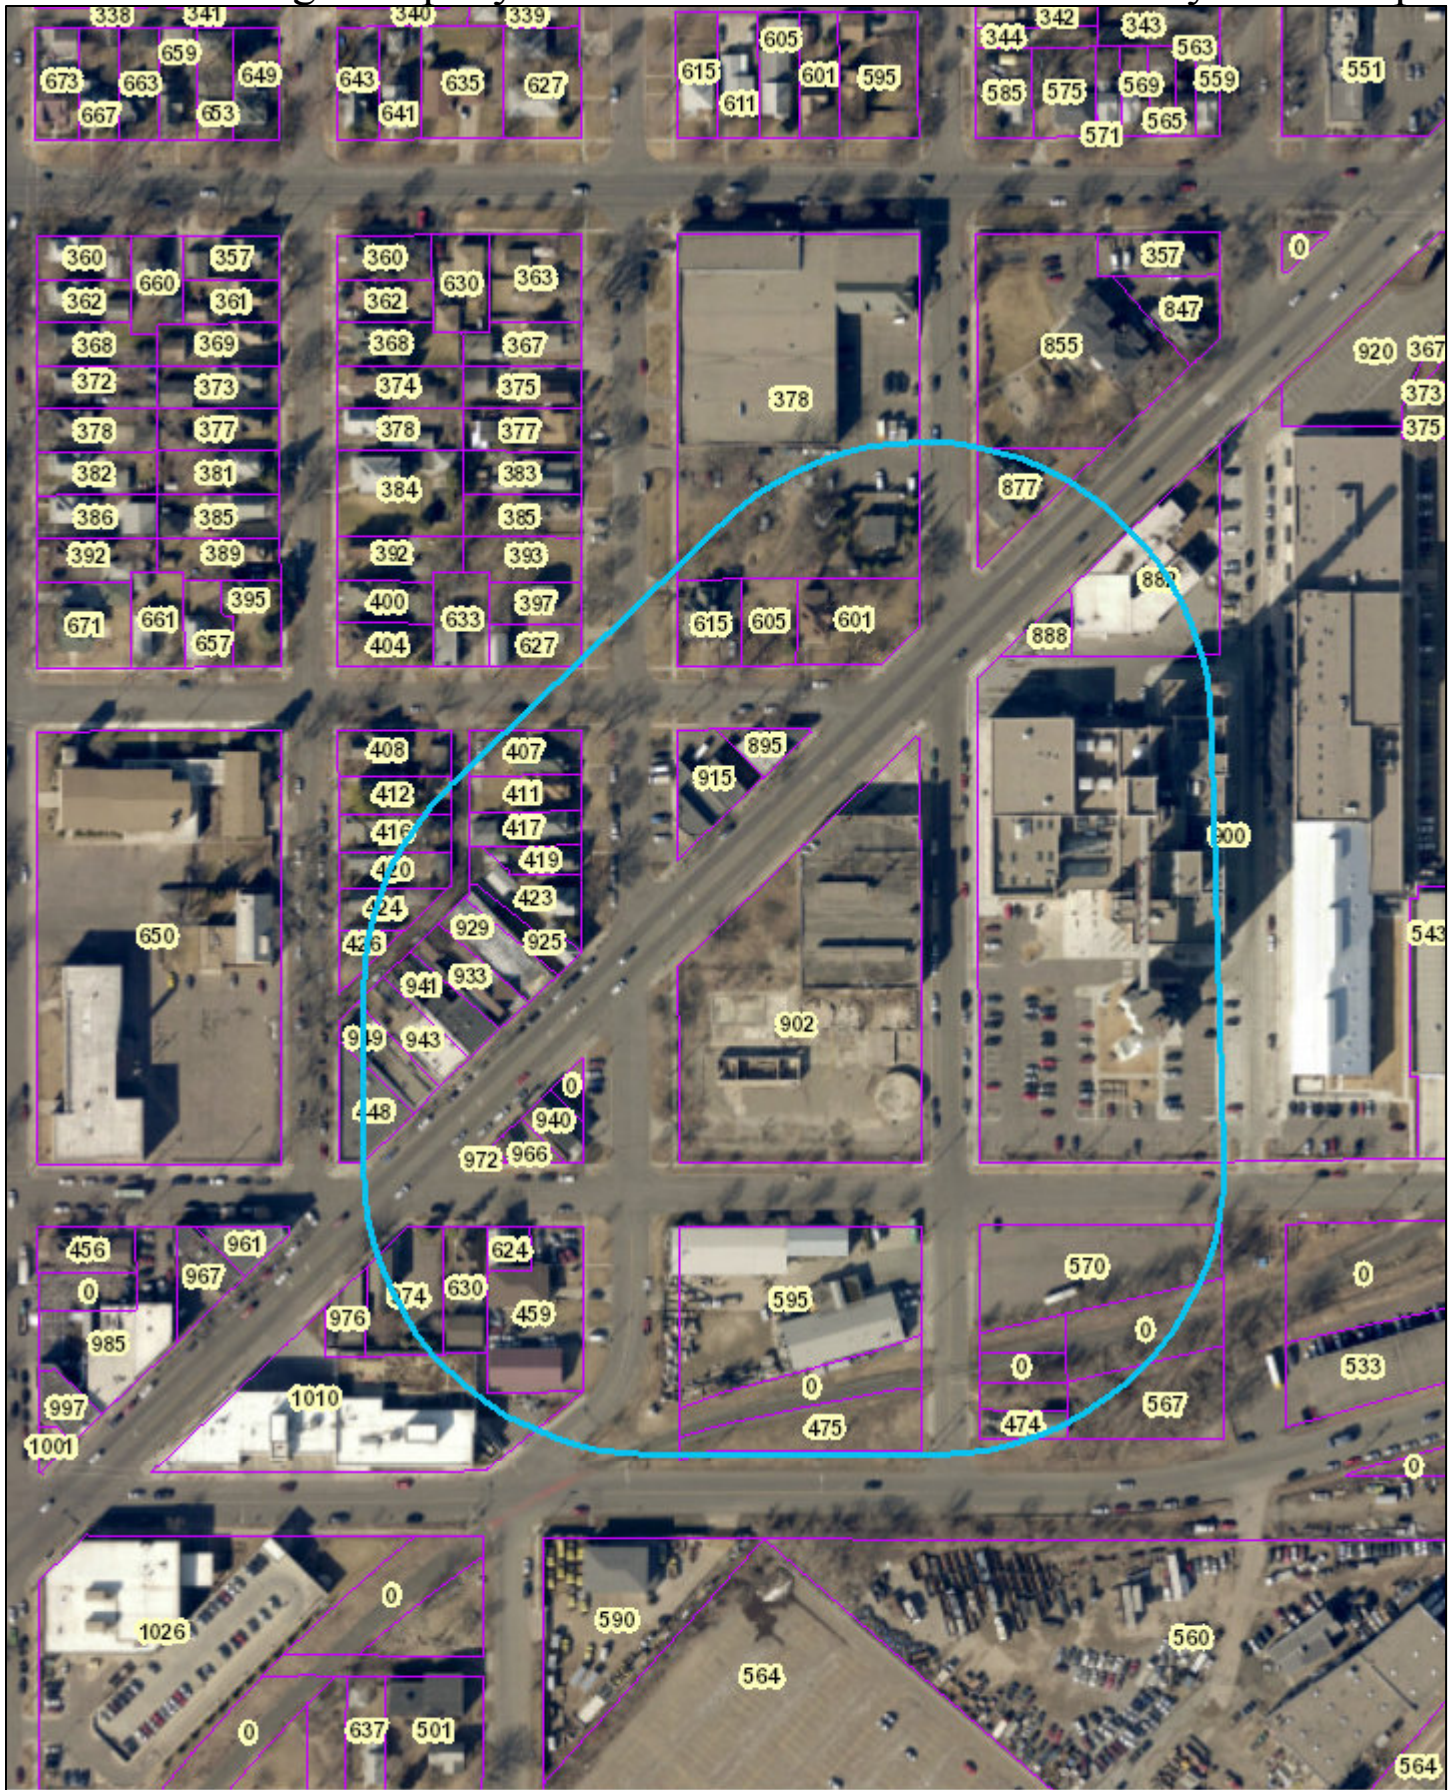

Clutch Brewing Company First Annual Halloween Anniversary Bash Map

0.00 0.02 Miles

Date: 8/15/2019 Time: 11:03:51 AM

Service Layer Credits: City of Saint Paul - Public Works

The City of Saint Paul Office of Technology cannot accept any responsibility for errors, omissions, or positional inaccuracy in this map.