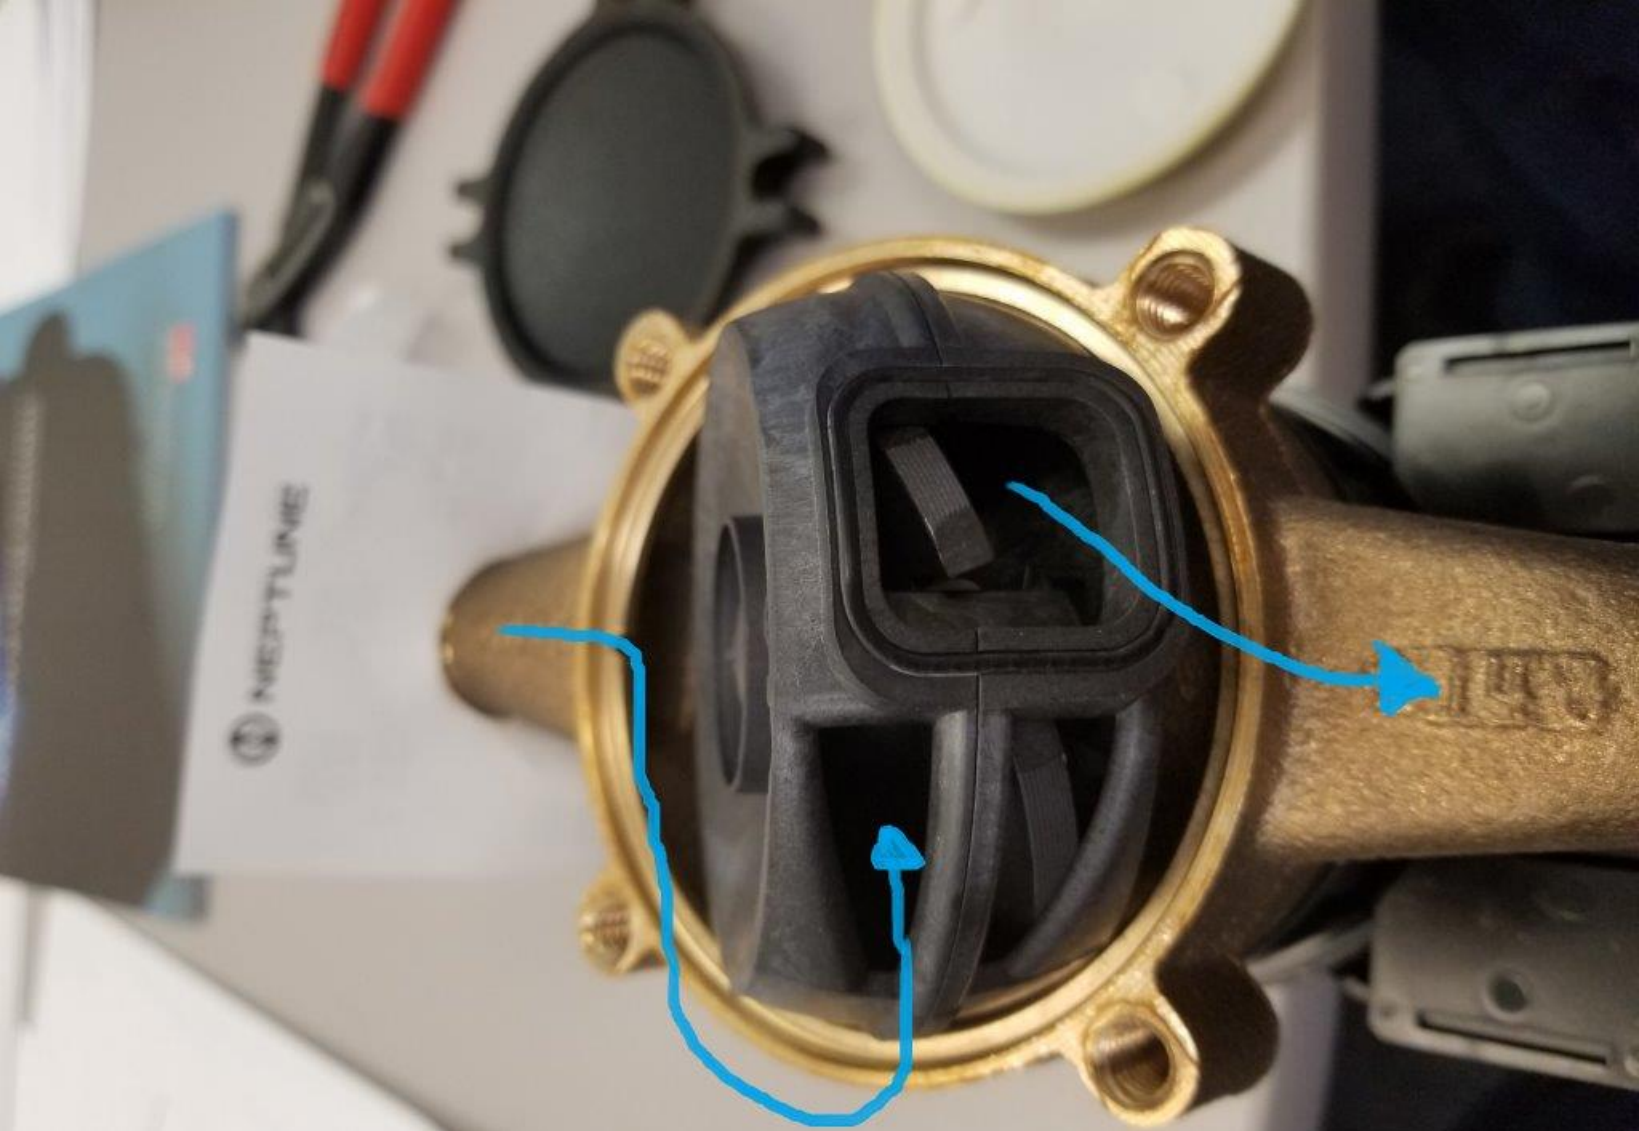

WATER FLOW THROUGH METER

NEPTUNE

WATER FLOW WITH CHAMBER OUT OF METER BODY

CLOSE UP OF INTERNAL WATER METER PARTS

**MAGNET WITH WATER FLOW &
SHOWING ROTATION OF MAGNET**

WATER METER INLET SCREEN

 NEPTUNE

WATER METER INTERNAL PHOTO

WATER METER PARTS LAID OUT