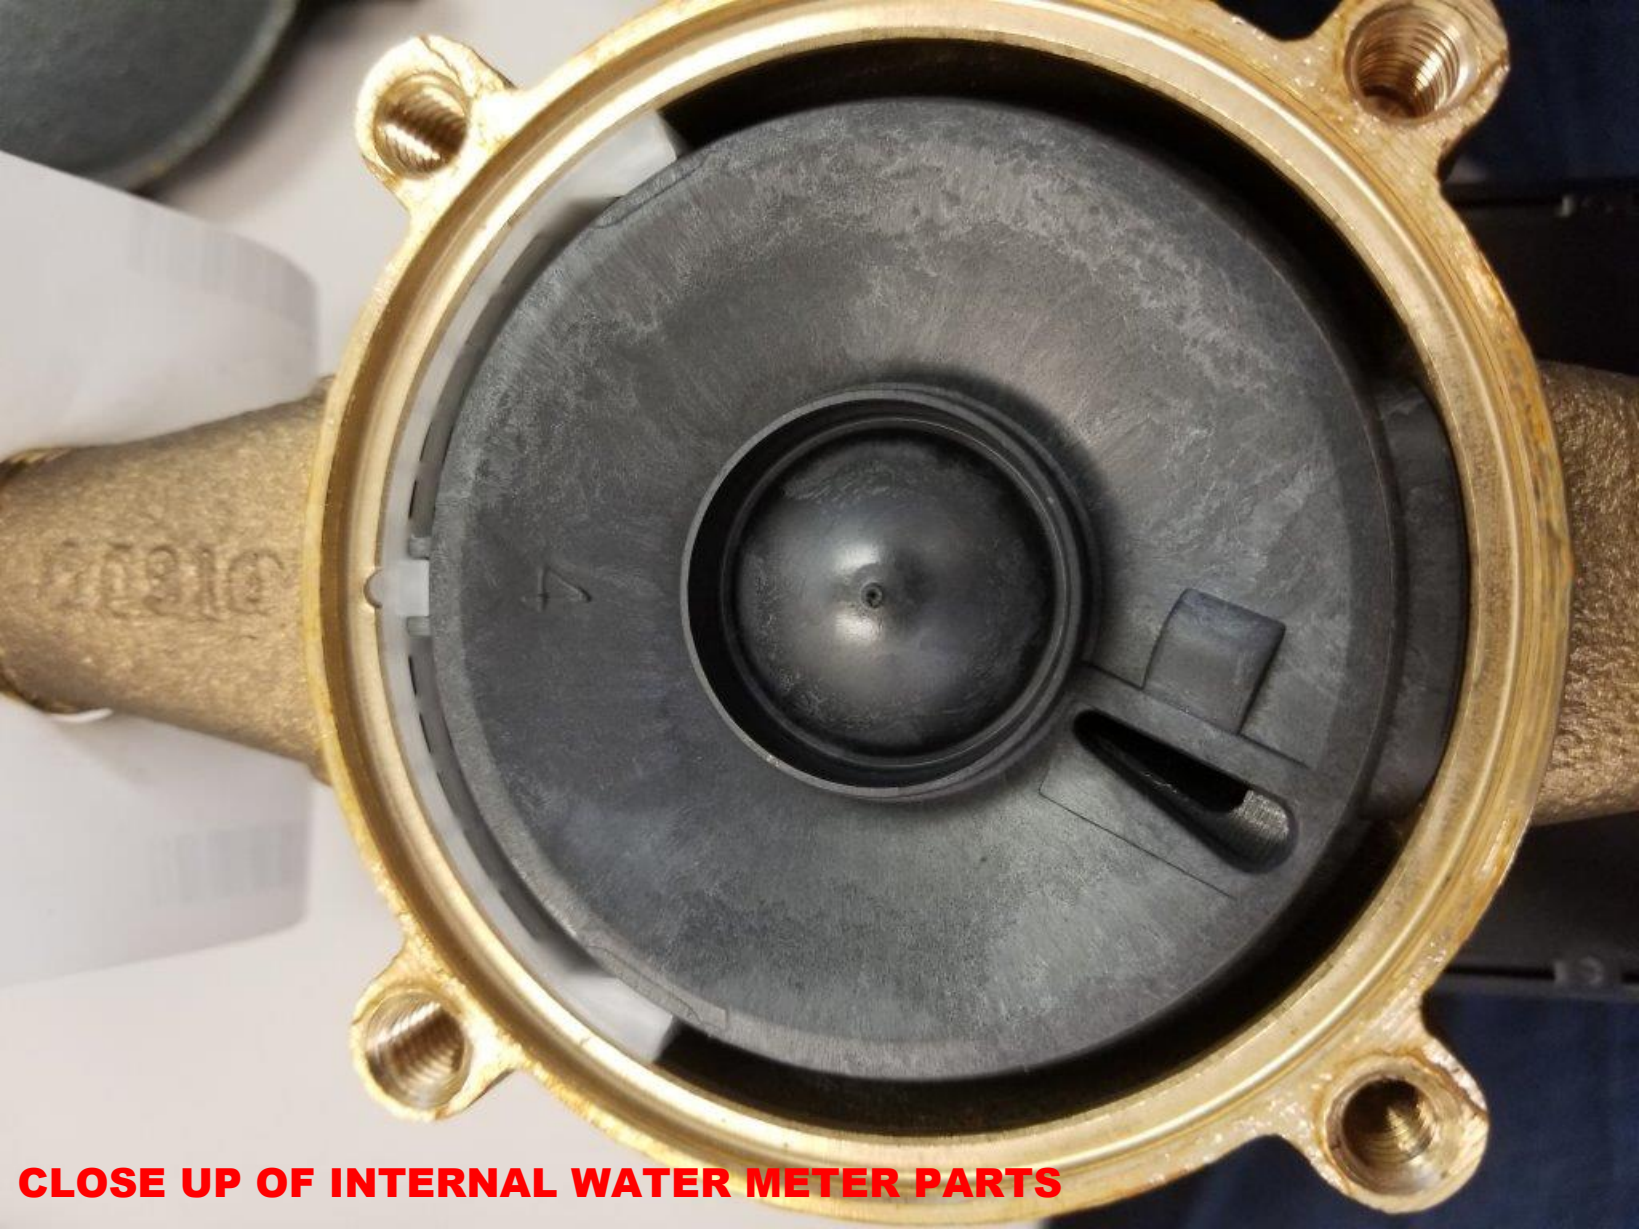

WATER FLOW THROUGH METER

NEPTUNE

WATER FLOW WITH CHAMBER OUT OF METER BODY

CLOSE UP OF INTERNAL WATER METER PARTS

**MAGNET WITH WATER FLOW &
SHOWING ROTATION OF MAGNET**

WATER METER INLET SCREEN

 NEPTUNE

WATER METER INTERNAL PHOTO

WATER METER PARTS LAID OUT