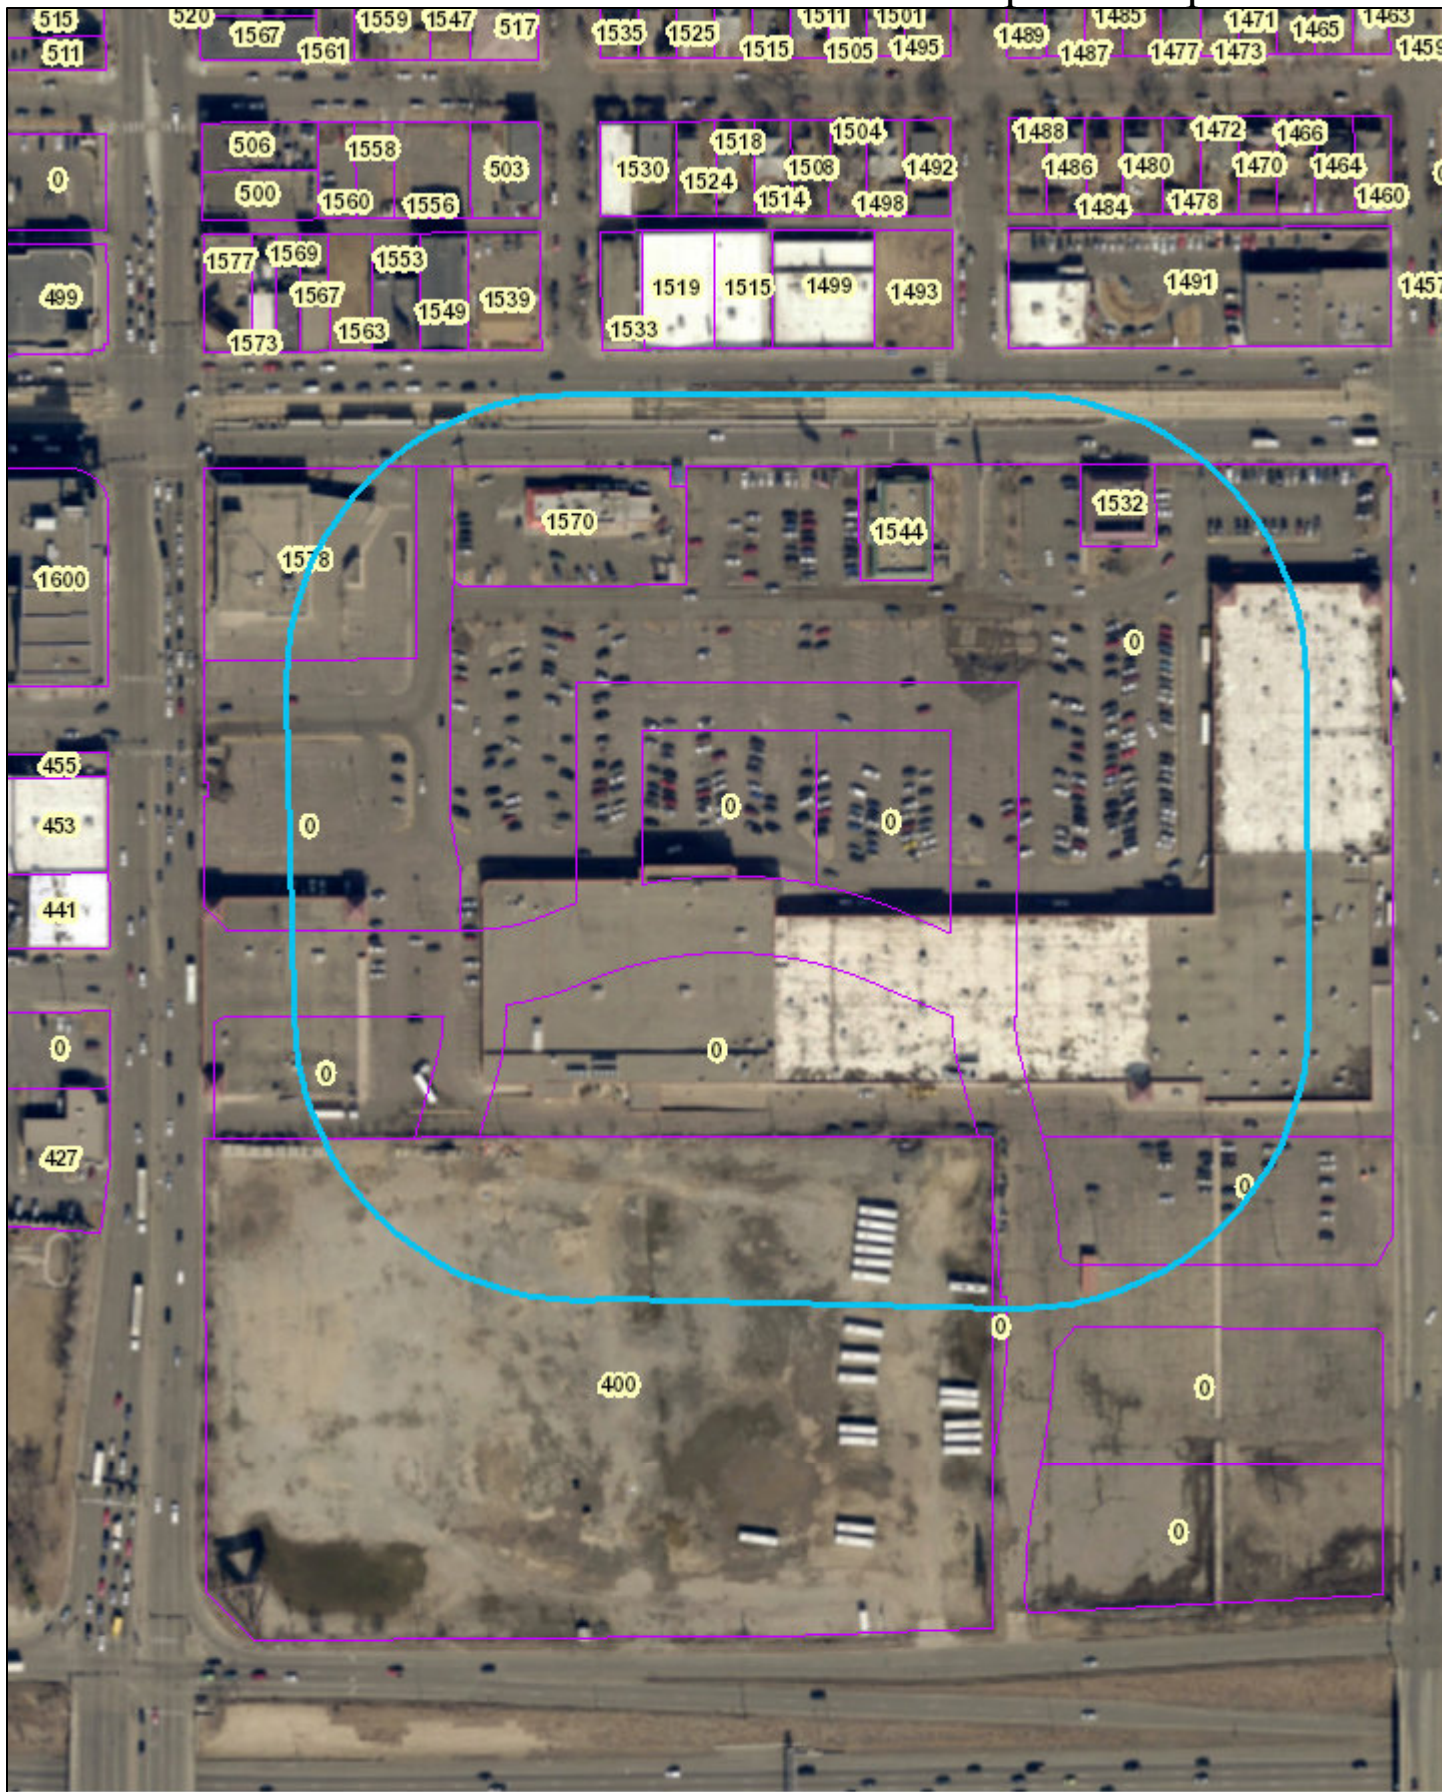

# MN United FC & Allianz Field-Home Opener Map

0.00 0.02 Miles

Date: 3/21/2019 Time: 11:42:12 AM

Service Layer Credits: City of Saint Paul - Public Works

The City of Saint Paul Office of Technology cannot accept any responsibility for errors, omissions, or positional inaccuracy in this map.