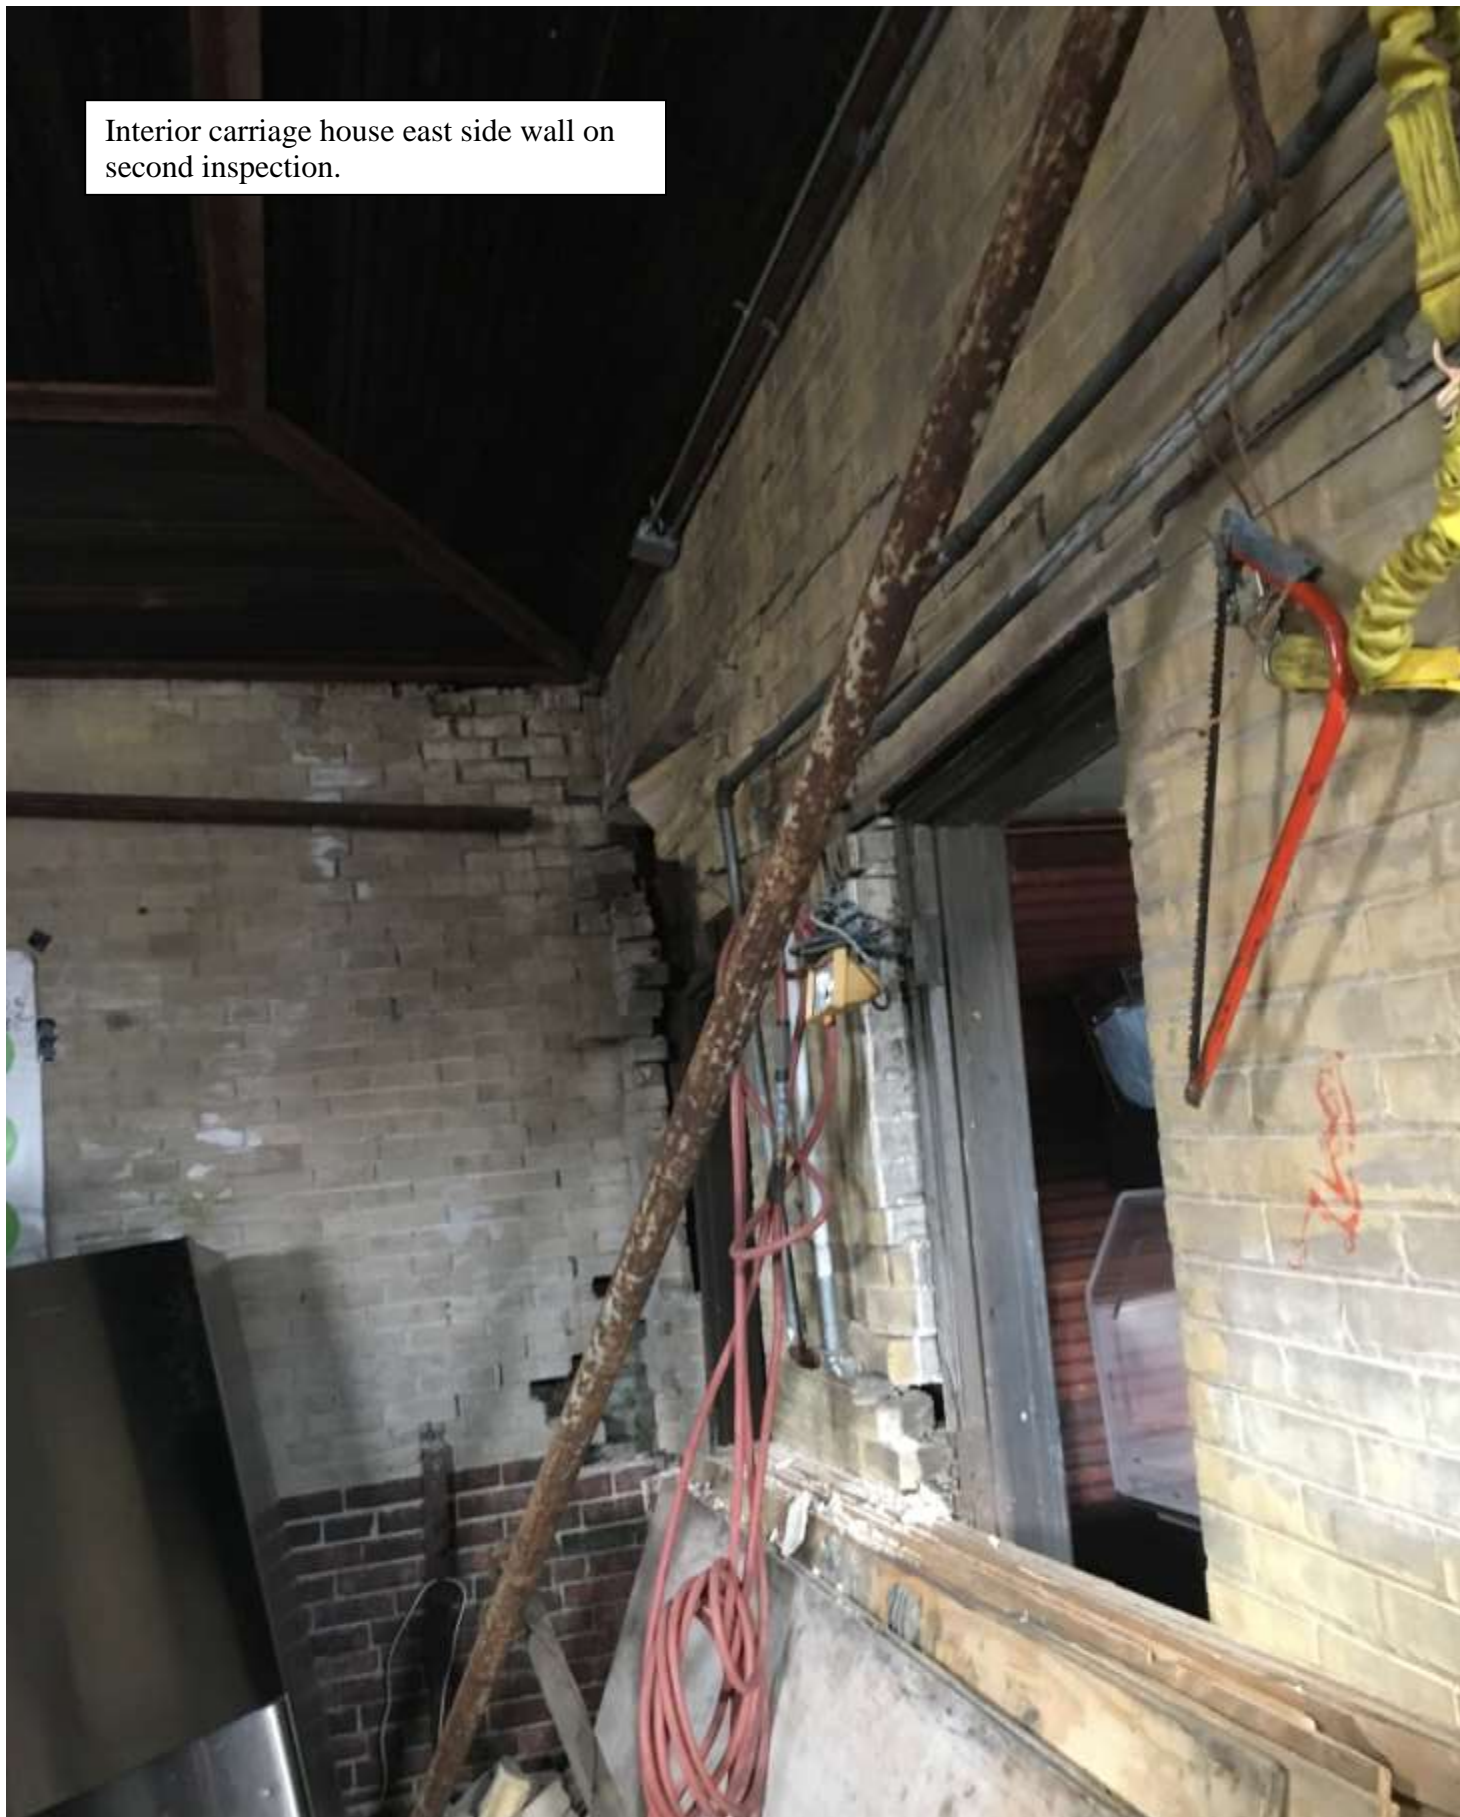

Date: January 17, 2019
File #: 16 - 032685
Folder Name: 455 GRAND AVE
PIN: 012823310114

Interior carriage house east side wall on second inspection.