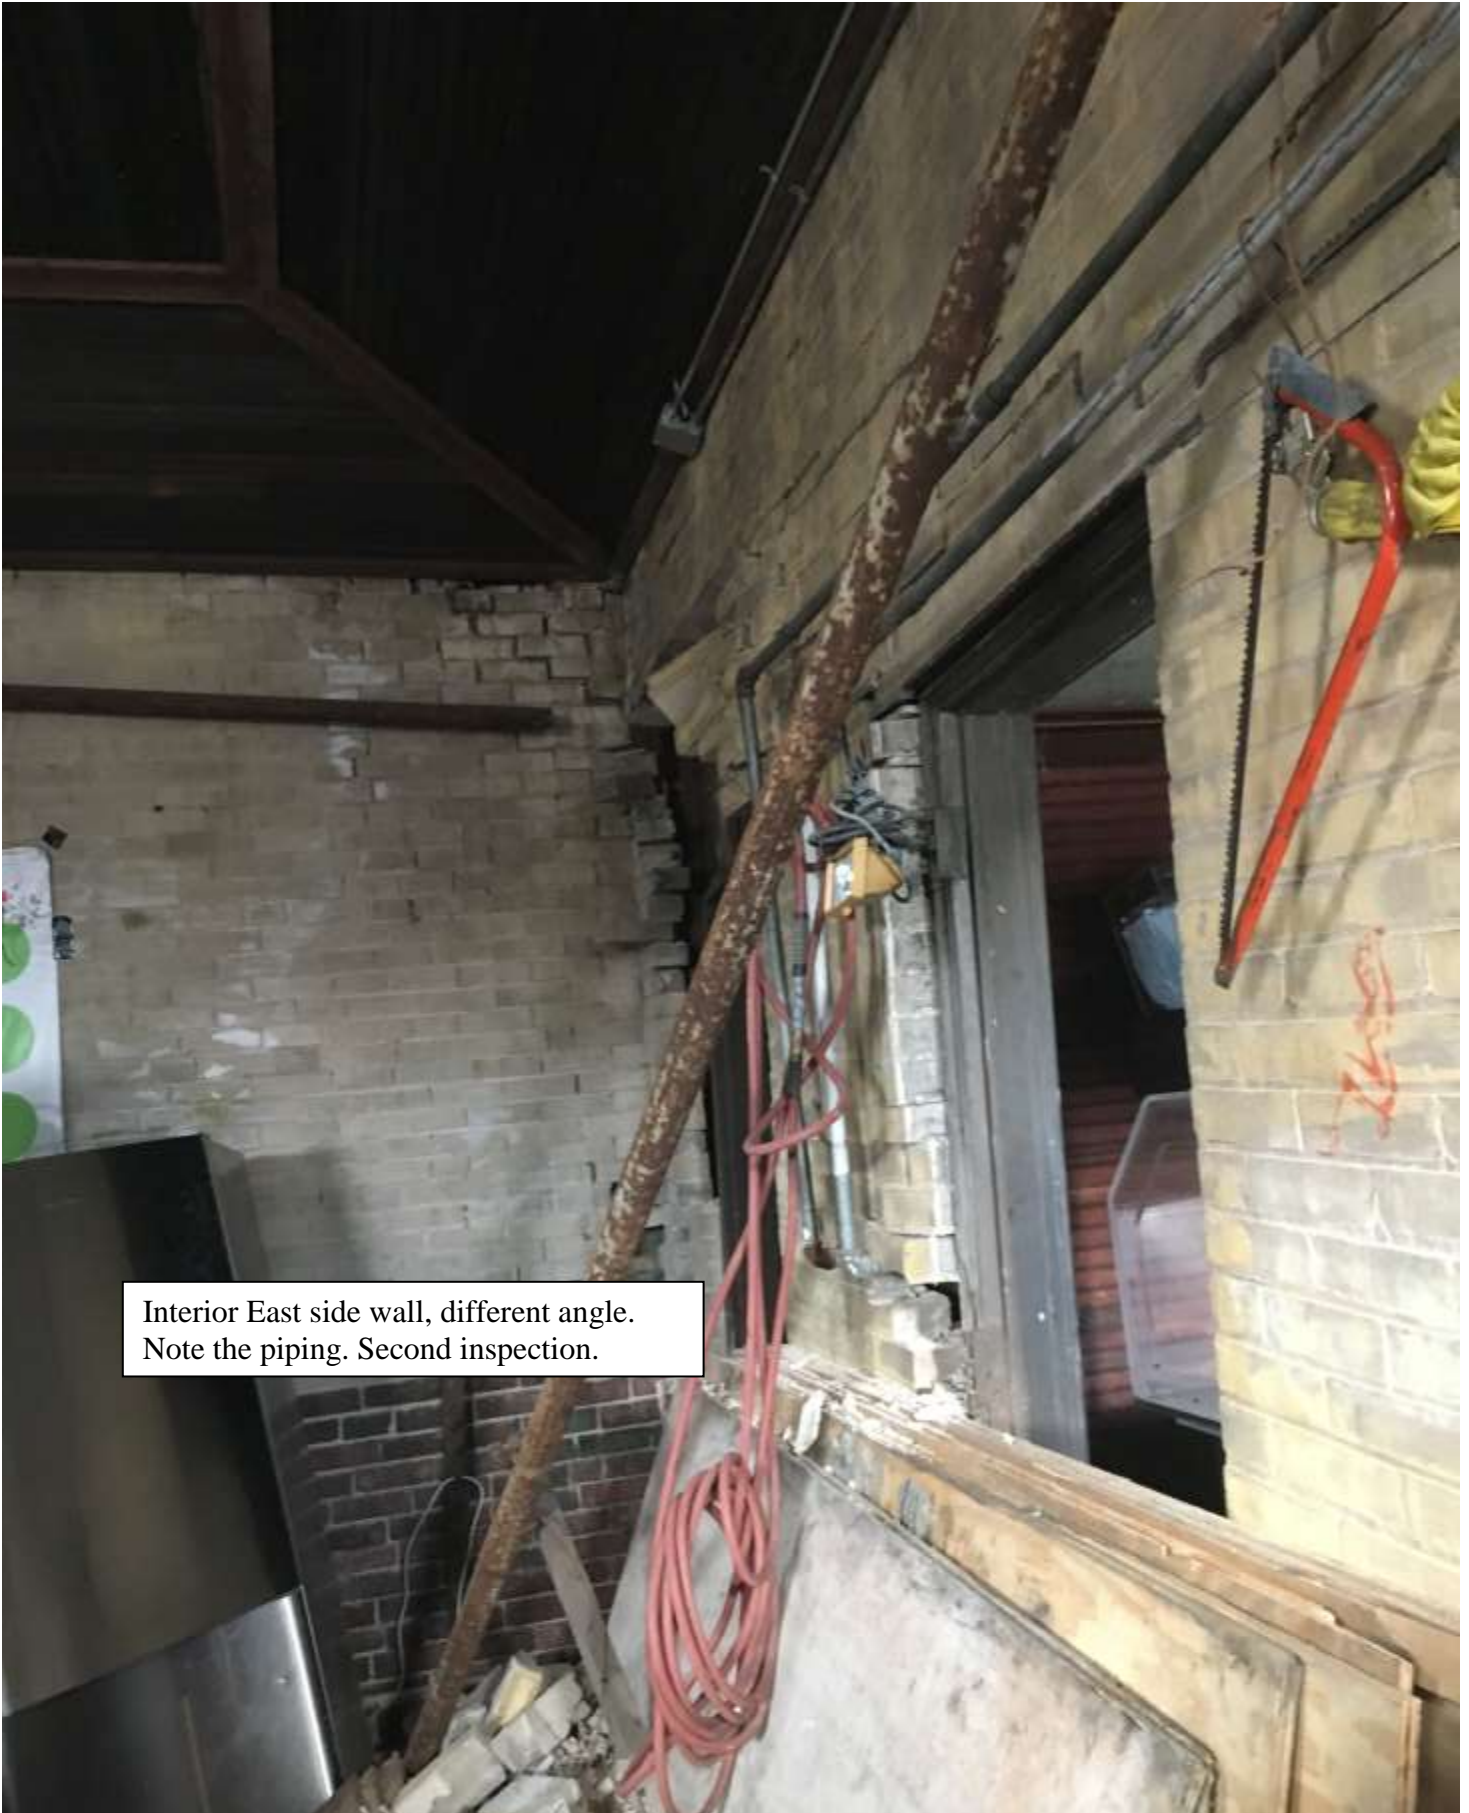

**Date:** January 17, 2019  
**File #:** 16 - 032685  
**Folder Name:** 455 GRAND AVE  
**PIN:** 012823310114

This is the interior, east side wall during the second visit.

Date: January 17, 2019  
File #: 16 - 032685  
Folder Name: 455 GRAND AVE  
PIN: 012823310114

Interior East side wall, different angle.  
Note the piping. Second inspection.

**Date:** January 17, 2019  
**File #:** 16 - 032685  
**Folder Name:** 455 GRAND AVE  
**PIN:** 012823310114

Interior carriage house east side wall on second inspection.