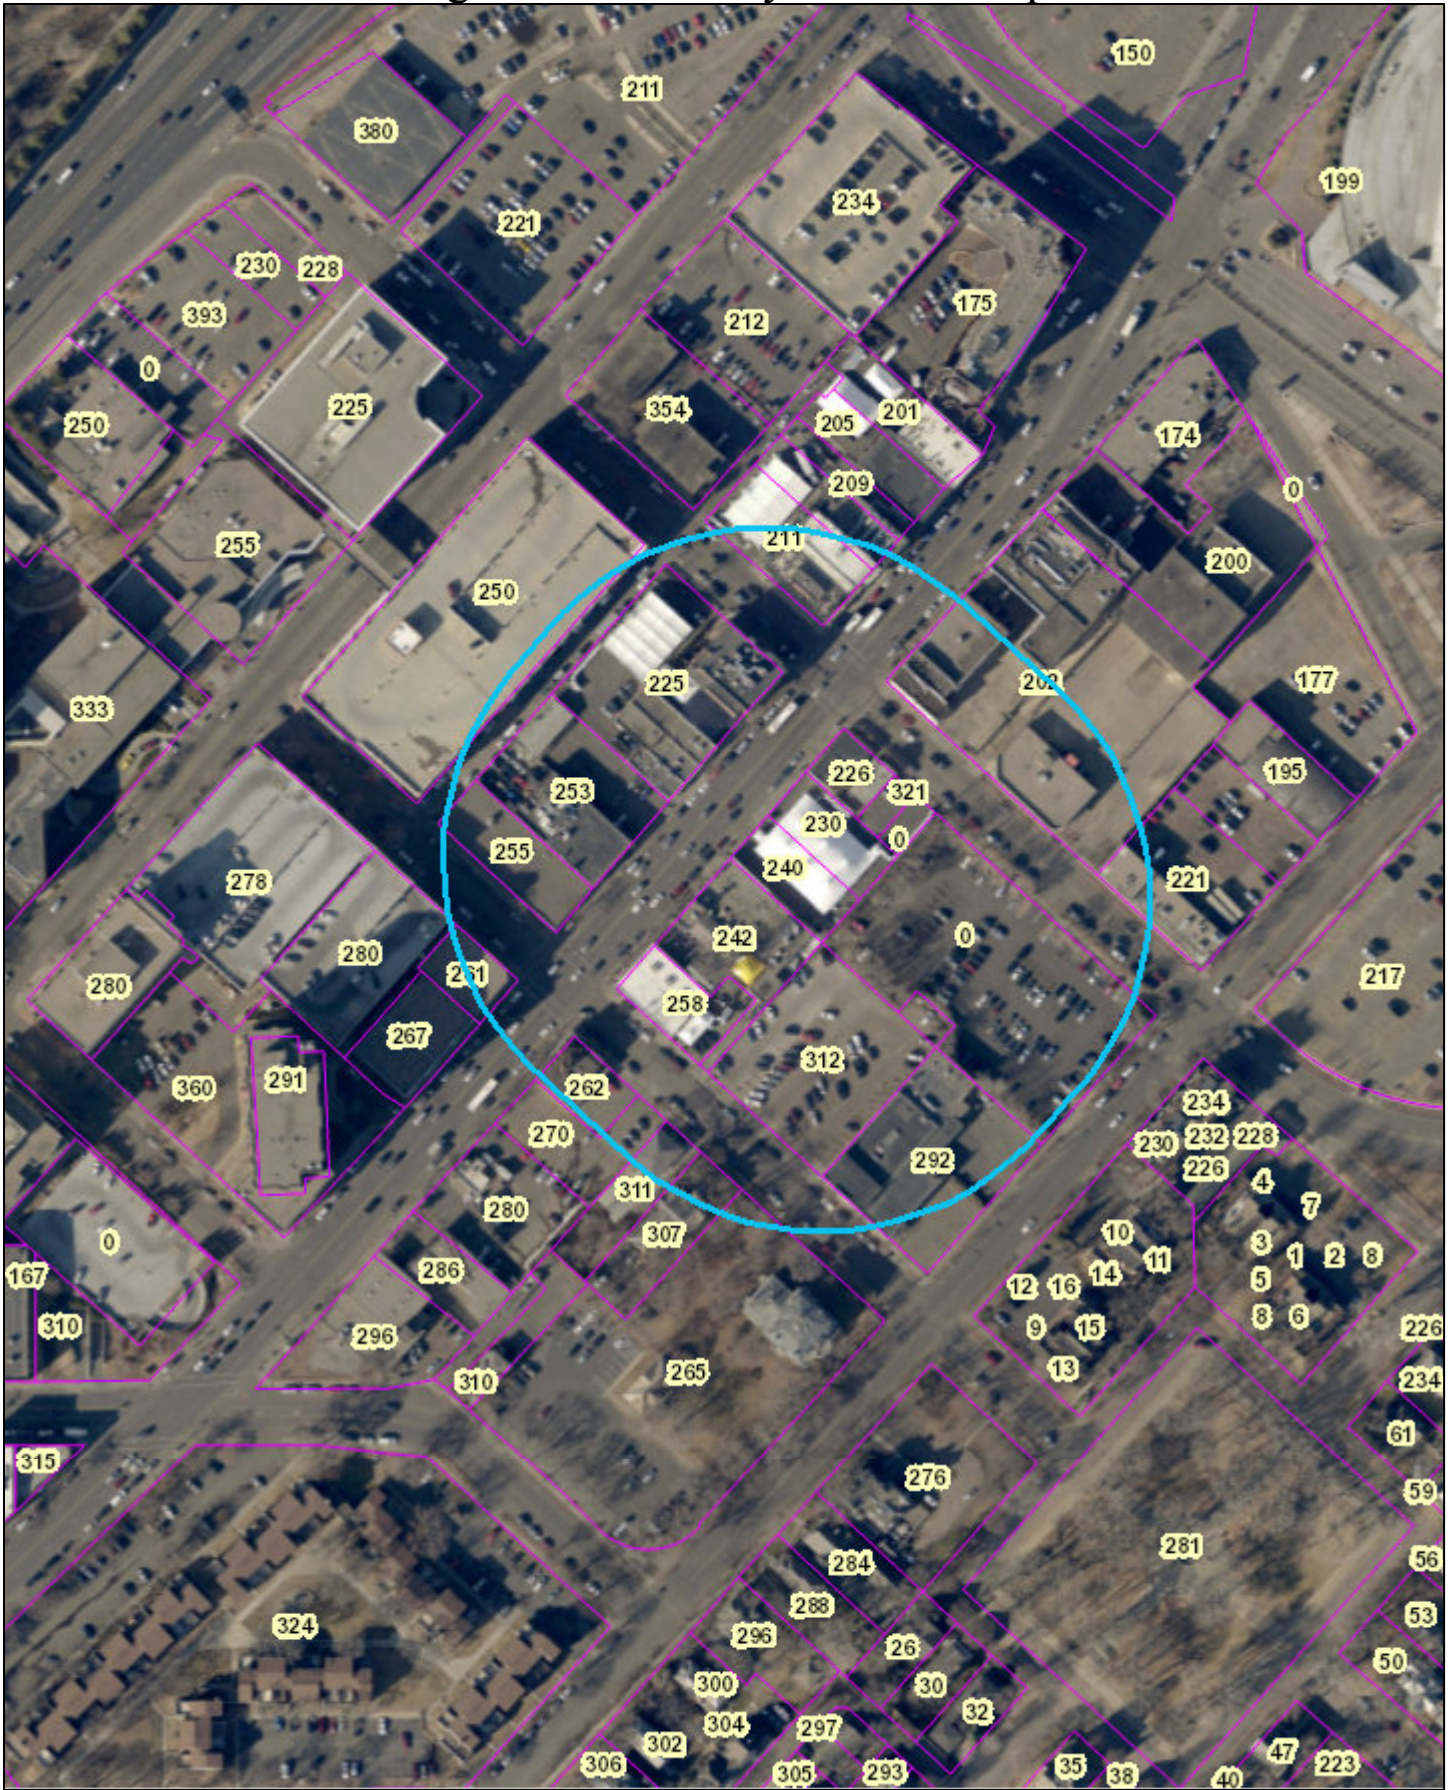

# Burger Moe's- Lucky Palooza Map

0.00 0.02 Miles

Date: 1/14/2019 Time: 1:33:29 PM

Service Layer Credits: OTC GIS  
City of Saint Paul - Public Works

The City of Saint Paul Office of Technology cannot accept any responsibility for errors, omissions, or positional inaccuracy in this map.