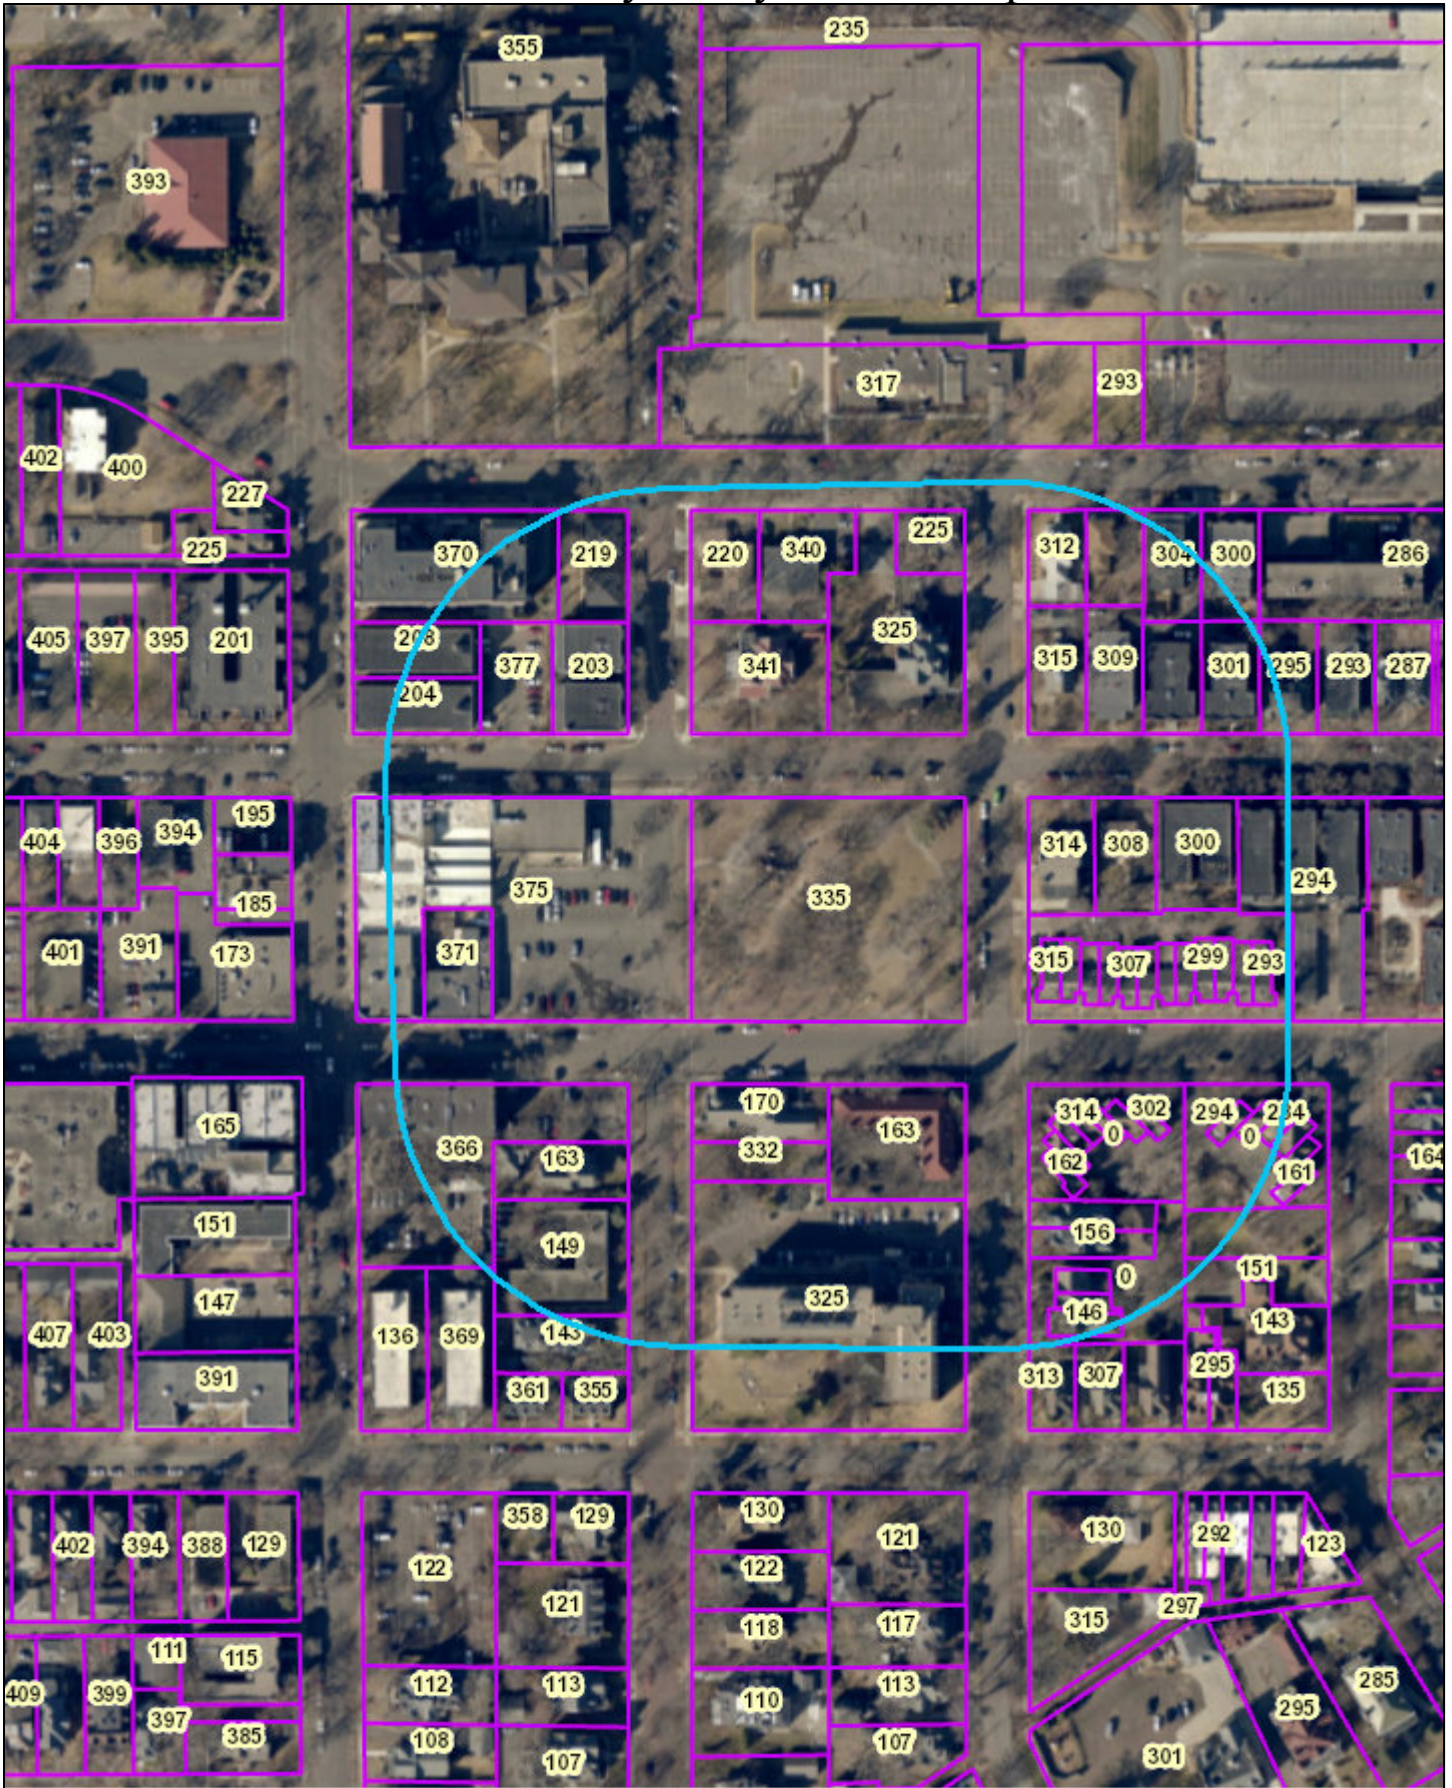

Beats in Boyd- Boyd's Park Map

0.005 1 0.02
Miles

Date: 7/20/2018 Time: 11:07:09 AM

Service Layer Credits: OTC GIS

The City of Saint Paul Office of Technology cannot accept any responsibility for errors, omissions, or positional inaccuracy in this map.