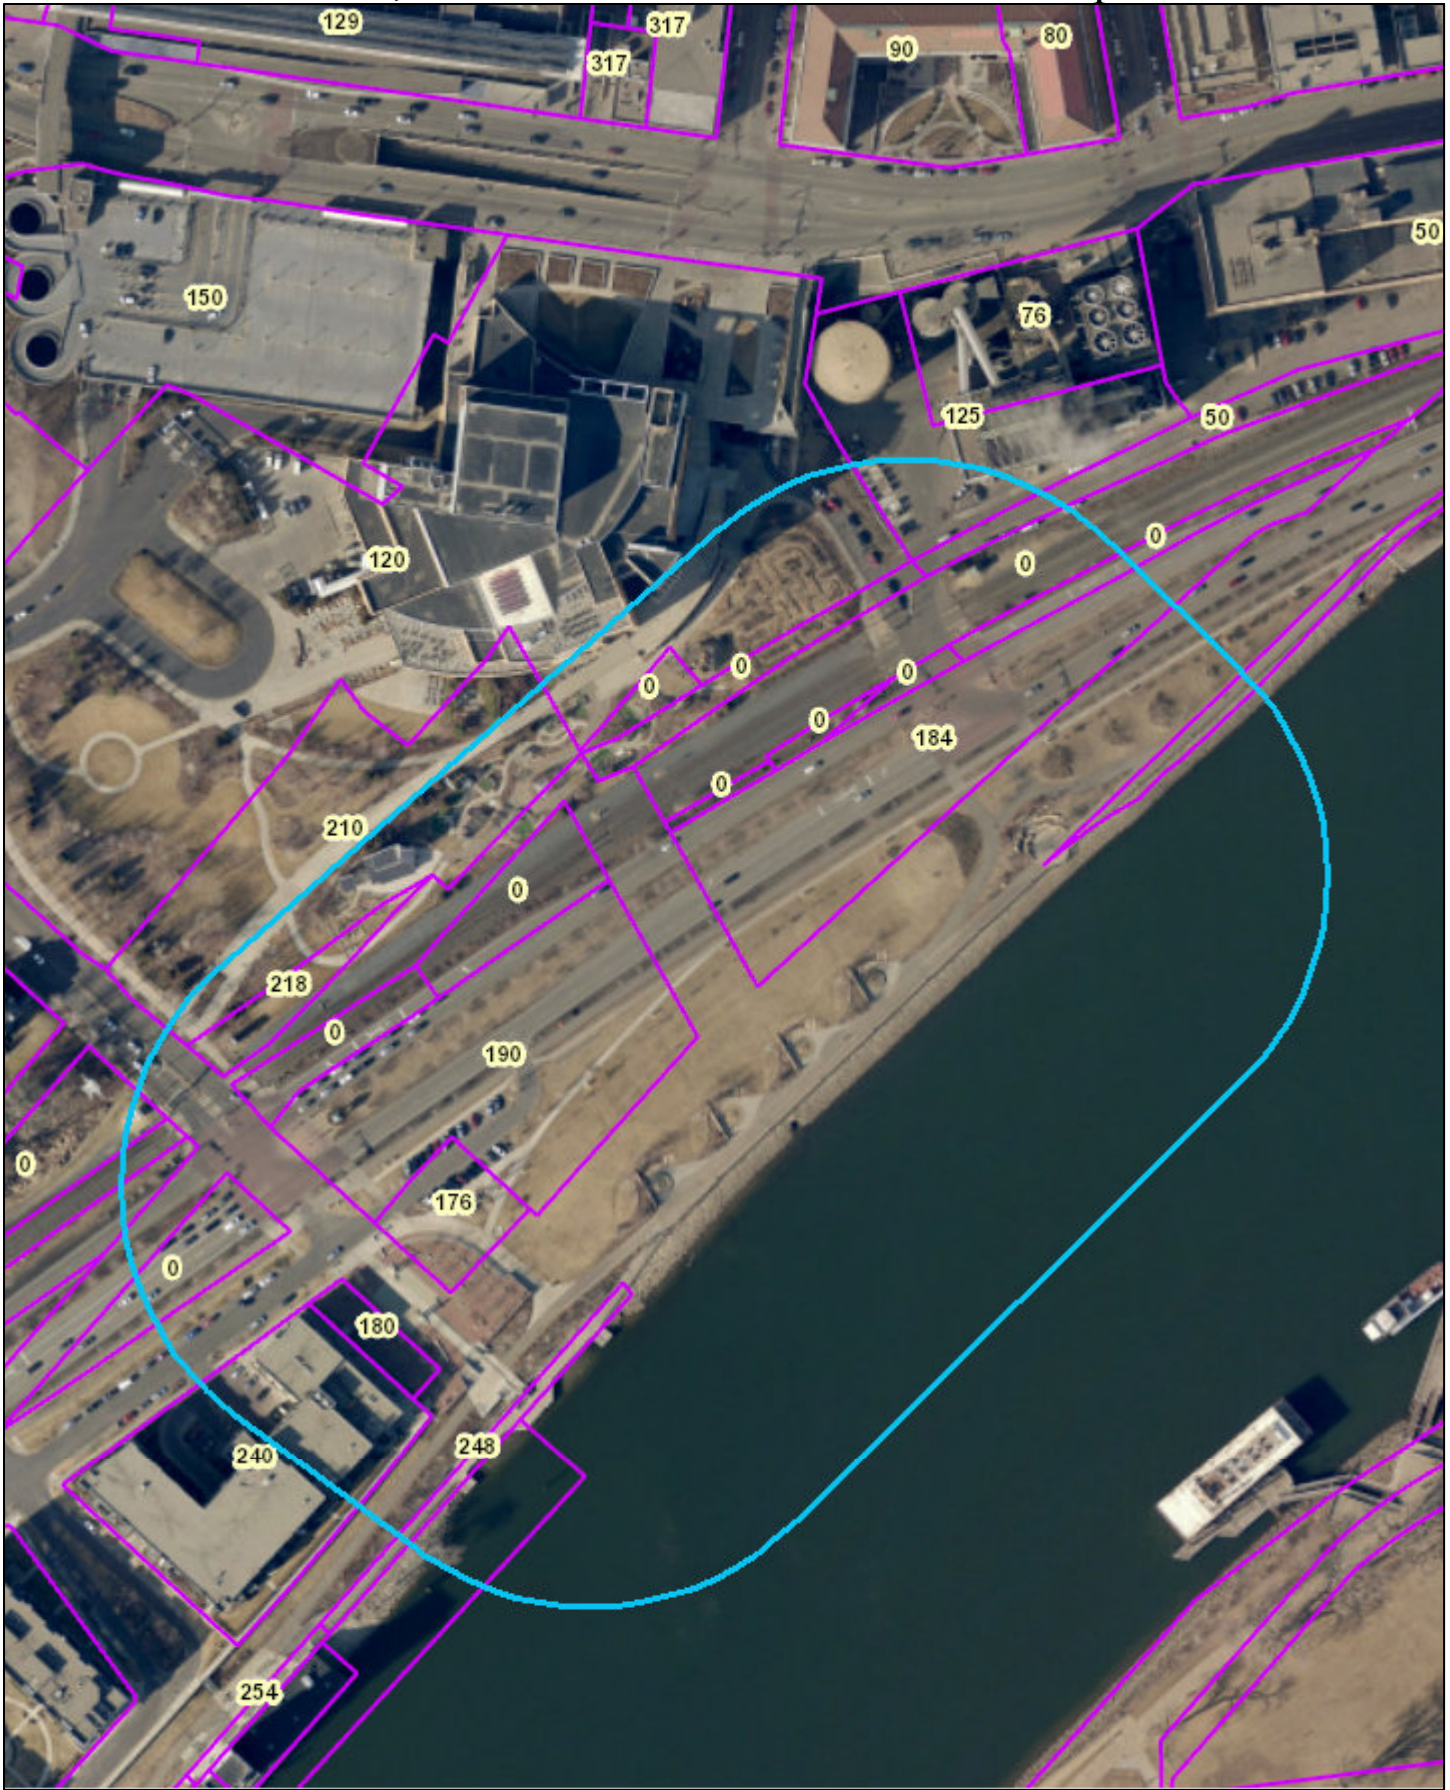

Post; Team Ortho Fon. Women Rock Map

0.00 0.02 Miles

Date: 7/11/2018 Time: 7:52:42 AM

Service Layer Credits: OTC GIS

The City of Saint Paul Office of Technology cannot accept any responsibility for errors, omissions, or positional inaccuracy in this map.