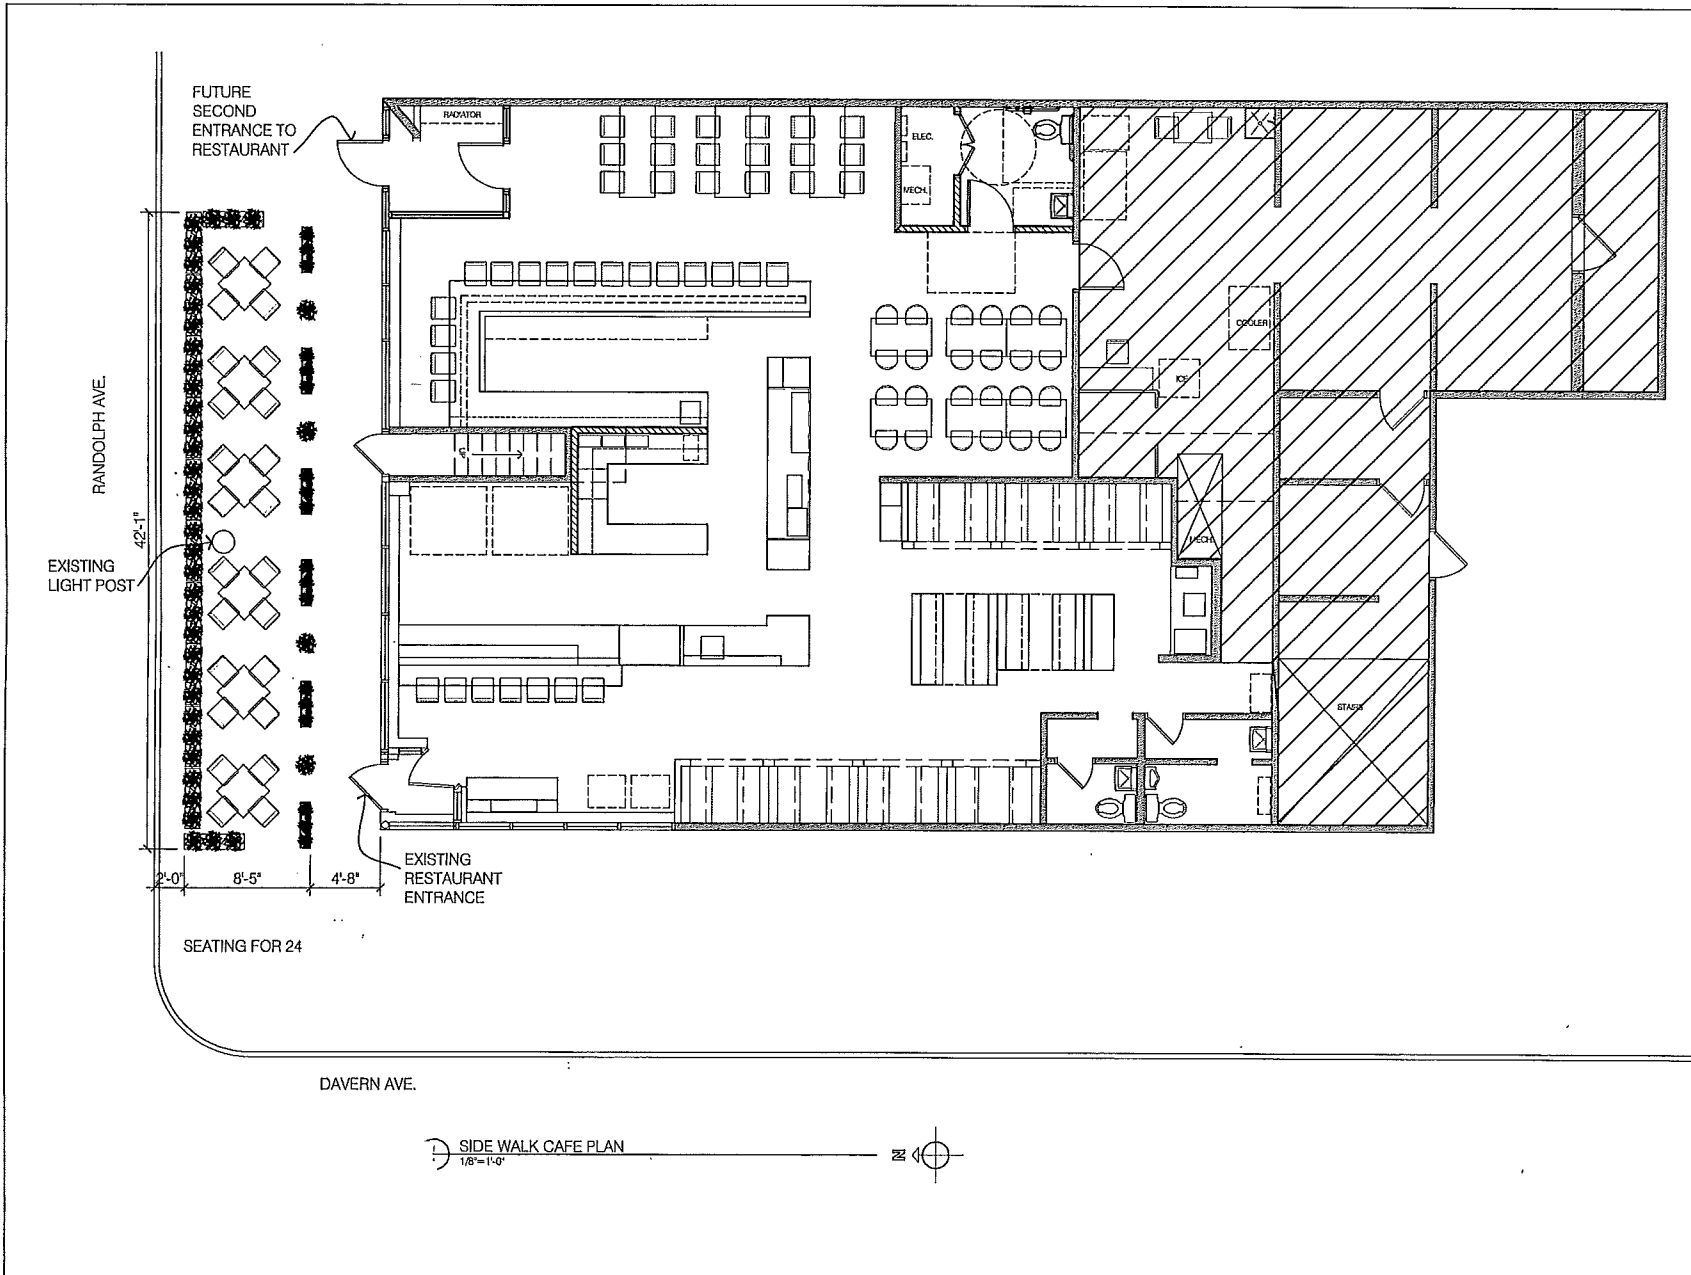

STUDIO GREY

1618 CENTRAL AVE NE, STE. 145
MINNEAPOLIS, MN 55413
WWW.STUDIOGREYDESIGN.COM

CLIENT: CARBONE'S PIZZA

PROJECT: RESTAURANT
EXPANSION

LOCATION:
1698 RANDOLPH AVE. S
SAINT PAUL, MN 55105

DATE: 5.31.17

PROJECT NO: 222.00

Rev'd
4/25/18

SIDE WALK CAFE PLAN
1/8"=1'-0"