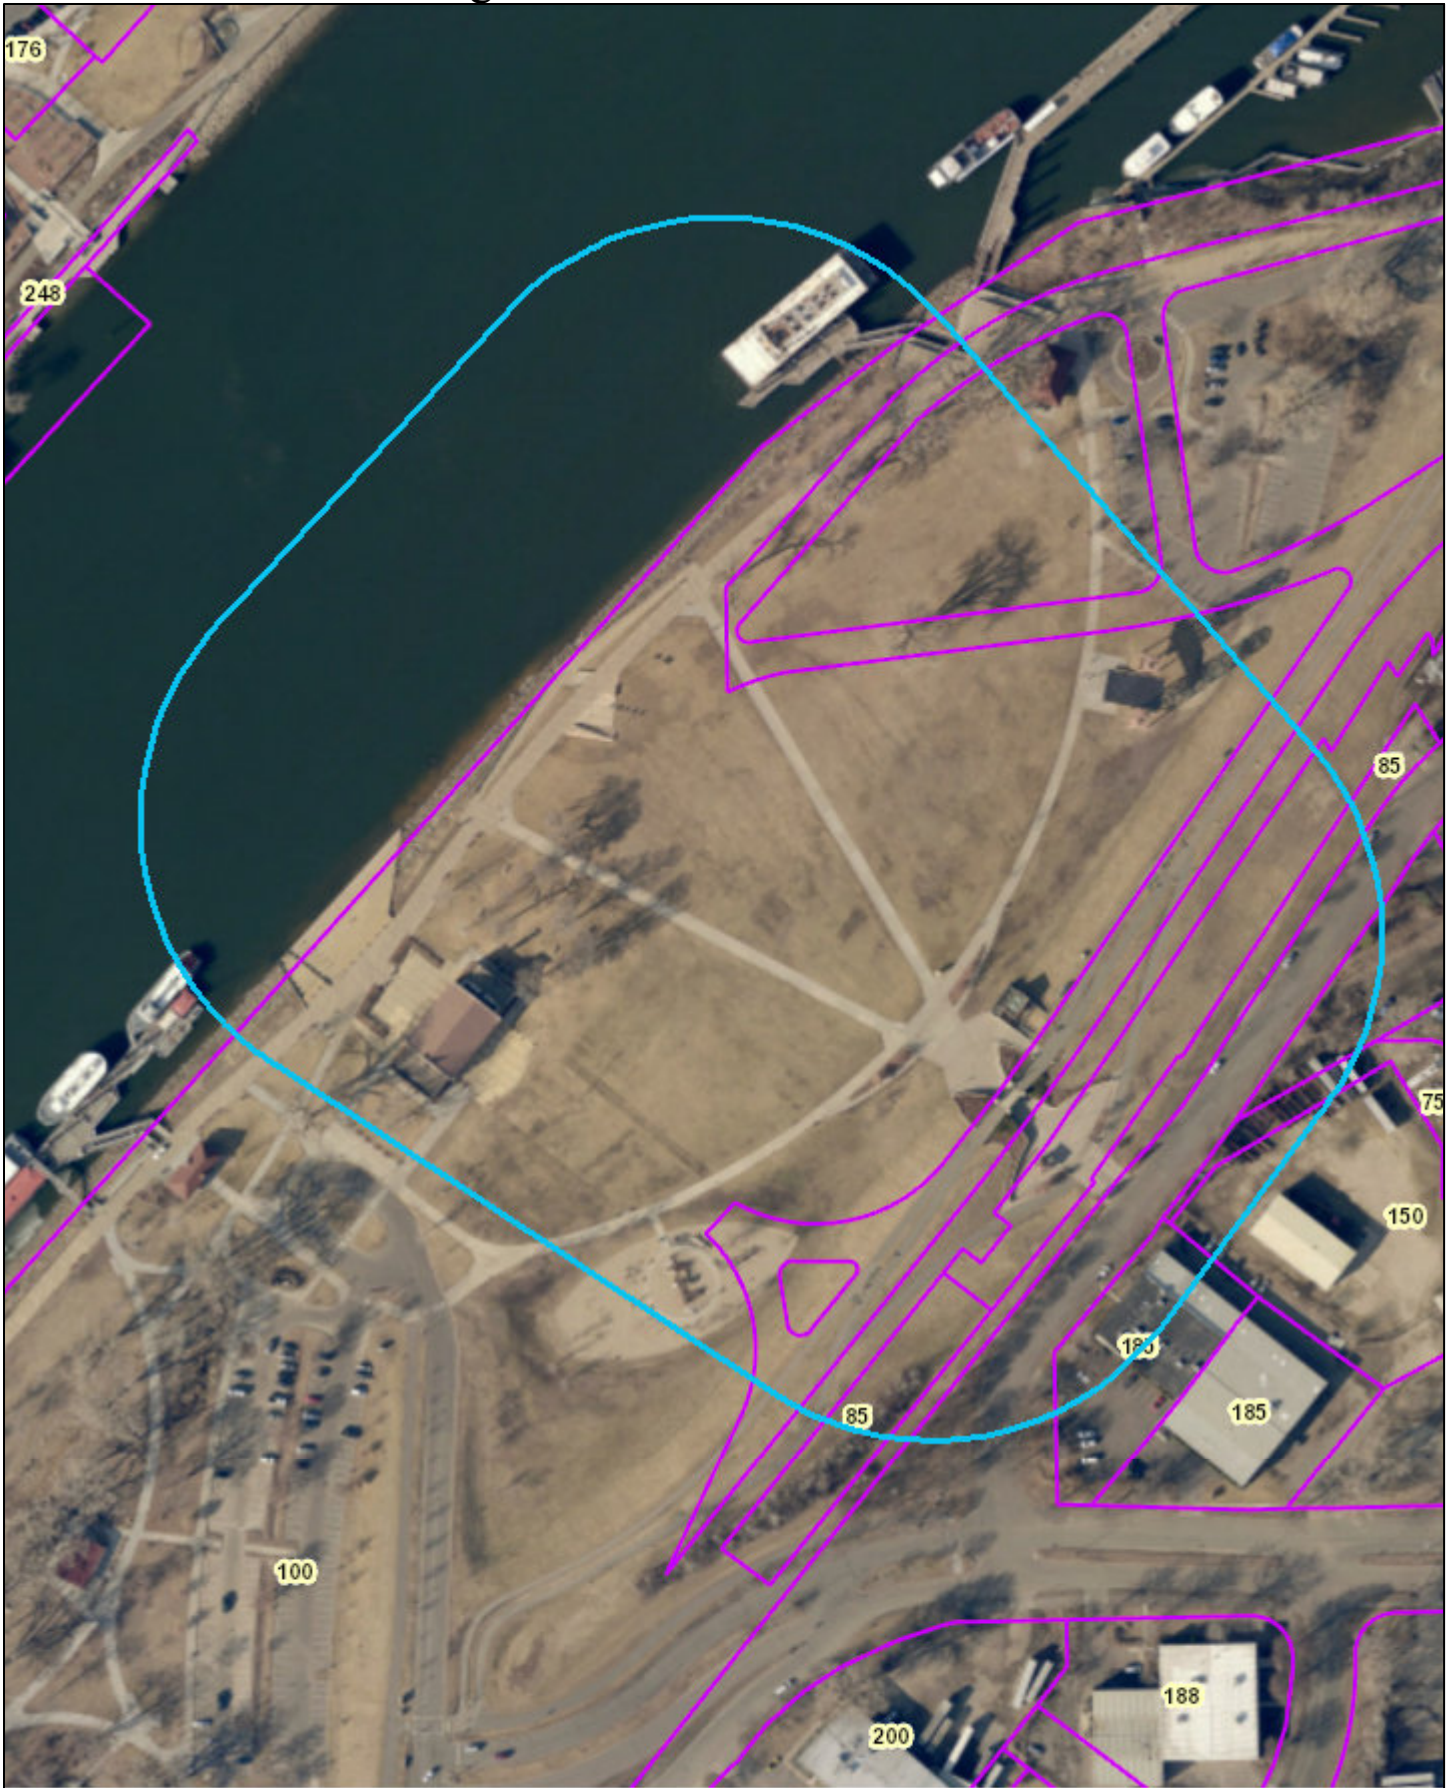

Night Nation Run / TMT LLC

0.00 0.02
Miles

Date: 5/30/2018 Time: 2:46:12 PM

Service Layer Credits: OTC GIS

The City of Saint Paul Office of Technology cannot accept any responsibility for errors, omissions, or positional inaccuracy in this map.