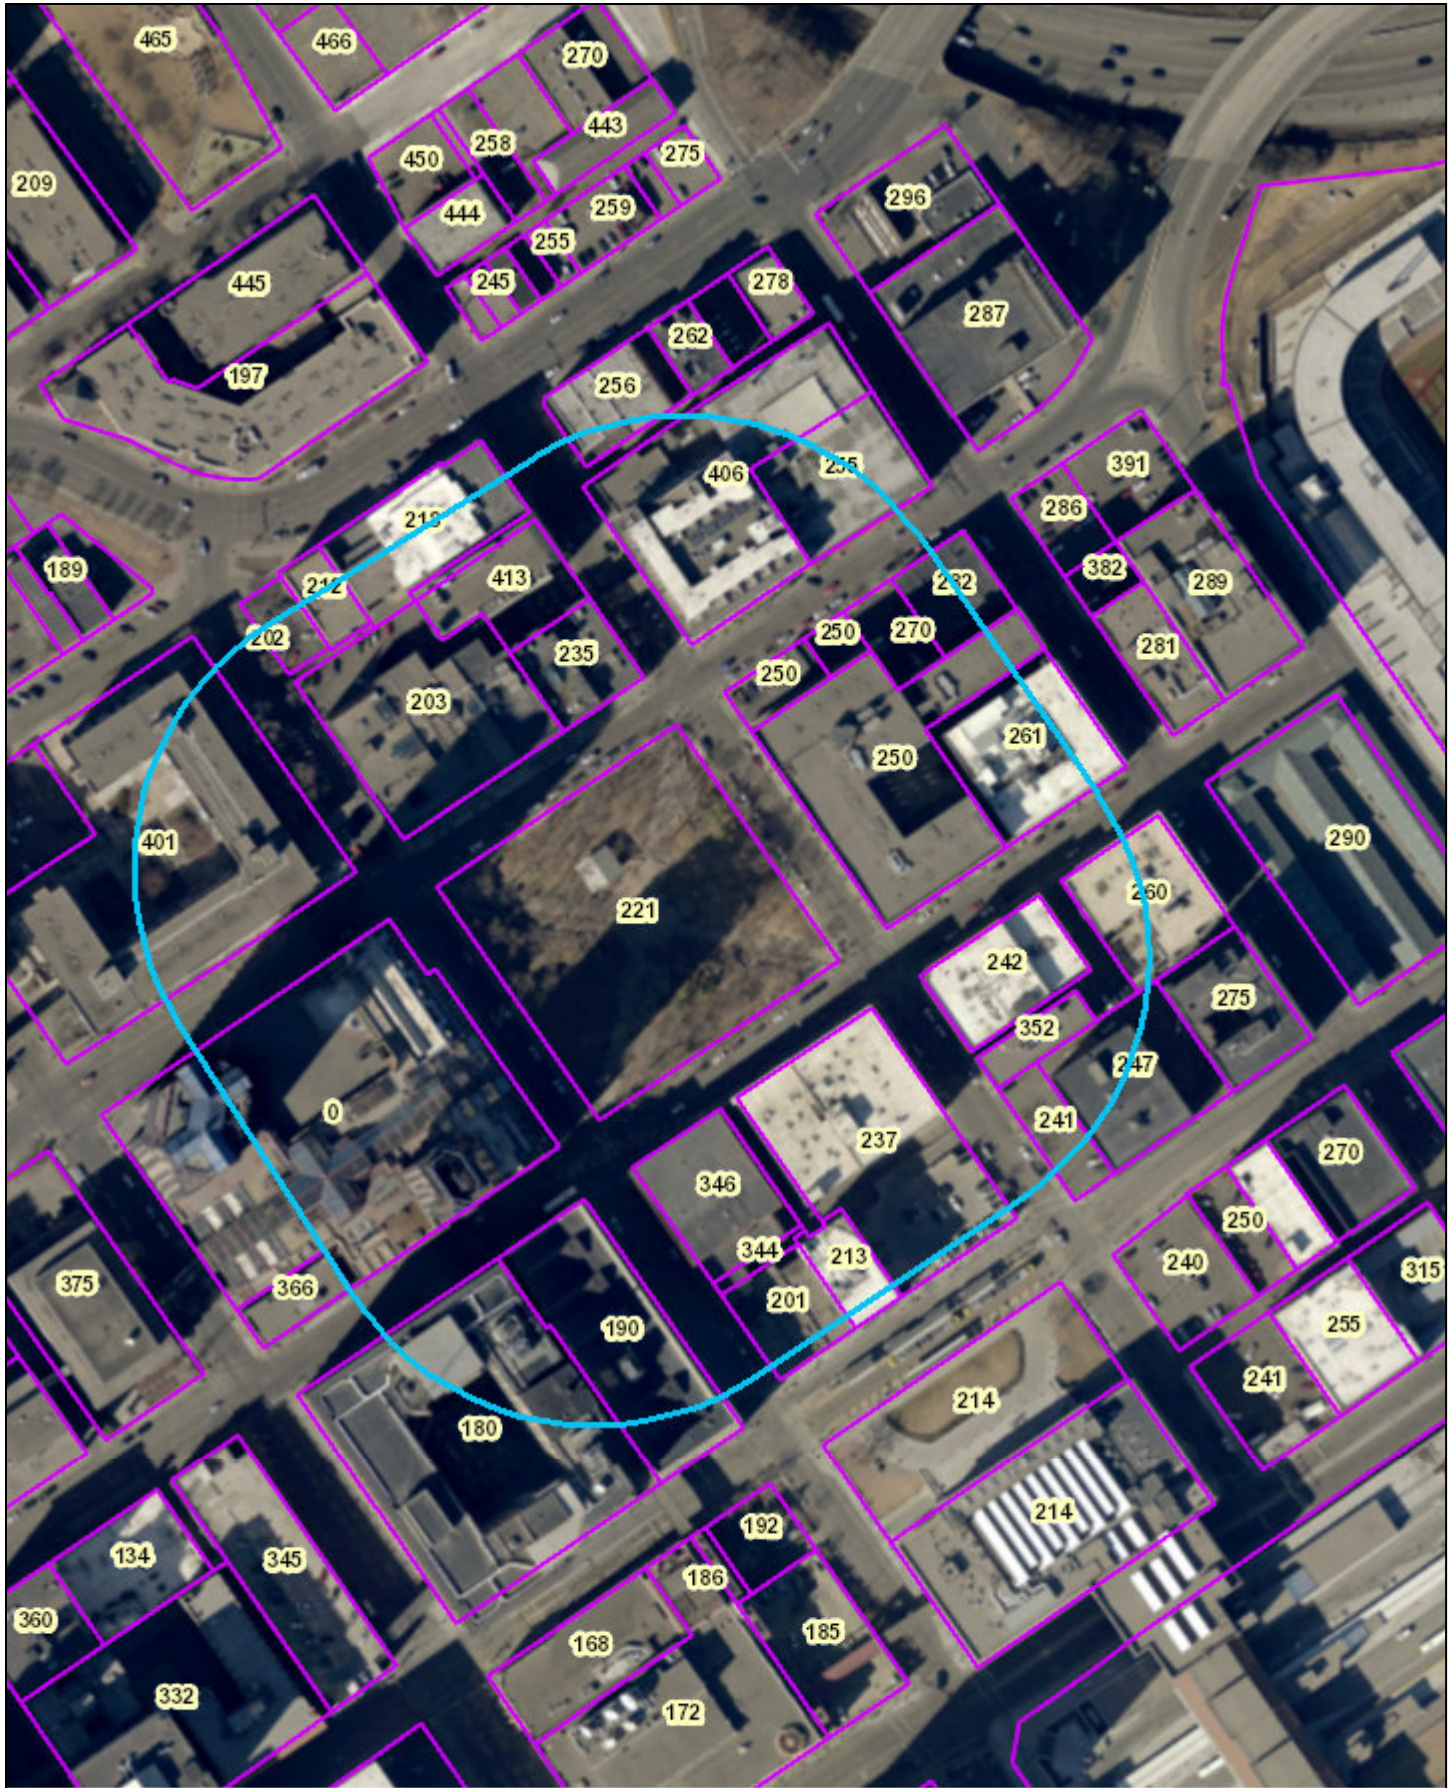

# Mears Park Lower town Blues fest

0.00 0.02  
Miles

Date: 3/27/2018 Time: 2:58:22 PM

Service Layer Credits: OTC GIS

N