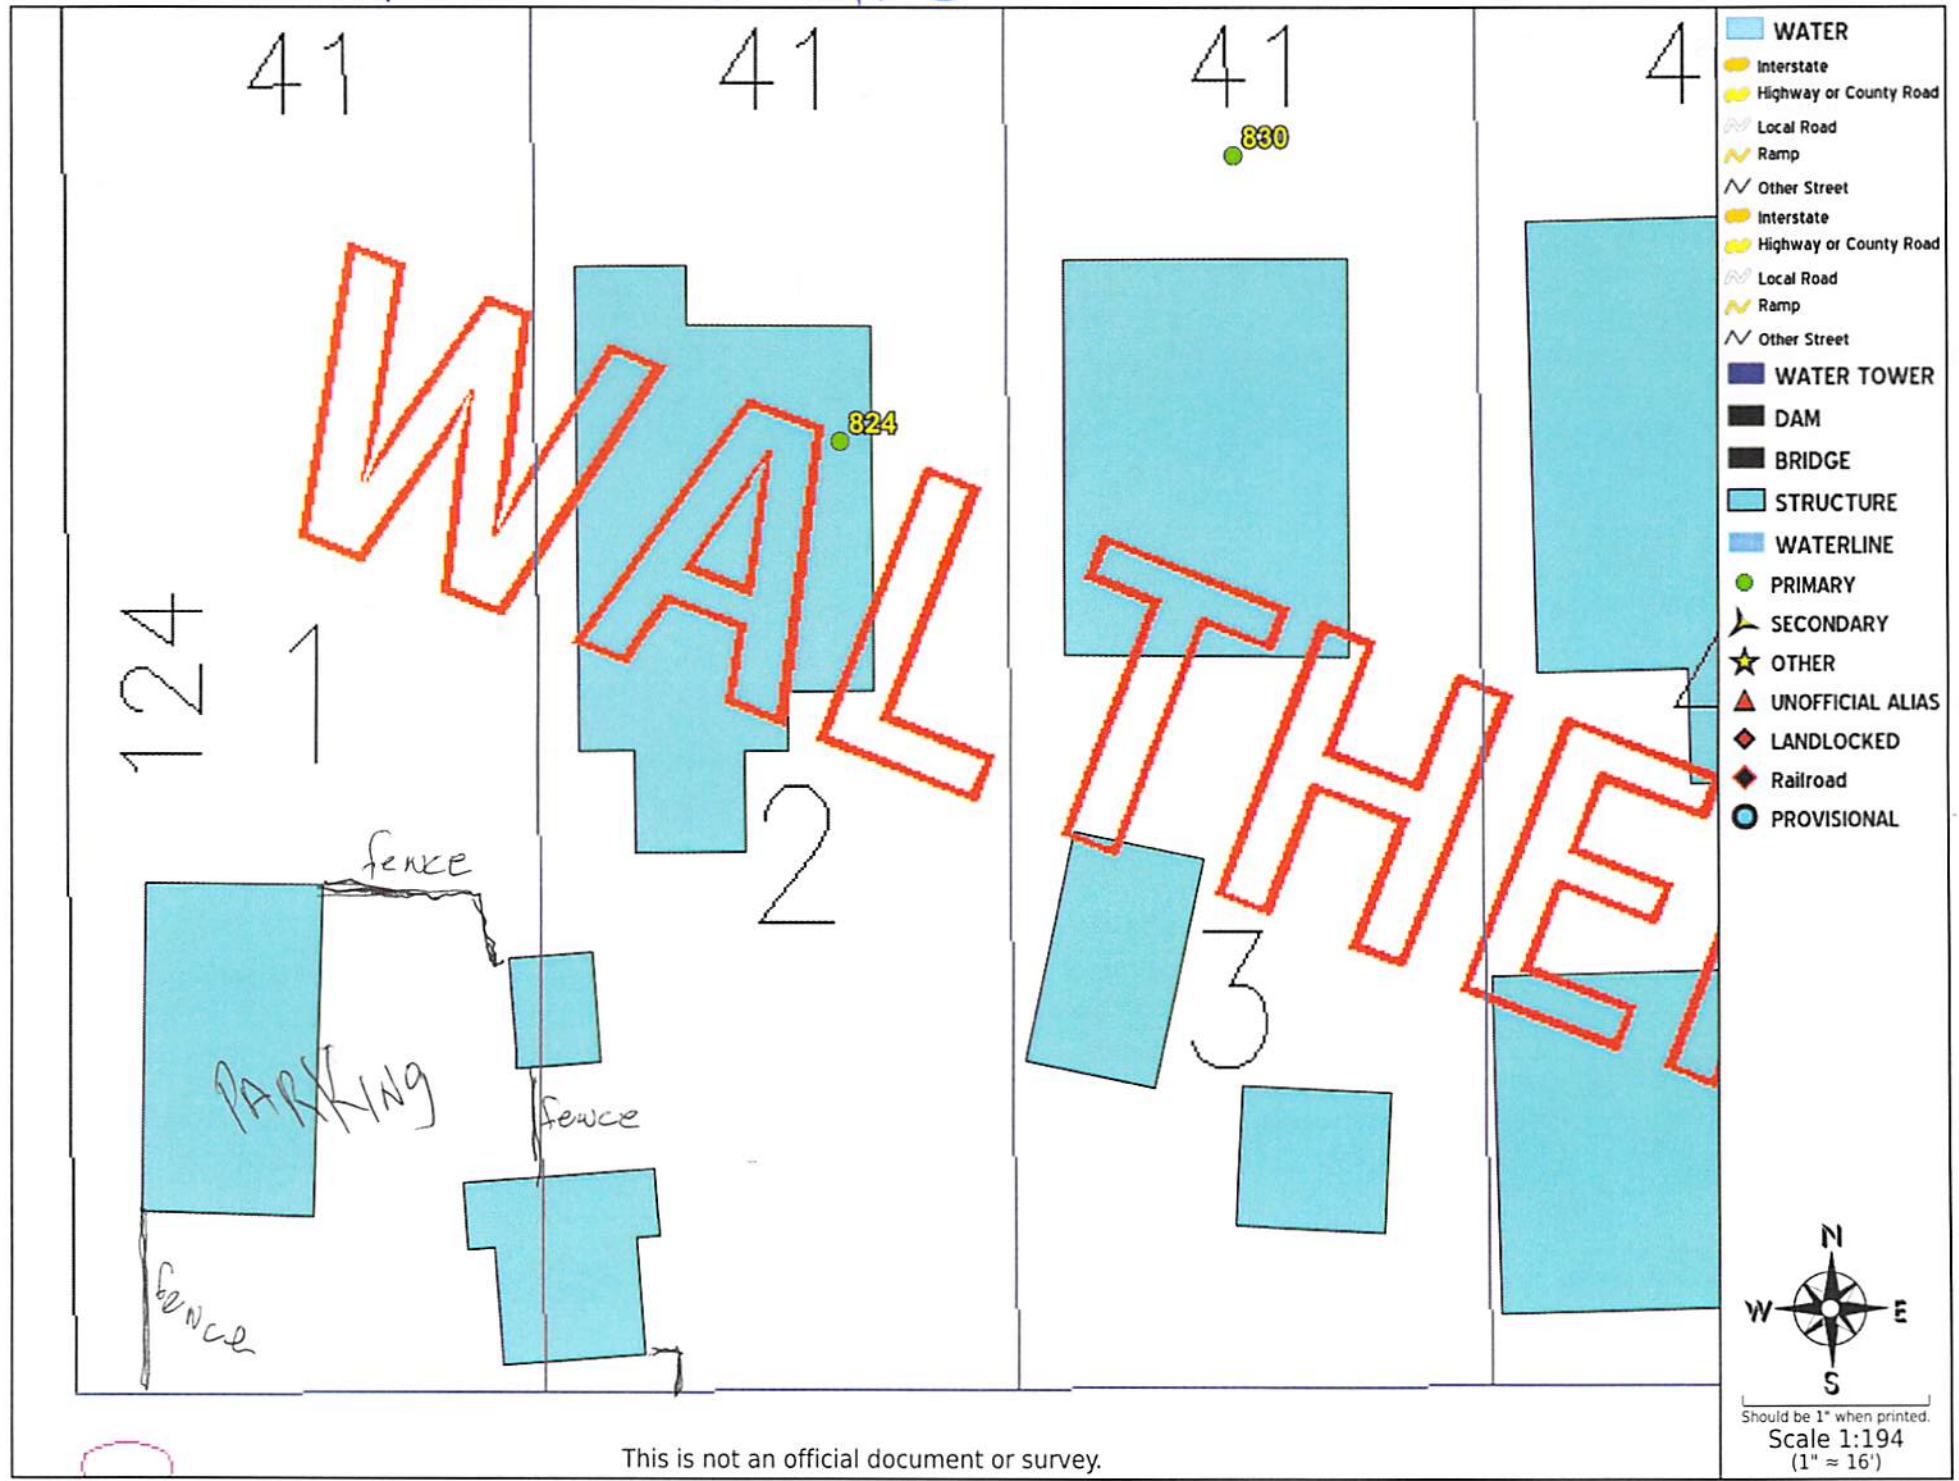

824 Fremont Ave

This is not an official document or survey.

Should be 1" when printed.
 Scale 1:194
 (1" ≈ 16')

200.0 0 100.00 200.0 Feet

NAD_1983_HARN_Adj_MN_Ramsey_Feet
© Ramsey County Enterprise GIS Division

This map is a user generated static output from an Internet mapping service for reference only. Data layers that appear on this map may or may not be accurate, current, or otherwise reliable. THIS MAP IS NOT TO BE USED FOR NAVIGATION.