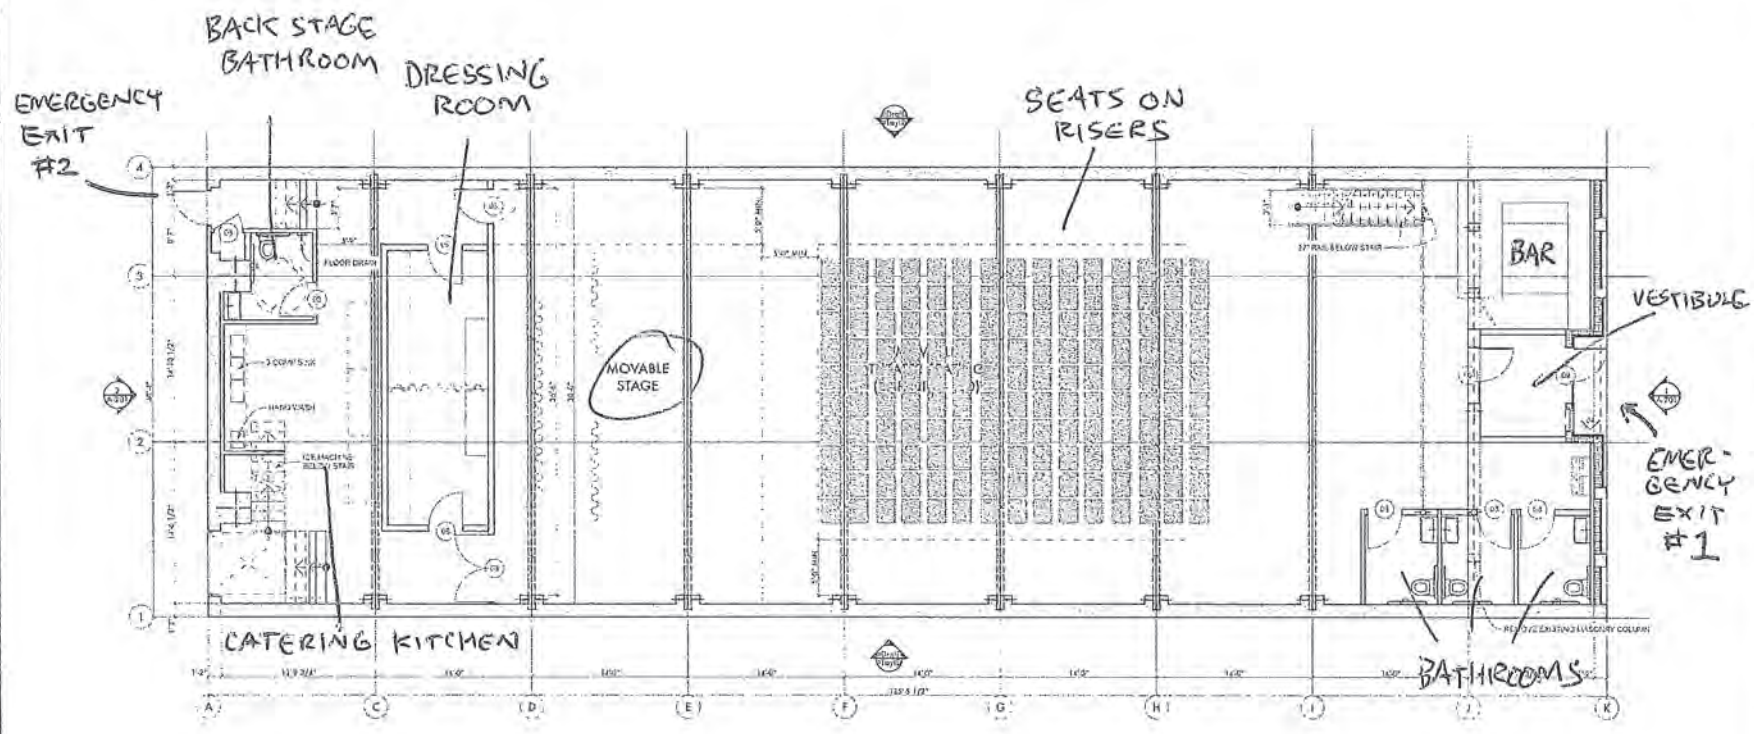

NORTH GARDEN THEATER

CONSULTANTS

NOT FOR CONSTRUCTION

MARK	DATE	DESCRIPTION
COPYRIGHT	2015	Locus Architecture, Ltd.

SHEET TITLE
FIRST FLOOR PLAN

A-104

1 FIRST FLOOR PLAN
SCALE: 1/8" = 1'-0"

PLAN NORTH