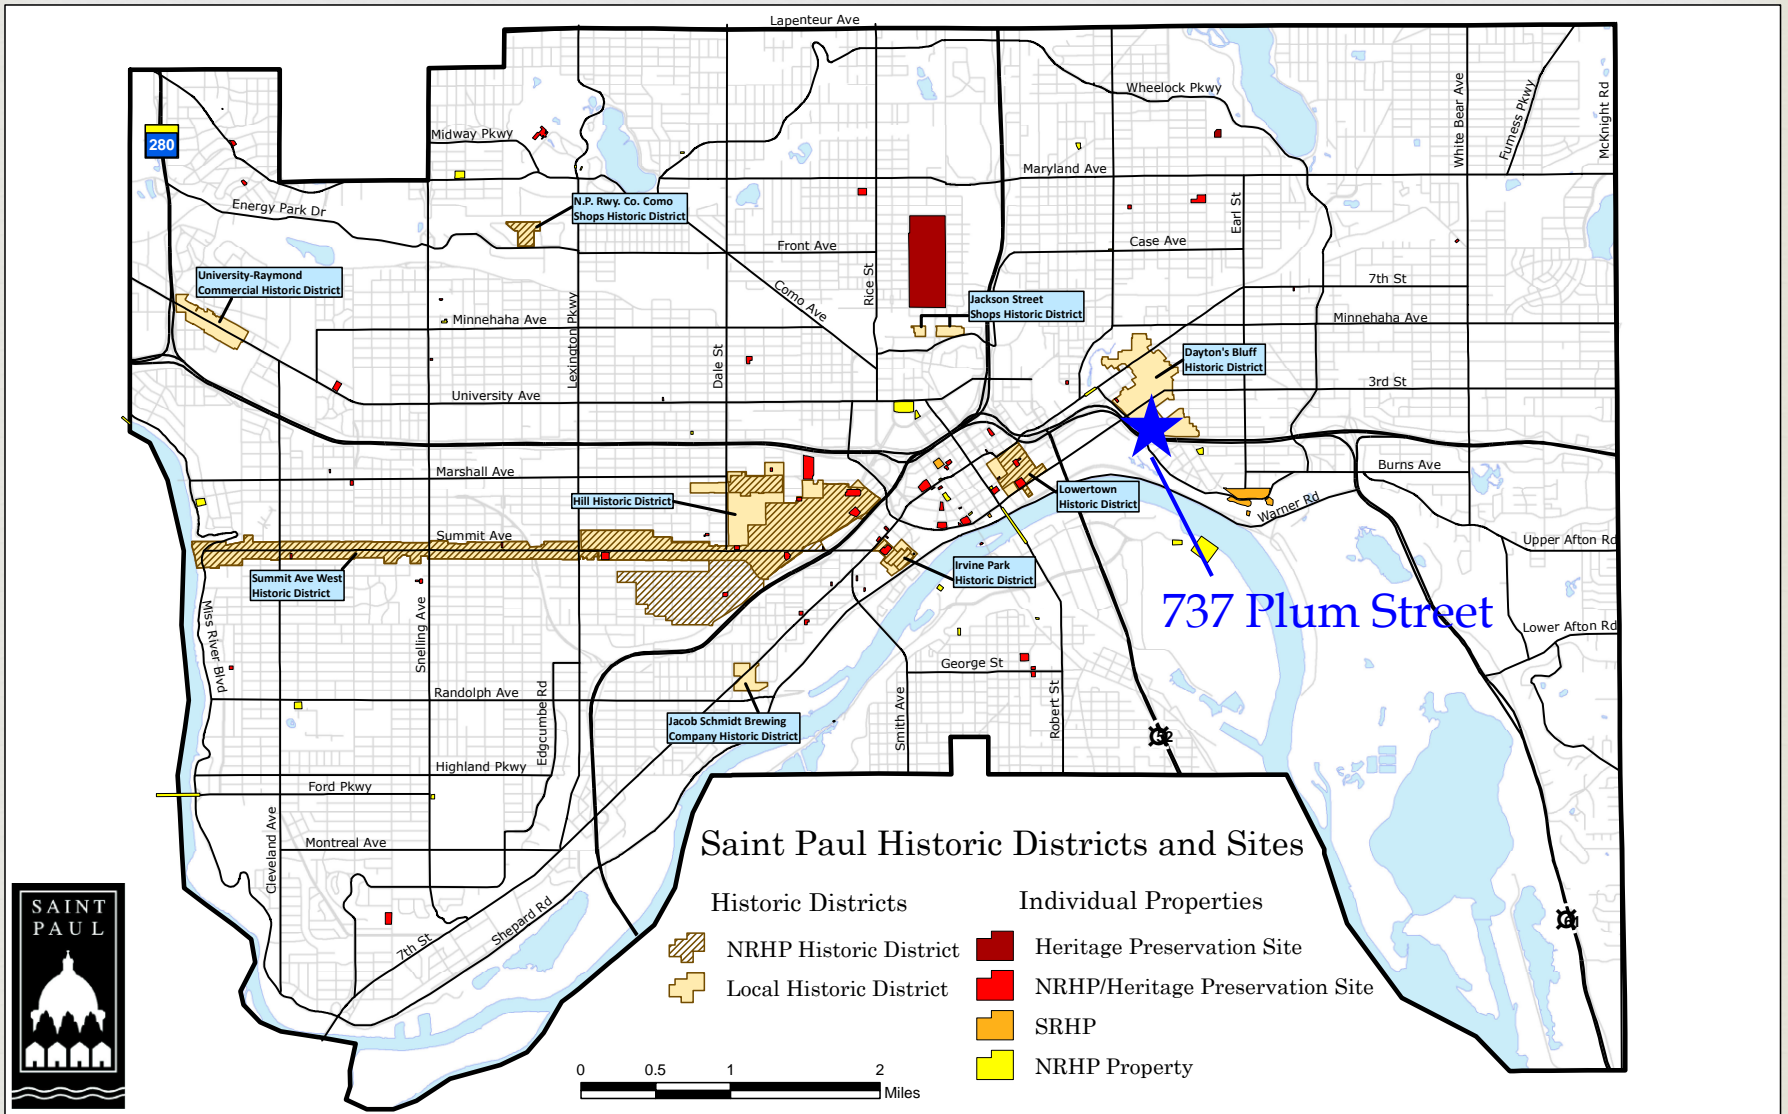

# 737 Plum Street

Gotthielf Christoff House Demolition  
Dayton's Bluff Heritage Preservation District