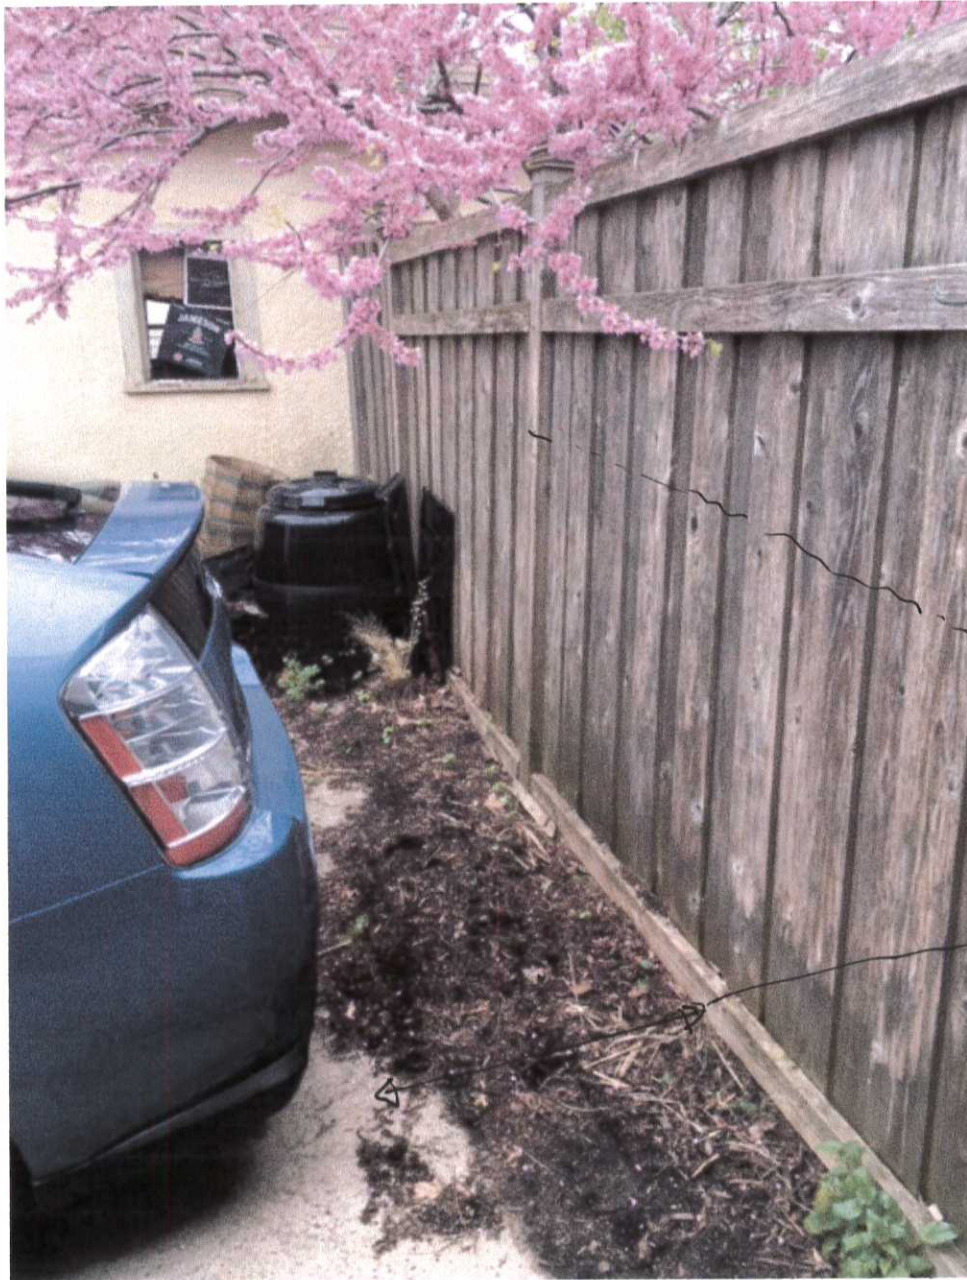

1454 Simpson St

Approximate stack height.

Stack width.

Shows the area where the wood was temporarily stacked and covered with a tarp. The stack height was lower than the back tail fin on Prius.

new temporary  
location. Not  
immediately visible  
from alley without  
close inspection.

original  
stack. —  
visible from  
alley

Picture taken immediately after the city removed the lumber. The wood planks were neatly stacked and covered with a blue tarp immediately BEHIND the Prius. Car has not moved.

original location of stacked lumber

original location  
of stacked lumber  
by garage. You  
can see the  
dead grass/weeds.