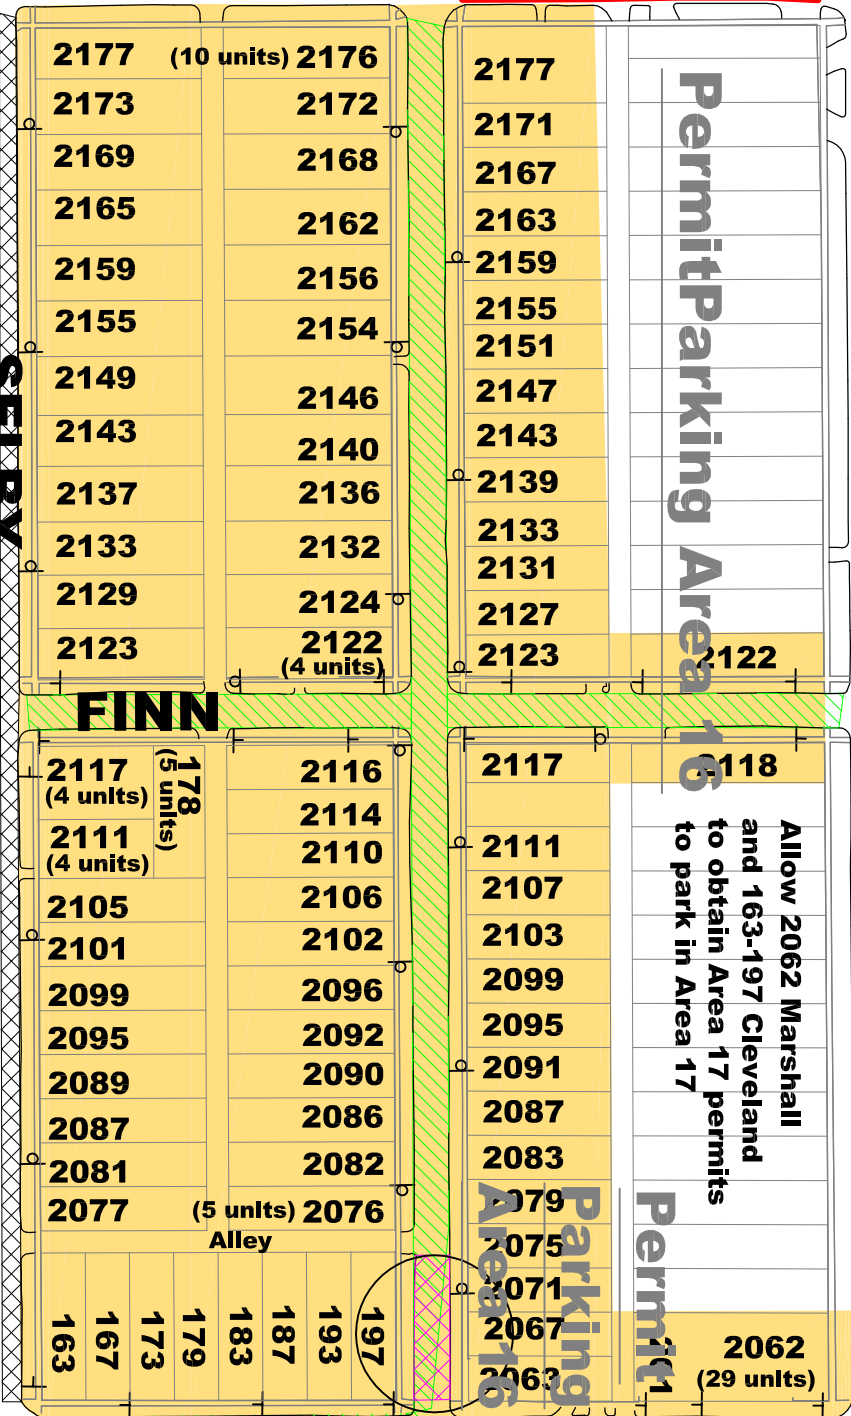

Proposed Permit Parking Area 16

No Parking 8am-8pm Mon-Fri Except by Permit

No Parking Except by Permit

No Parking Any Time

1 Hour Parking 8 am- 8 pm Mon-Fri Except by Permit

Location of Proposed Change

Updated 5/13/16 EAS

MARSHALL AVENUE

Permit Parking Area 16

Allow 2062 Marshall and 163-197 Cleveland to obtain Area 17 permits to park in Area 17

Permit Area 16

SELBY

FINN

CLEVELAND

St Thomas College

TIN