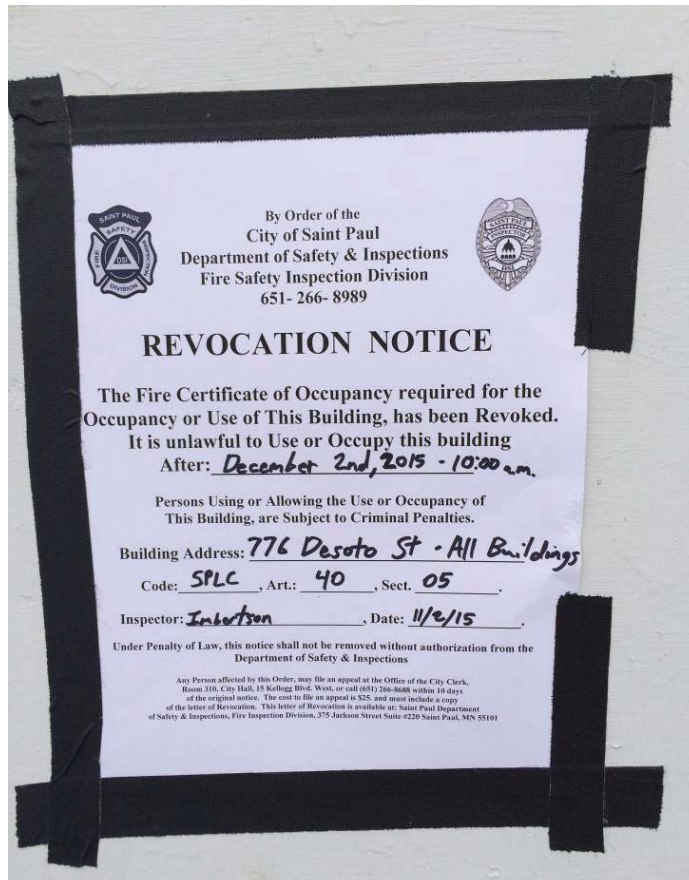

Date: November 02, 2015
File #: 12 - 222795
Folder Name: 776 DESOTO ST - MAIN BLDG
PIN: 29292340031