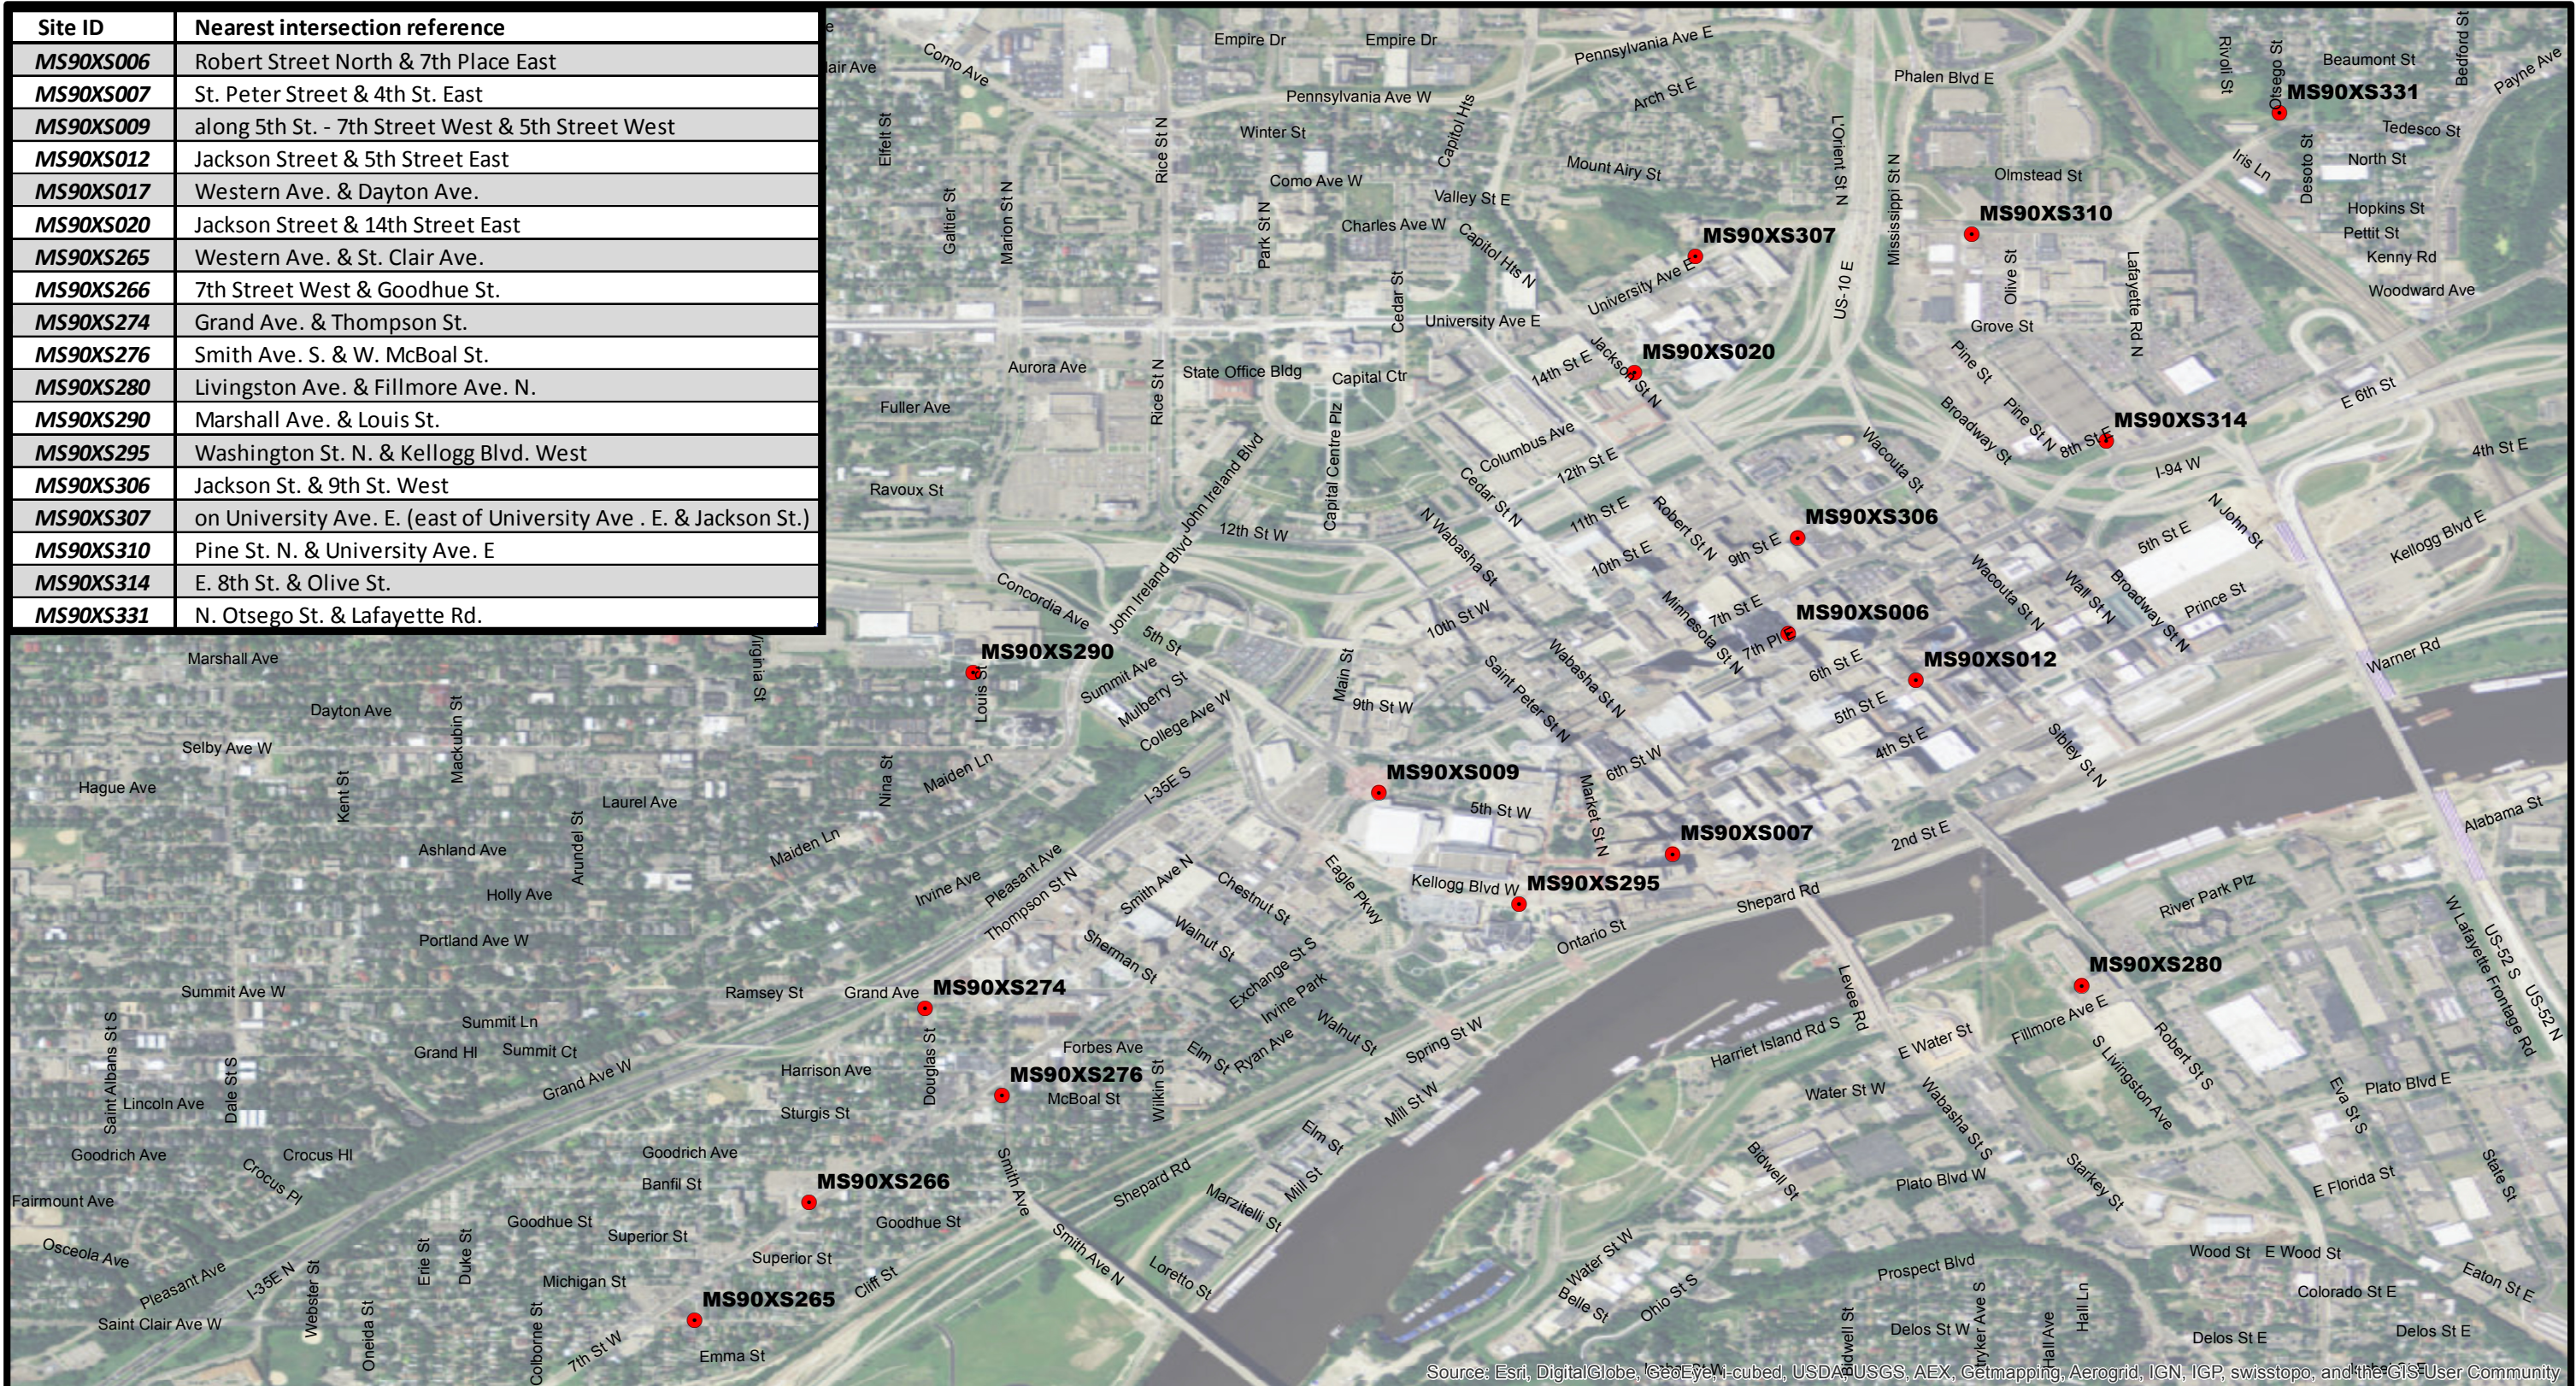

Site ID	Nearest intersection reference
MS90XS006	Robert Street North & 7th Place East
MS90XS007	St. Peter Street & 4th St. East
MS90XS009	along 5th St. - 7th Street West & 5th Street West
MS90XS012	Jackson Street & 5th Street East
MS90XS017	Western Ave. & Dayton Ave.
MS90XS020	Jackson Street & 14th Street East
MS90XS265	Western Ave. & St. Clair Ave.
MS90XS266	7th Street West & Goodhue St.
MS90XS274	Grand Ave. & Thompson St.
MS90XS276	Smith Ave. S. & W. McBoal St.
MS90XS280	Livingston Ave. & Fillmore Ave. N.
MS90XS290	Marshall Ave. & Louis St.
MS90XS295	Washington St. N. & Kellogg Blvd. West
MS90XS306	Jackson St. & 9th St. West
MS90XS307	on University Ave. E. (east of University Ave. E. & Jackson St.)
MS90XS310	Pine St. N. & University Ave. E.
MS90XS314	E. 8th St. & Olive St.
MS90XS331	N. Otsego St. & Lafayette Rd.

Source: Esri, DigitalGlobe, GeoEye, i-cubed, USDA, USGS, AEX, Getmapping, Aerogrid, IGN, IGP, swisstopo, and the GIS User Community

Legend

● Small Cell Location

Exhibit 1 St. Paul / Mobilite FIT Sites: Location Map