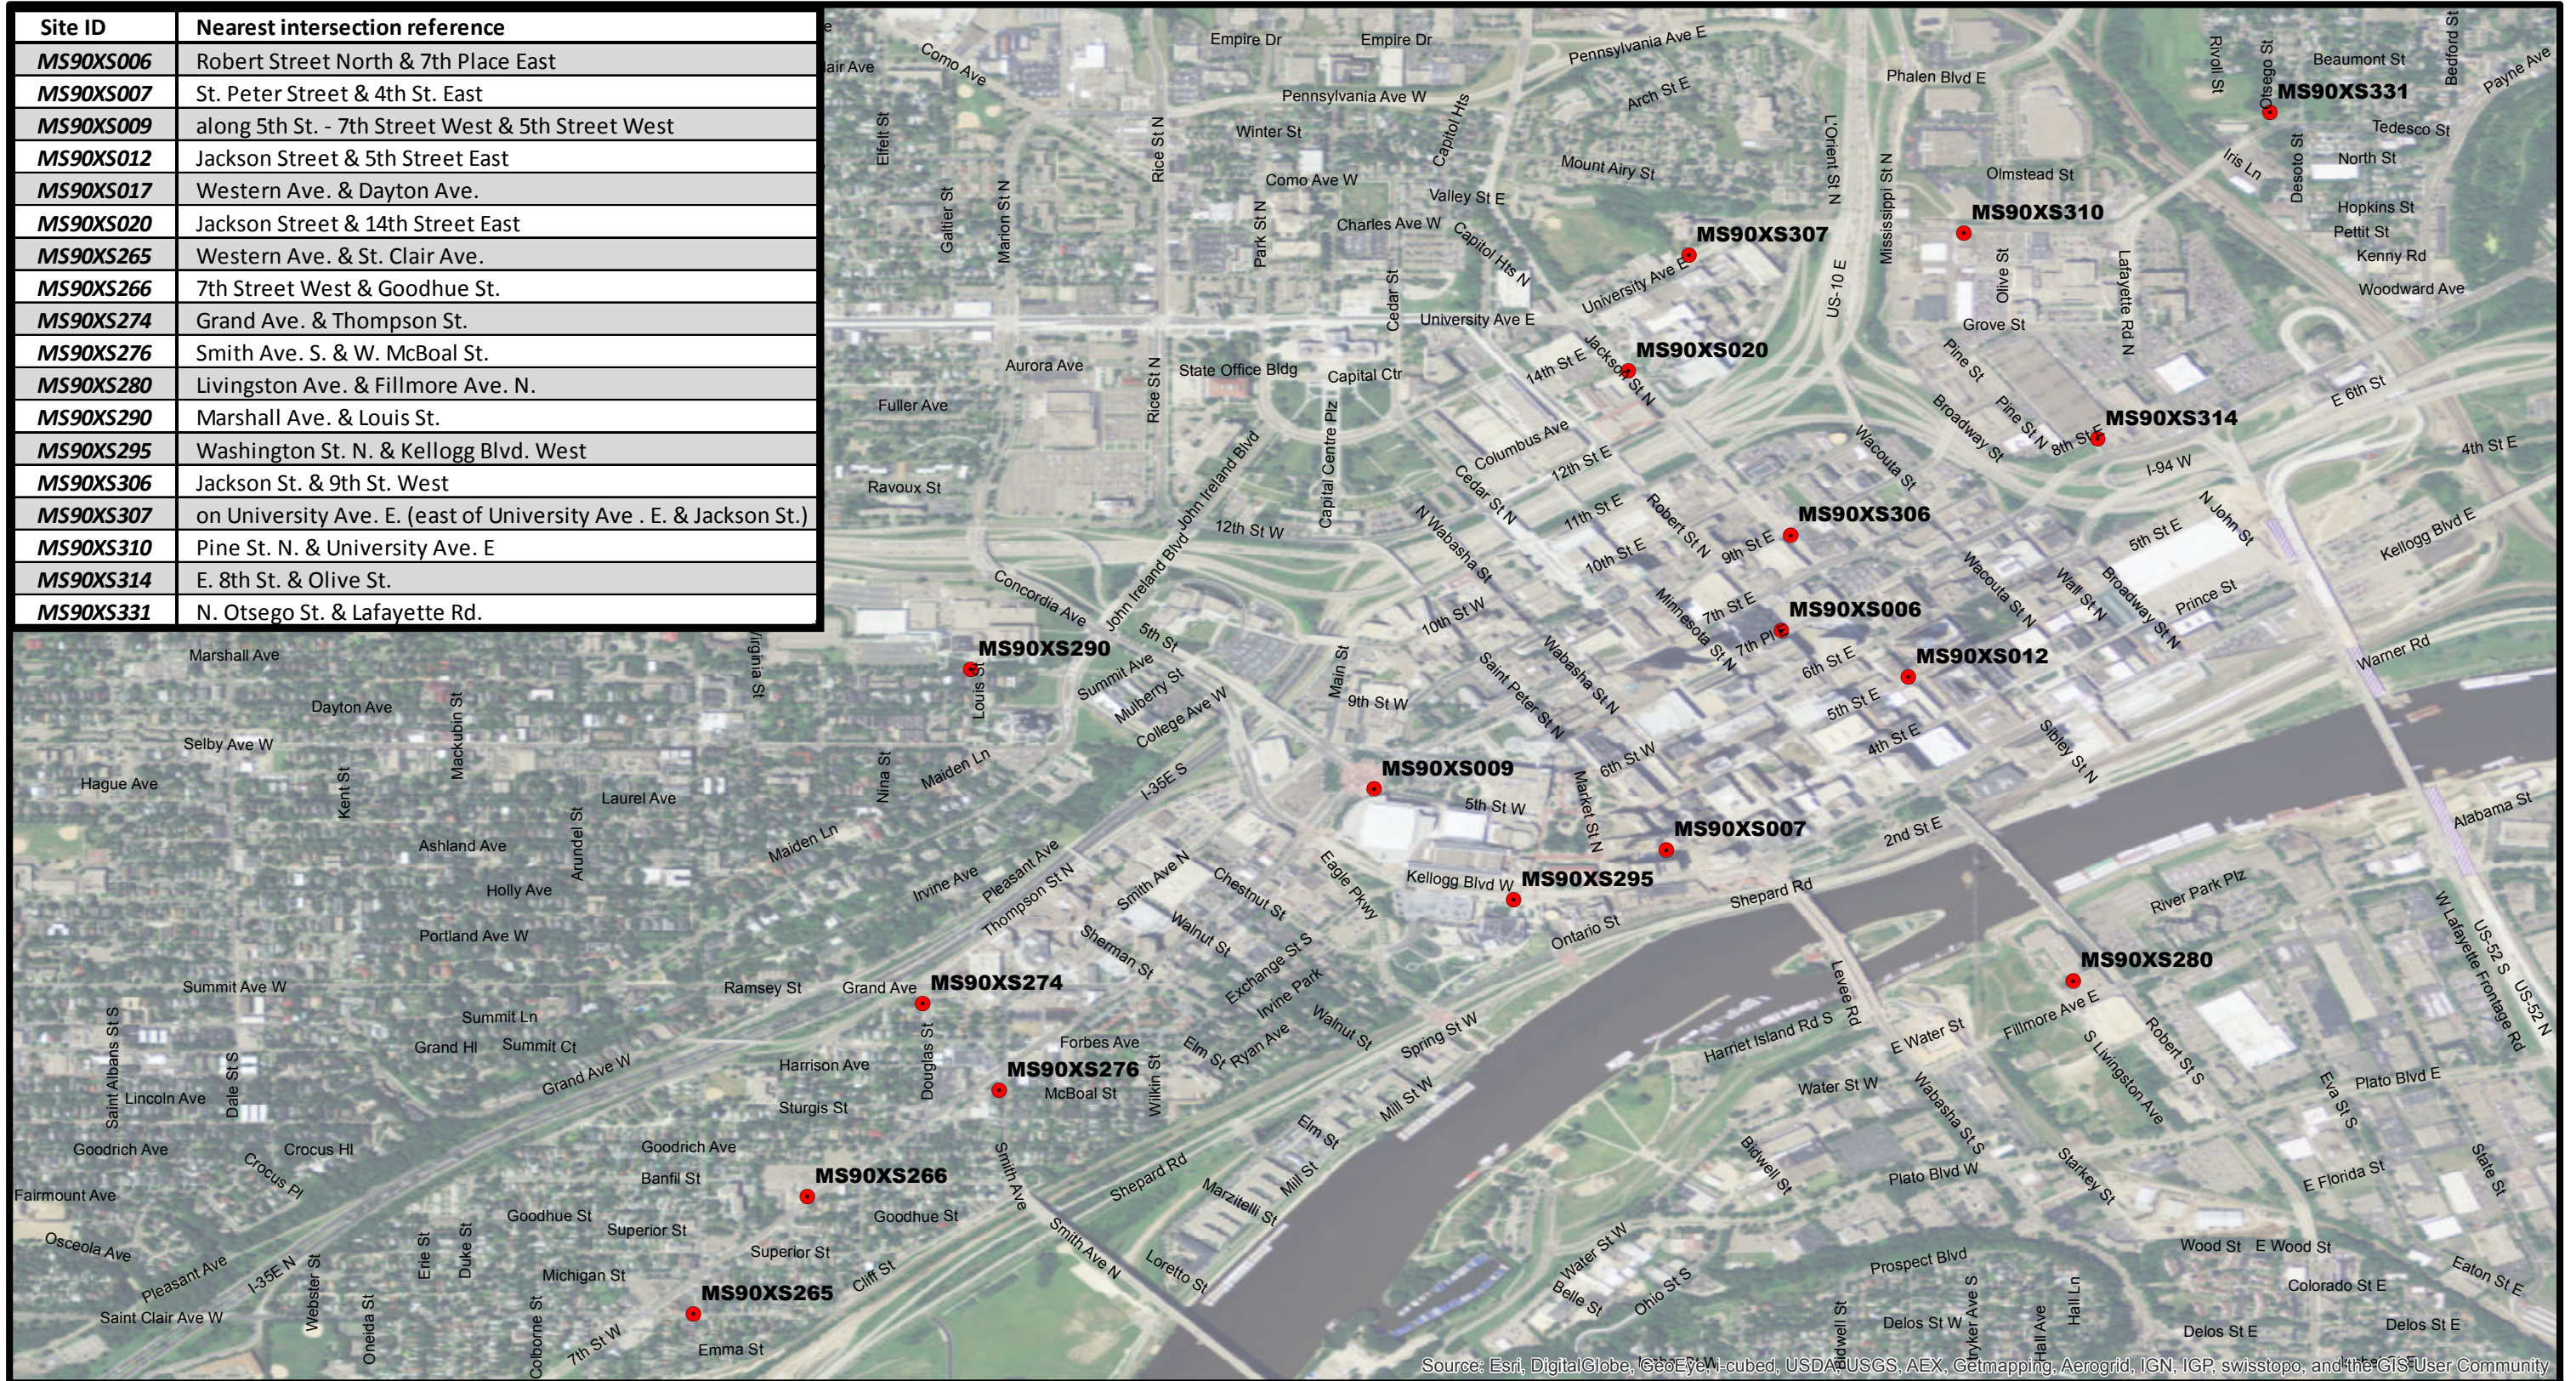

Site ID	Nearest intersection reference
MS90XS006	Robert Street North & 7th Place East
MS90XS007	St. Peter Street & 4th St. East
MS90XS009	along 5th St. - 7th Street West & 5th Street West
MS90XS012	Jackson Street & 5th Street East
MS90XS017	Western Ave. & Dayton Ave.
MS90XS020	Jackson Street & 14th Street East
MS90XS265	Western Ave. & St. Clair Ave.
MS90XS266	7th Street West & Goodhue St.
MS90XS274	Grand Ave. & Thompson St.
MS90XS276	Smith Ave. S. & W. McBoal St.
MS90XS280	Livingston Ave. & Fillmore Ave. N.
MS90XS290	Marshall Ave. & Louis St.
MS90XS295	Washington St. N. & Kellogg Blvd. West
MS90XS306	Jackson St. & 9th St. West
MS90XS307	on University Ave. E. (east of University Ave. E. & Jackson St.)
MS90XS310	Pine St. N. & University Ave. E.
MS90XS314	E. 8th St. & Olive St.
MS90XS331	N. Otsego St. & Lafayette Rd.

Source: Esri, DigitalGlobe, GeoEye, IGN, USDA, USGS, AEX, Getmapping, Aerogrid, IGN, IGP, swisstopo, and the GIS User Community

**Legend**

● Small Cell Location

## Exhibit 1 St. Paul / Mobilite FIT Sites: Location Map