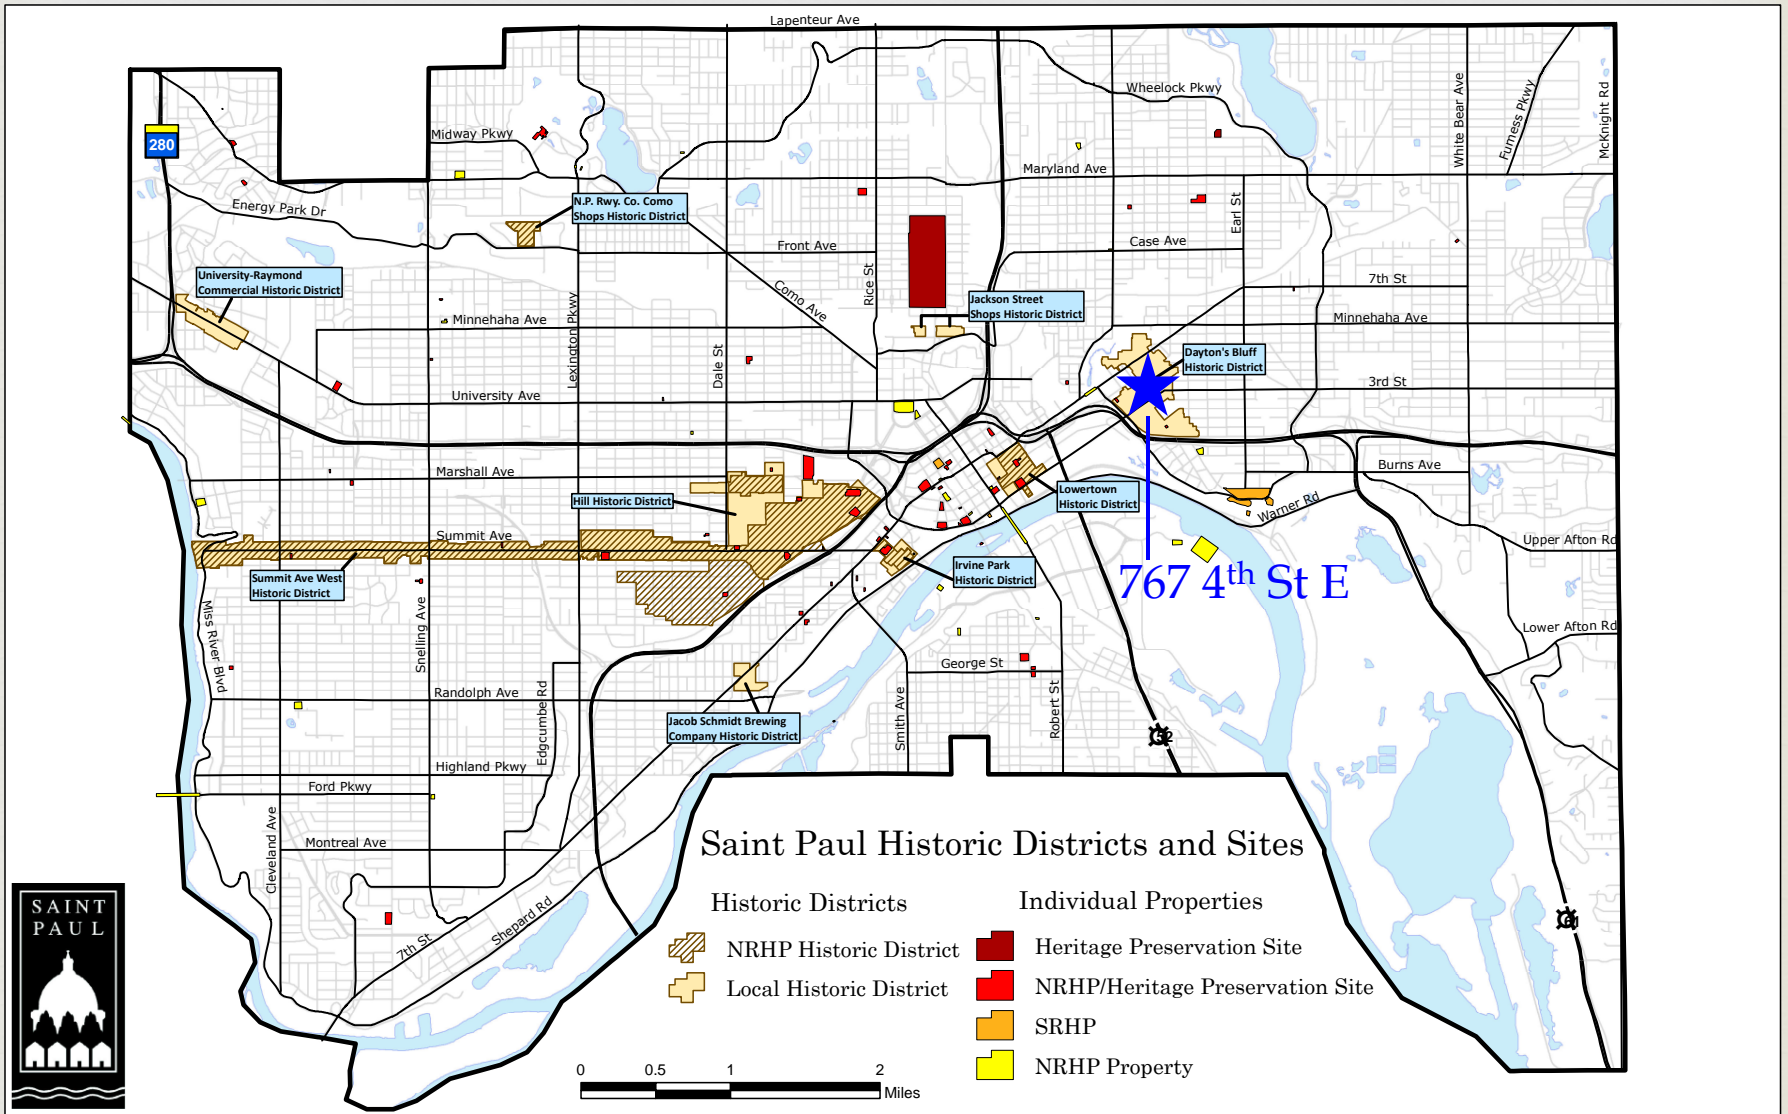

767 4th St E

N.P. Rwy. Co. Como Shops Historic District

Jackson Street Shops Historic District

Dayton's Bluff Historic District

Hill Historic District

Lowertown Historic District

Summit Ave West Historic District

Irvine Park Historic District

Saint Paul Historic Districts and Sites

Historic Districts

Individual Properties

- NRHP Historic District
- Local Historic District

- Heritage Preservation Site
- NRHP/Heritage Preservation Site
- SRHP
- NRHP Property