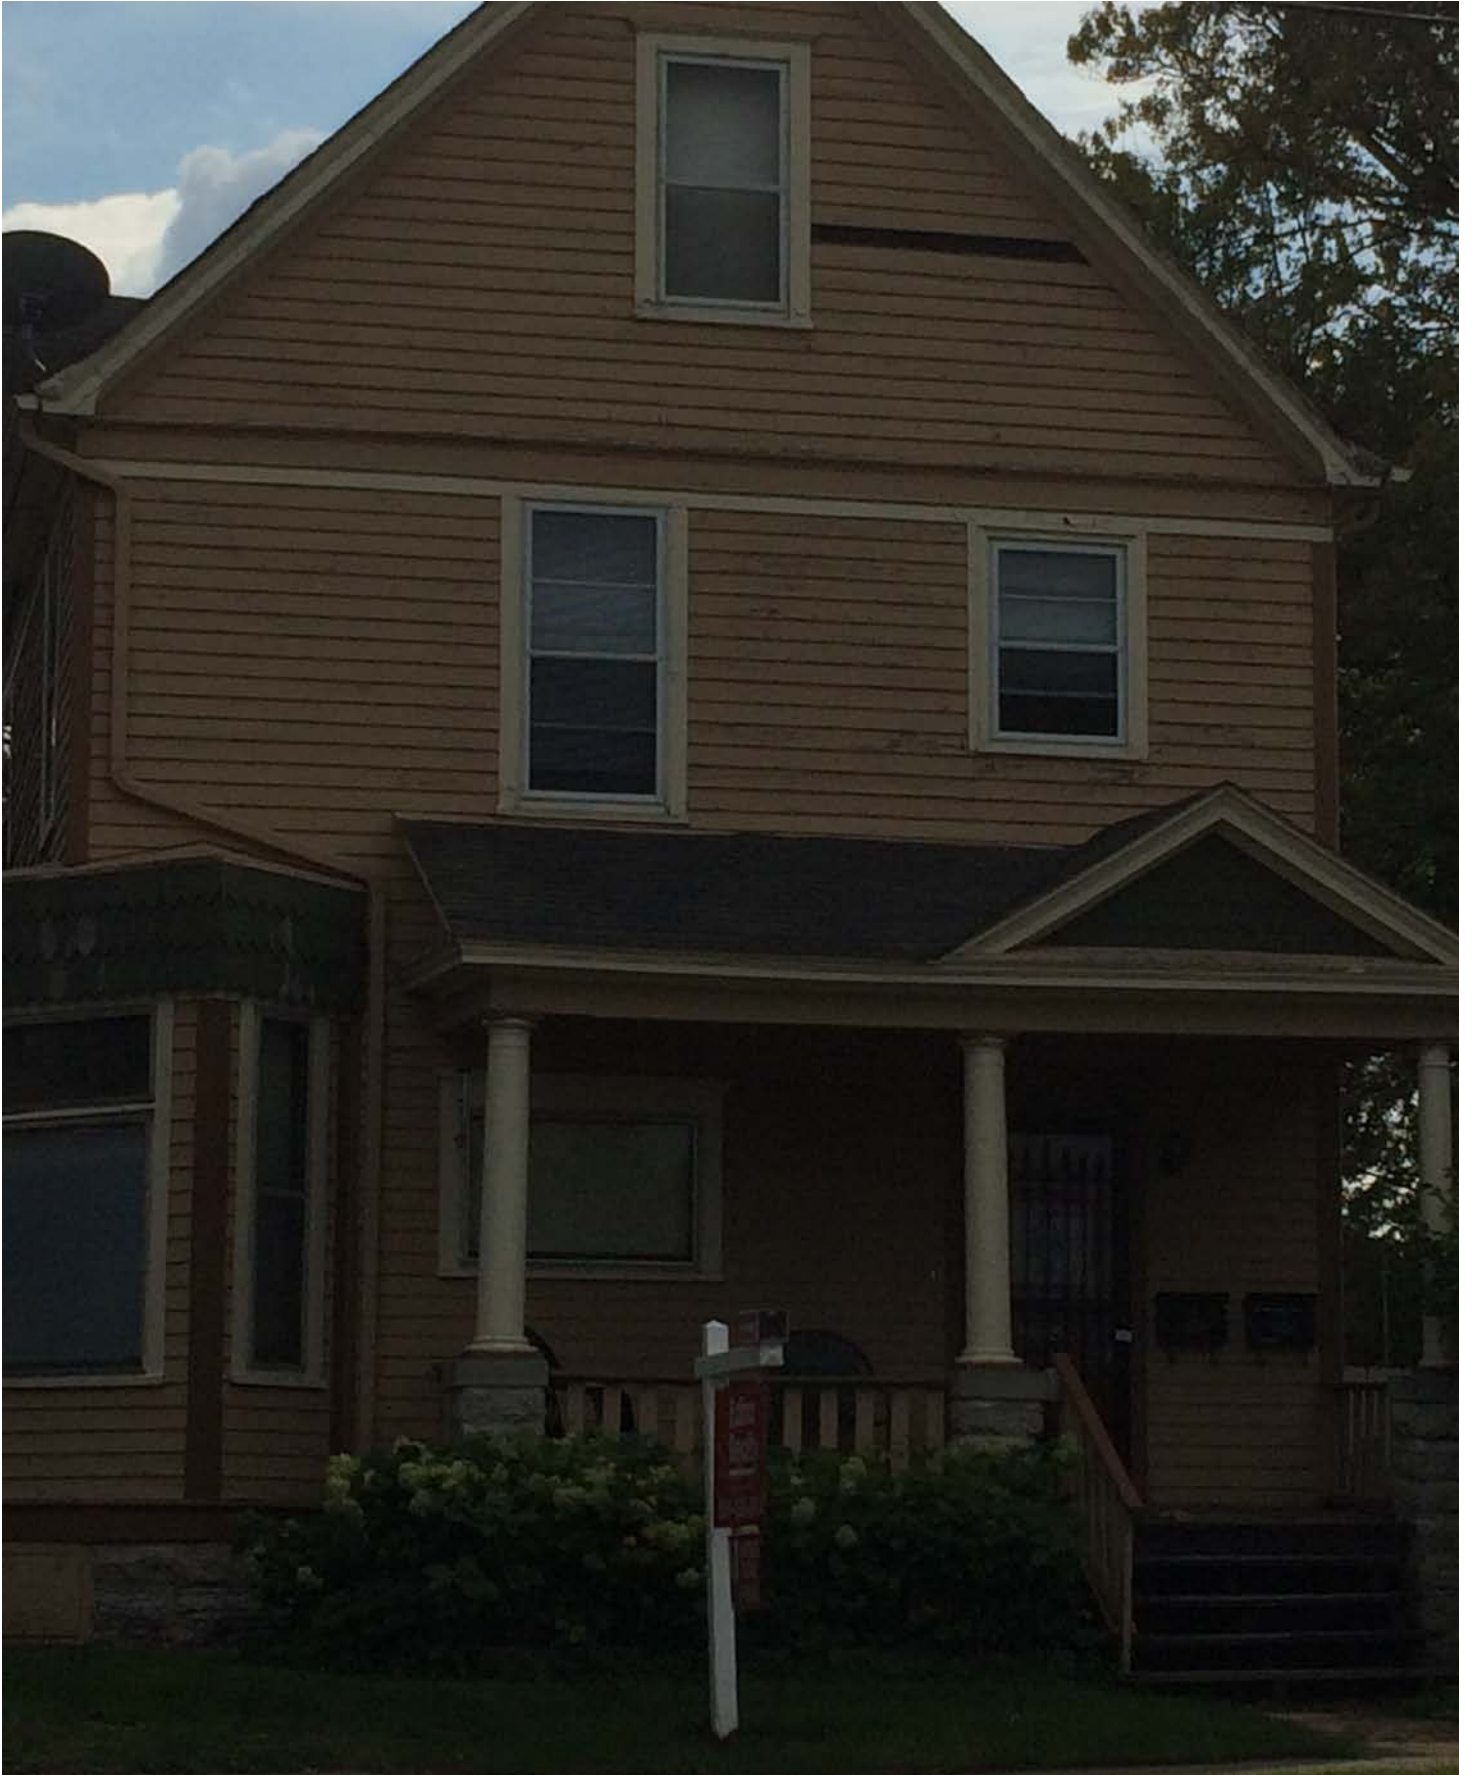

**Date:** October 14, 2015  
**File #:** 15 - 163155  
**Folder Name:** 1360 SELBY AVE  
**PIN:** 032823210024

**Date:** October 14, 2015  
**File #:** 15 - 163155  
**Folder Name:** 1360 SELBY AVE  
**PIN:** 032823210024