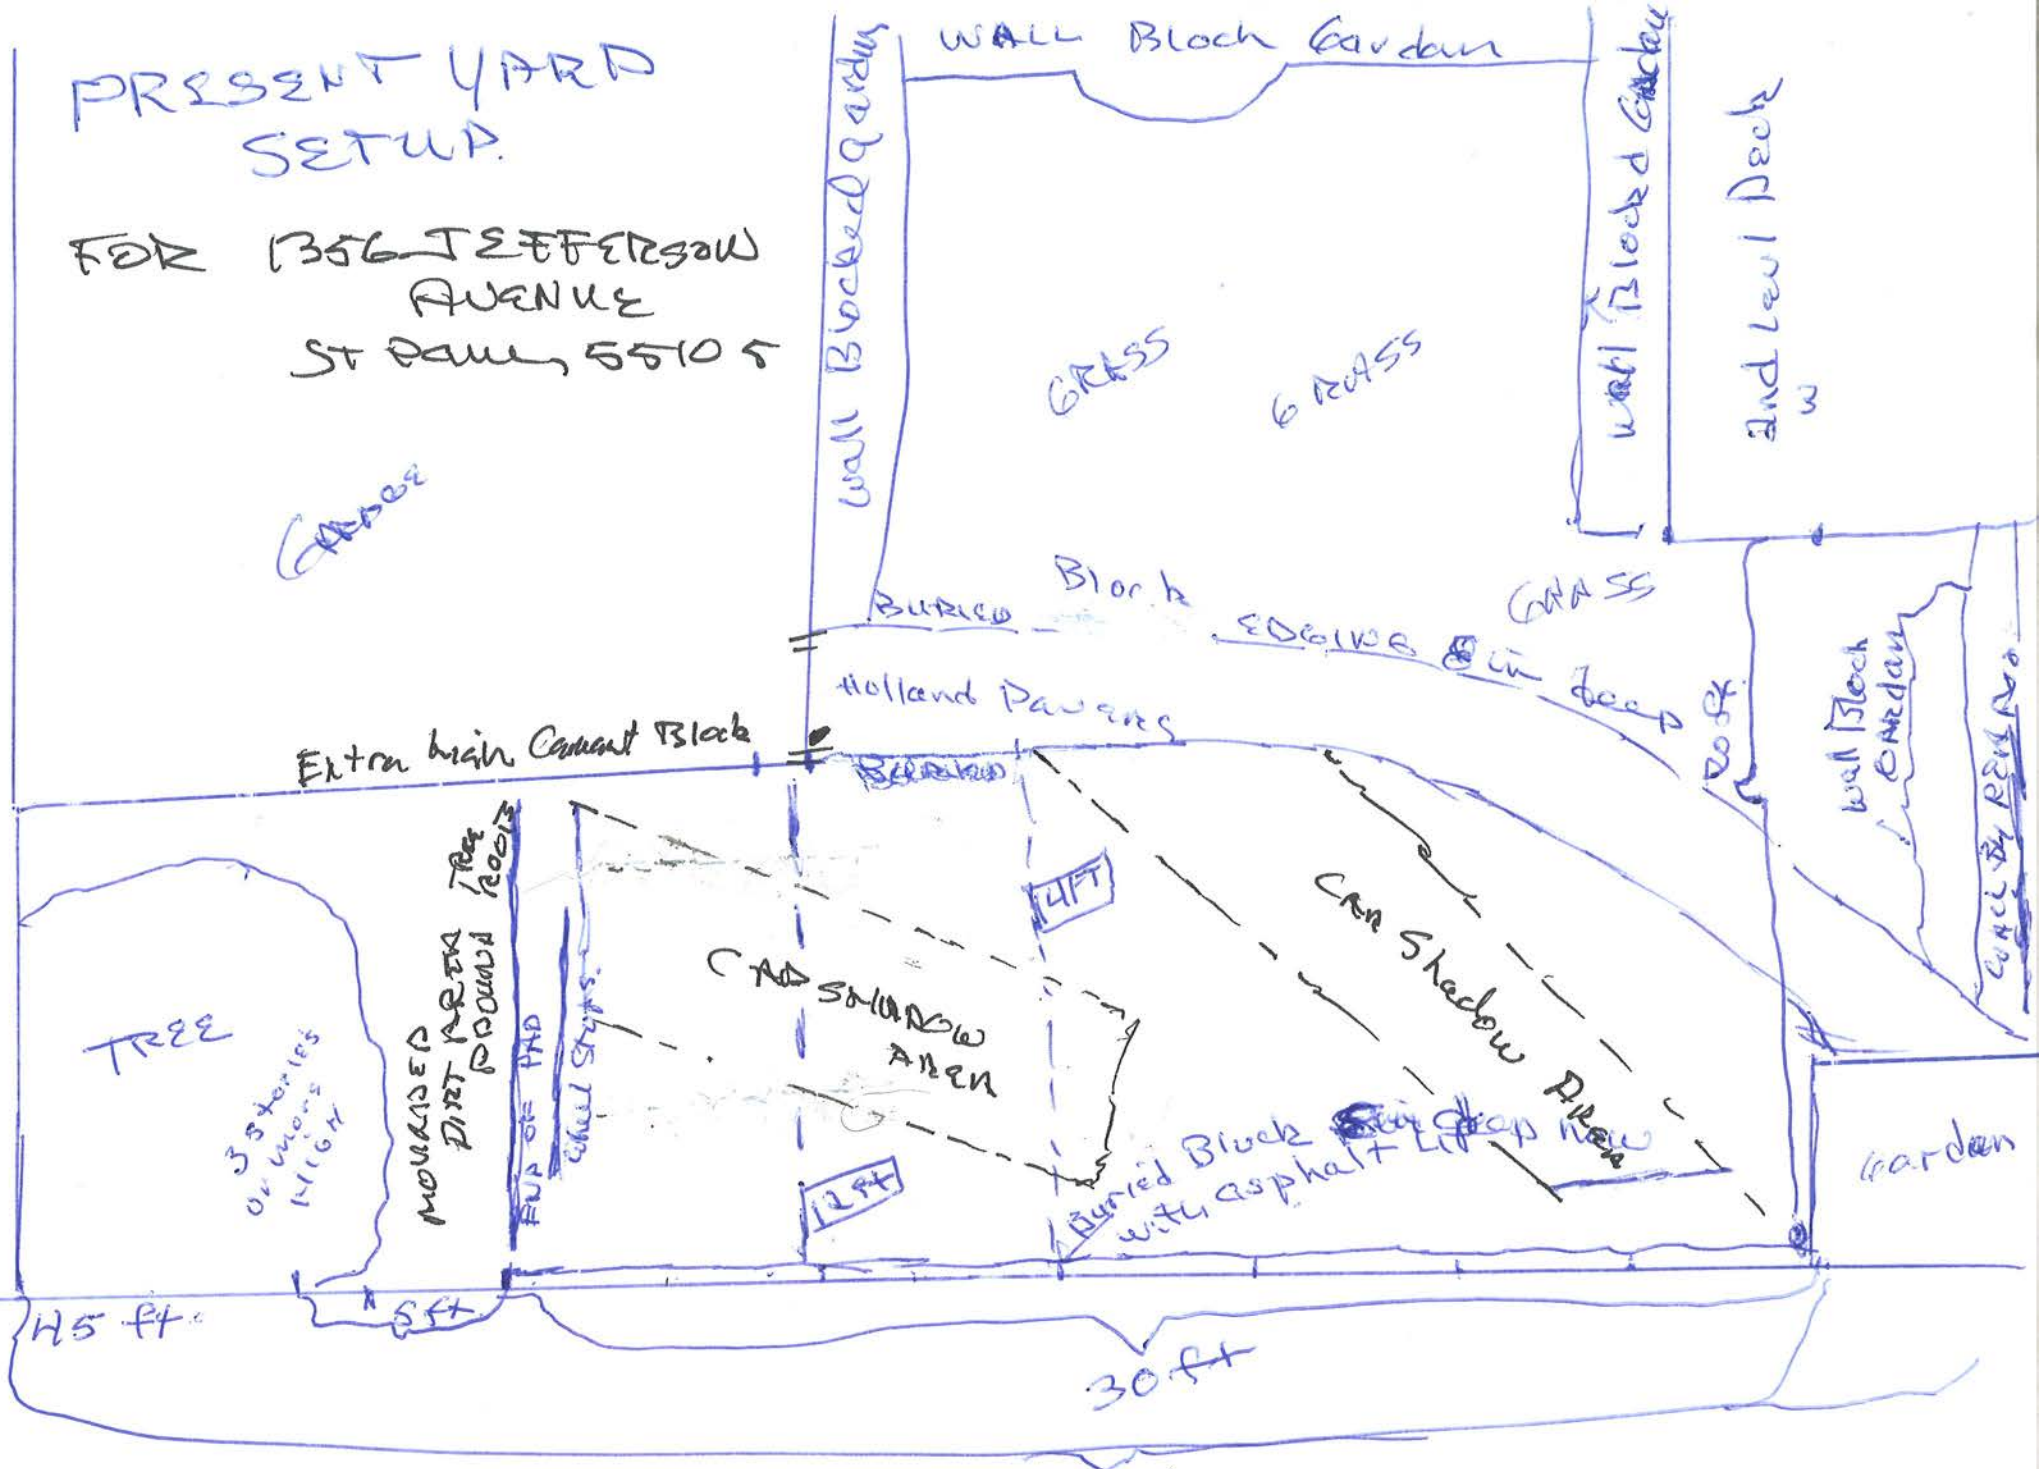

PRESENT YARD SETUP.

FOR 1356 JEFFERSON AVENUE
ST PAUL, 55105

45 ft.
All in Oil and Gas.