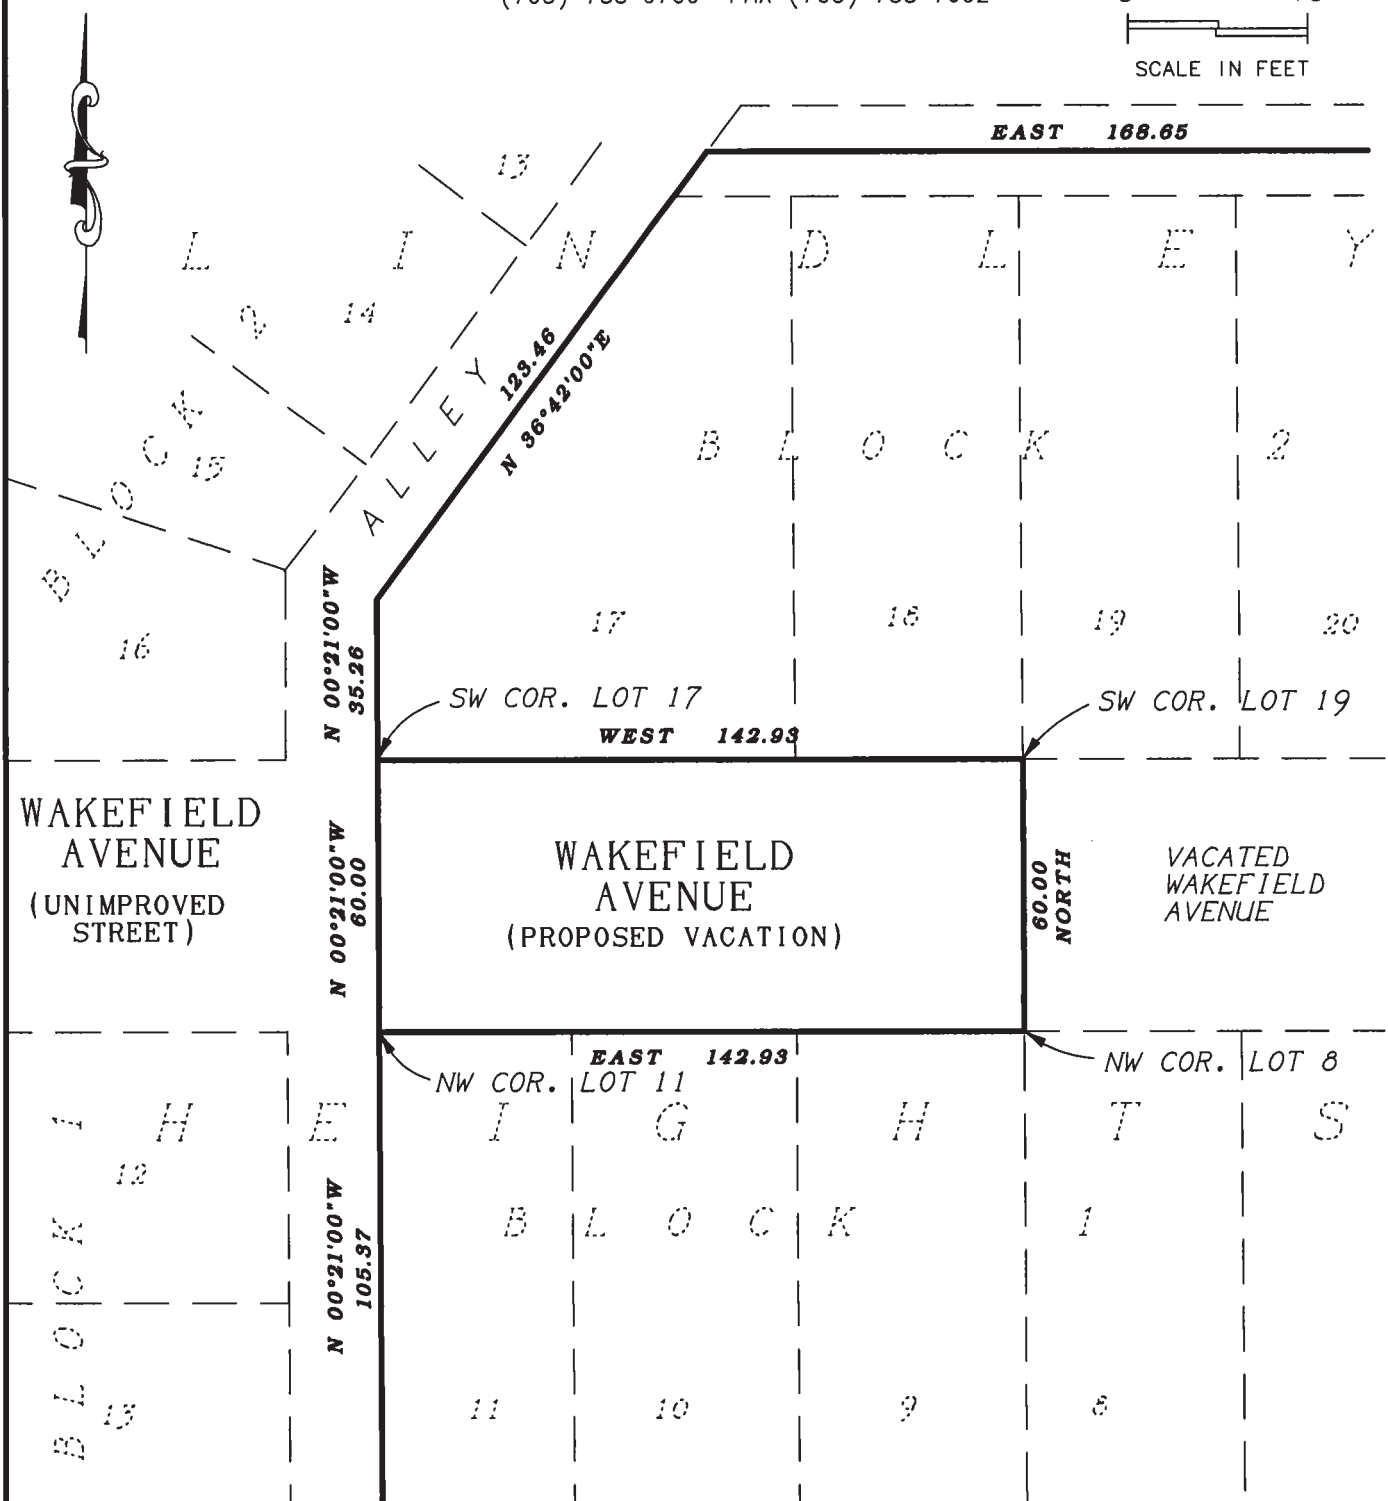

# SKETCH AND DESCRIPTION

FOR Wilson Ridge Apartments

**KURTH SURVEYING, INC.**  
 4002 JEFFERSON ST. N.E.  
 COLUMBIA HEIGHTS, MN. 55421  
 (763) 788-9769 FAX (763) 788-7602

DATE April 8, 2014

**PROPOSED DESCRIPTION FOR WAKEFIELD AVENUE VACATION**

All that part of Wakefield Avenue lying westerly of a line drawn from the northwest corner of Lot 8, Block 1, to the southwest corner of Lot 19, Block 2, and lying easterly of a line drawn from the northwest corner of Lot 11, Block 1, to the southwest corner of Lot 17, Block 2, all in LINDLEY HEIGHTS, Ramsey County, MN.