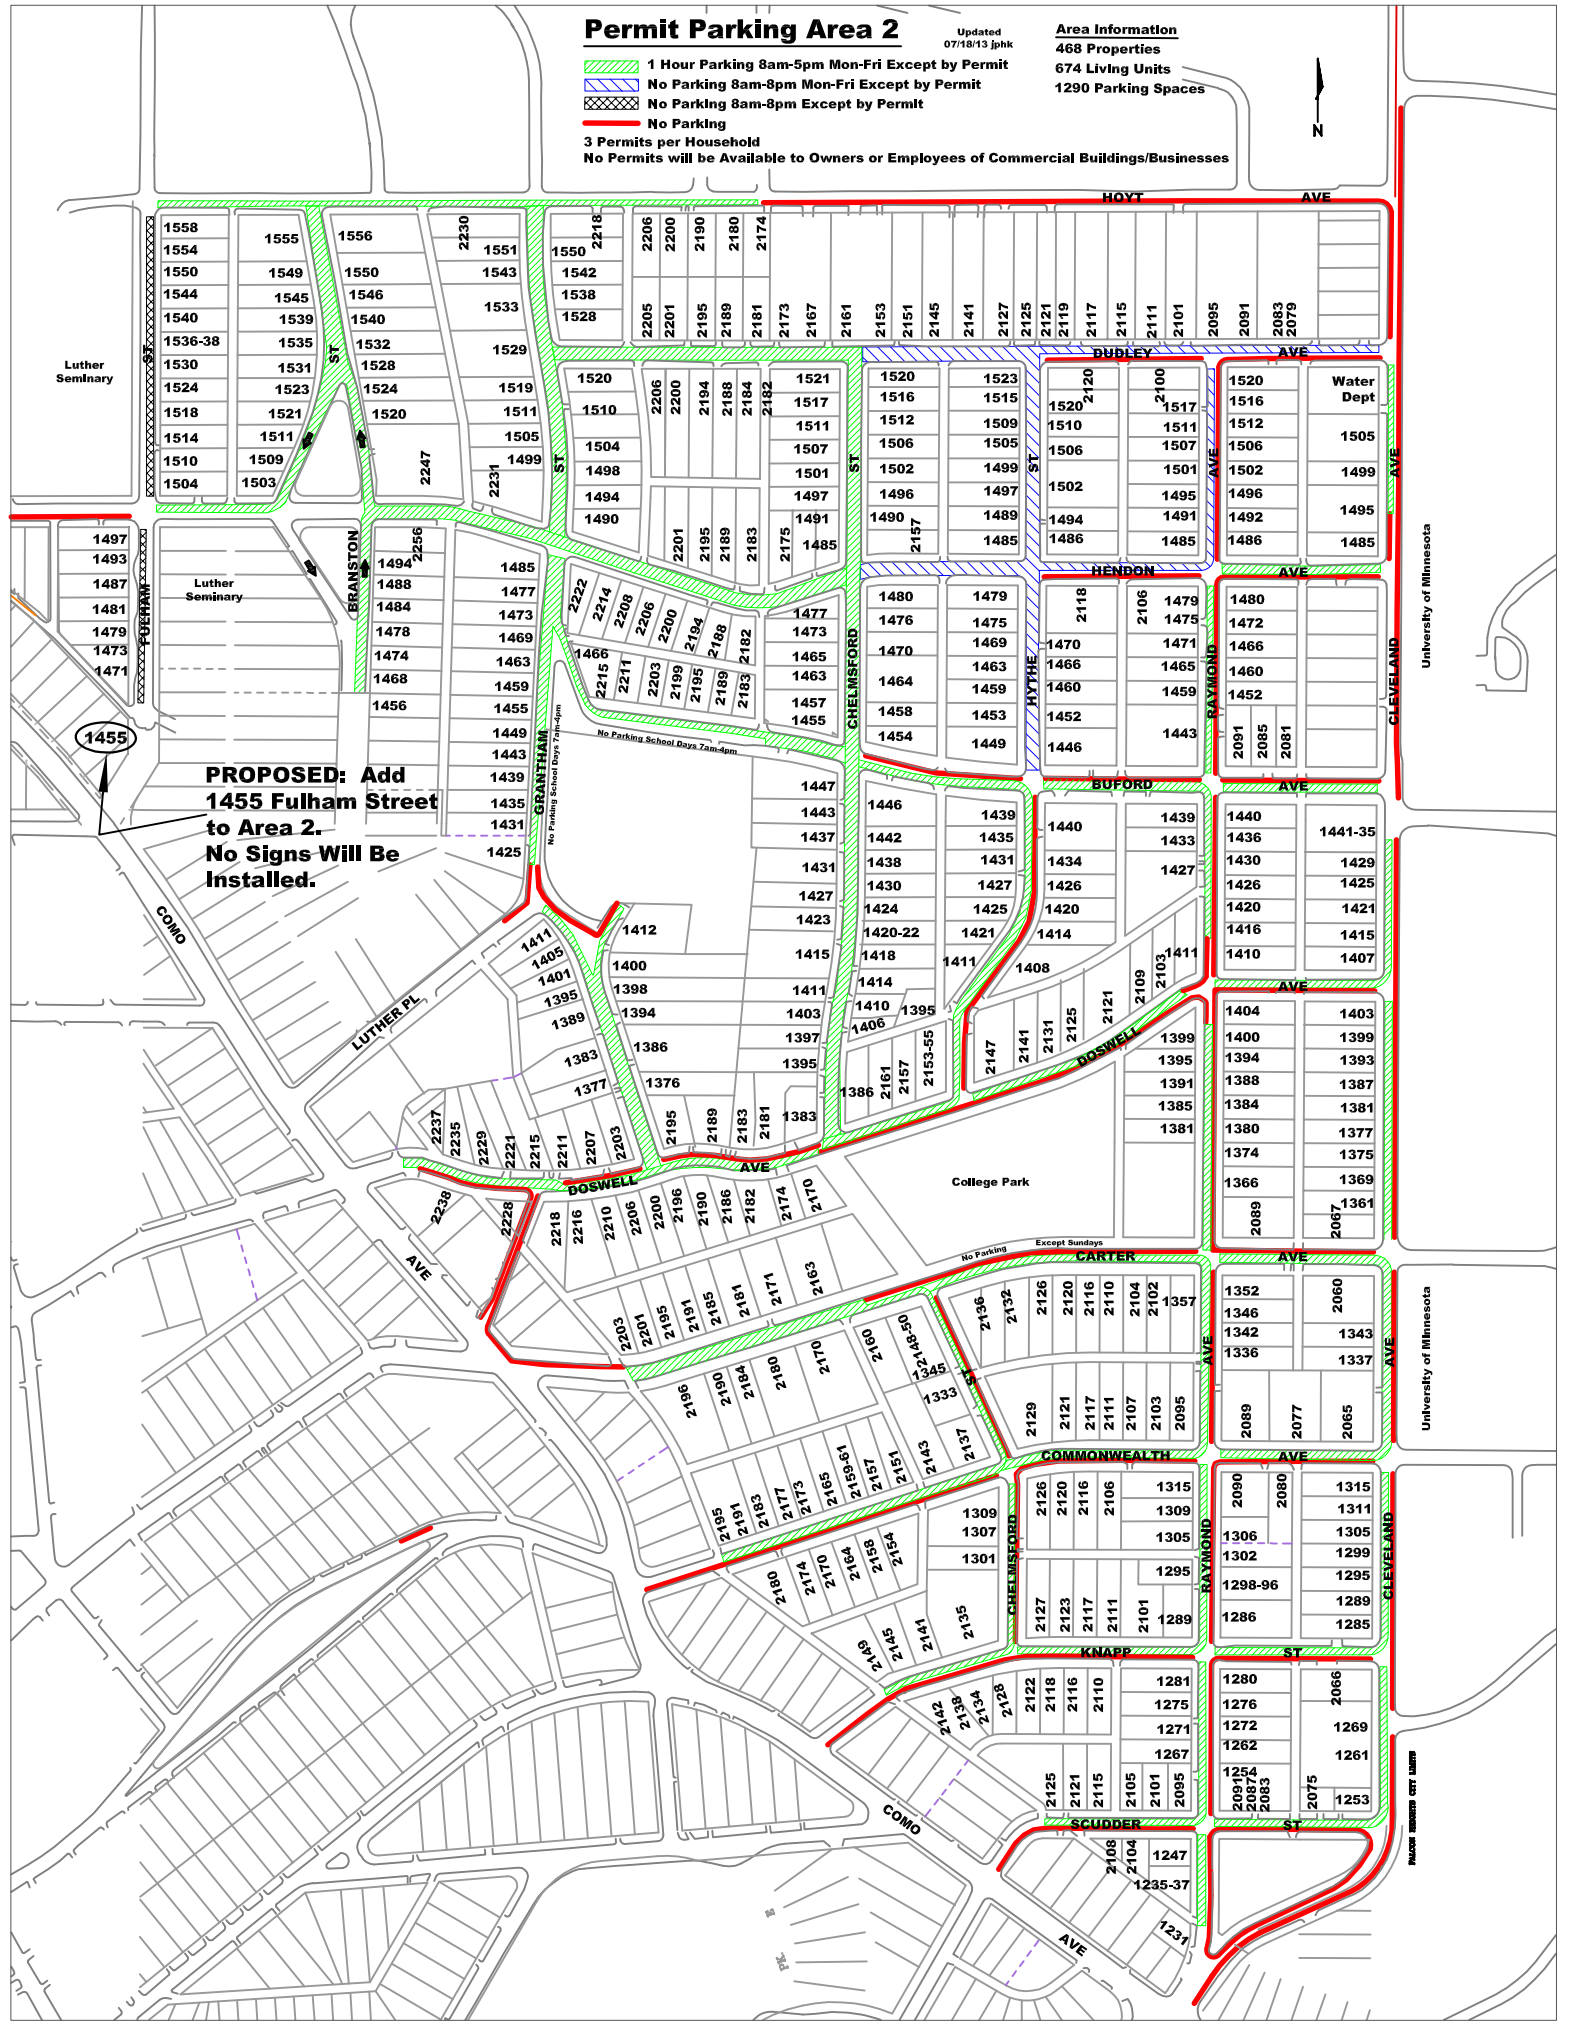

# Permit Parking Area 2

Updated 07/18/13 jphk

## Area Information

468 Properties  
674 Living Units  
1290 Parking Spaces

-  1 Hour Parking 8am-5pm Mon-Fri Except by Permit
  -  No Parking 8am-8pm Mon-Fri Except by Permit
  -  No Parking 8am-8pm Except by Permit
  -  No Parking
- 3 Permits per Household  
No Permits will be Available to Owners or Employees of Commercial Buildings/Businesses

No Parking School Days Tamper

No Parking Except Sundays