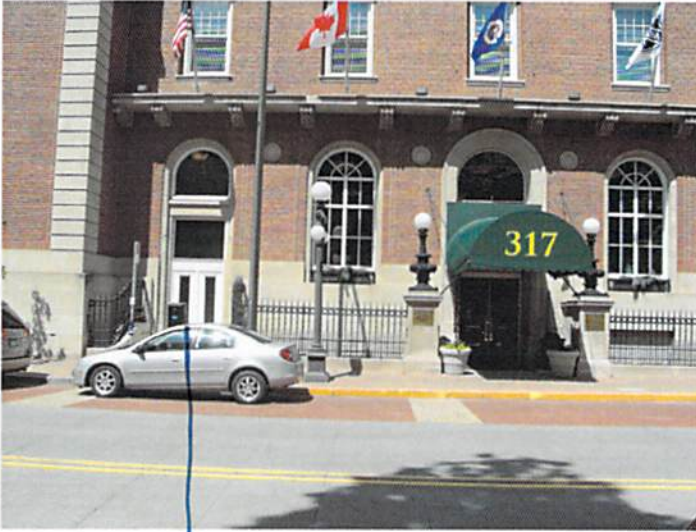

Date: July 23, 2013  
File #: 10 - 703993  
Folder Name: 317 WASHINGTON ST  
PIN: 062822240051

\* exit sign  
inside this  
set of doors

\* This is the  
exit sign which  
needs to be  
removed to clarify  
exiting route