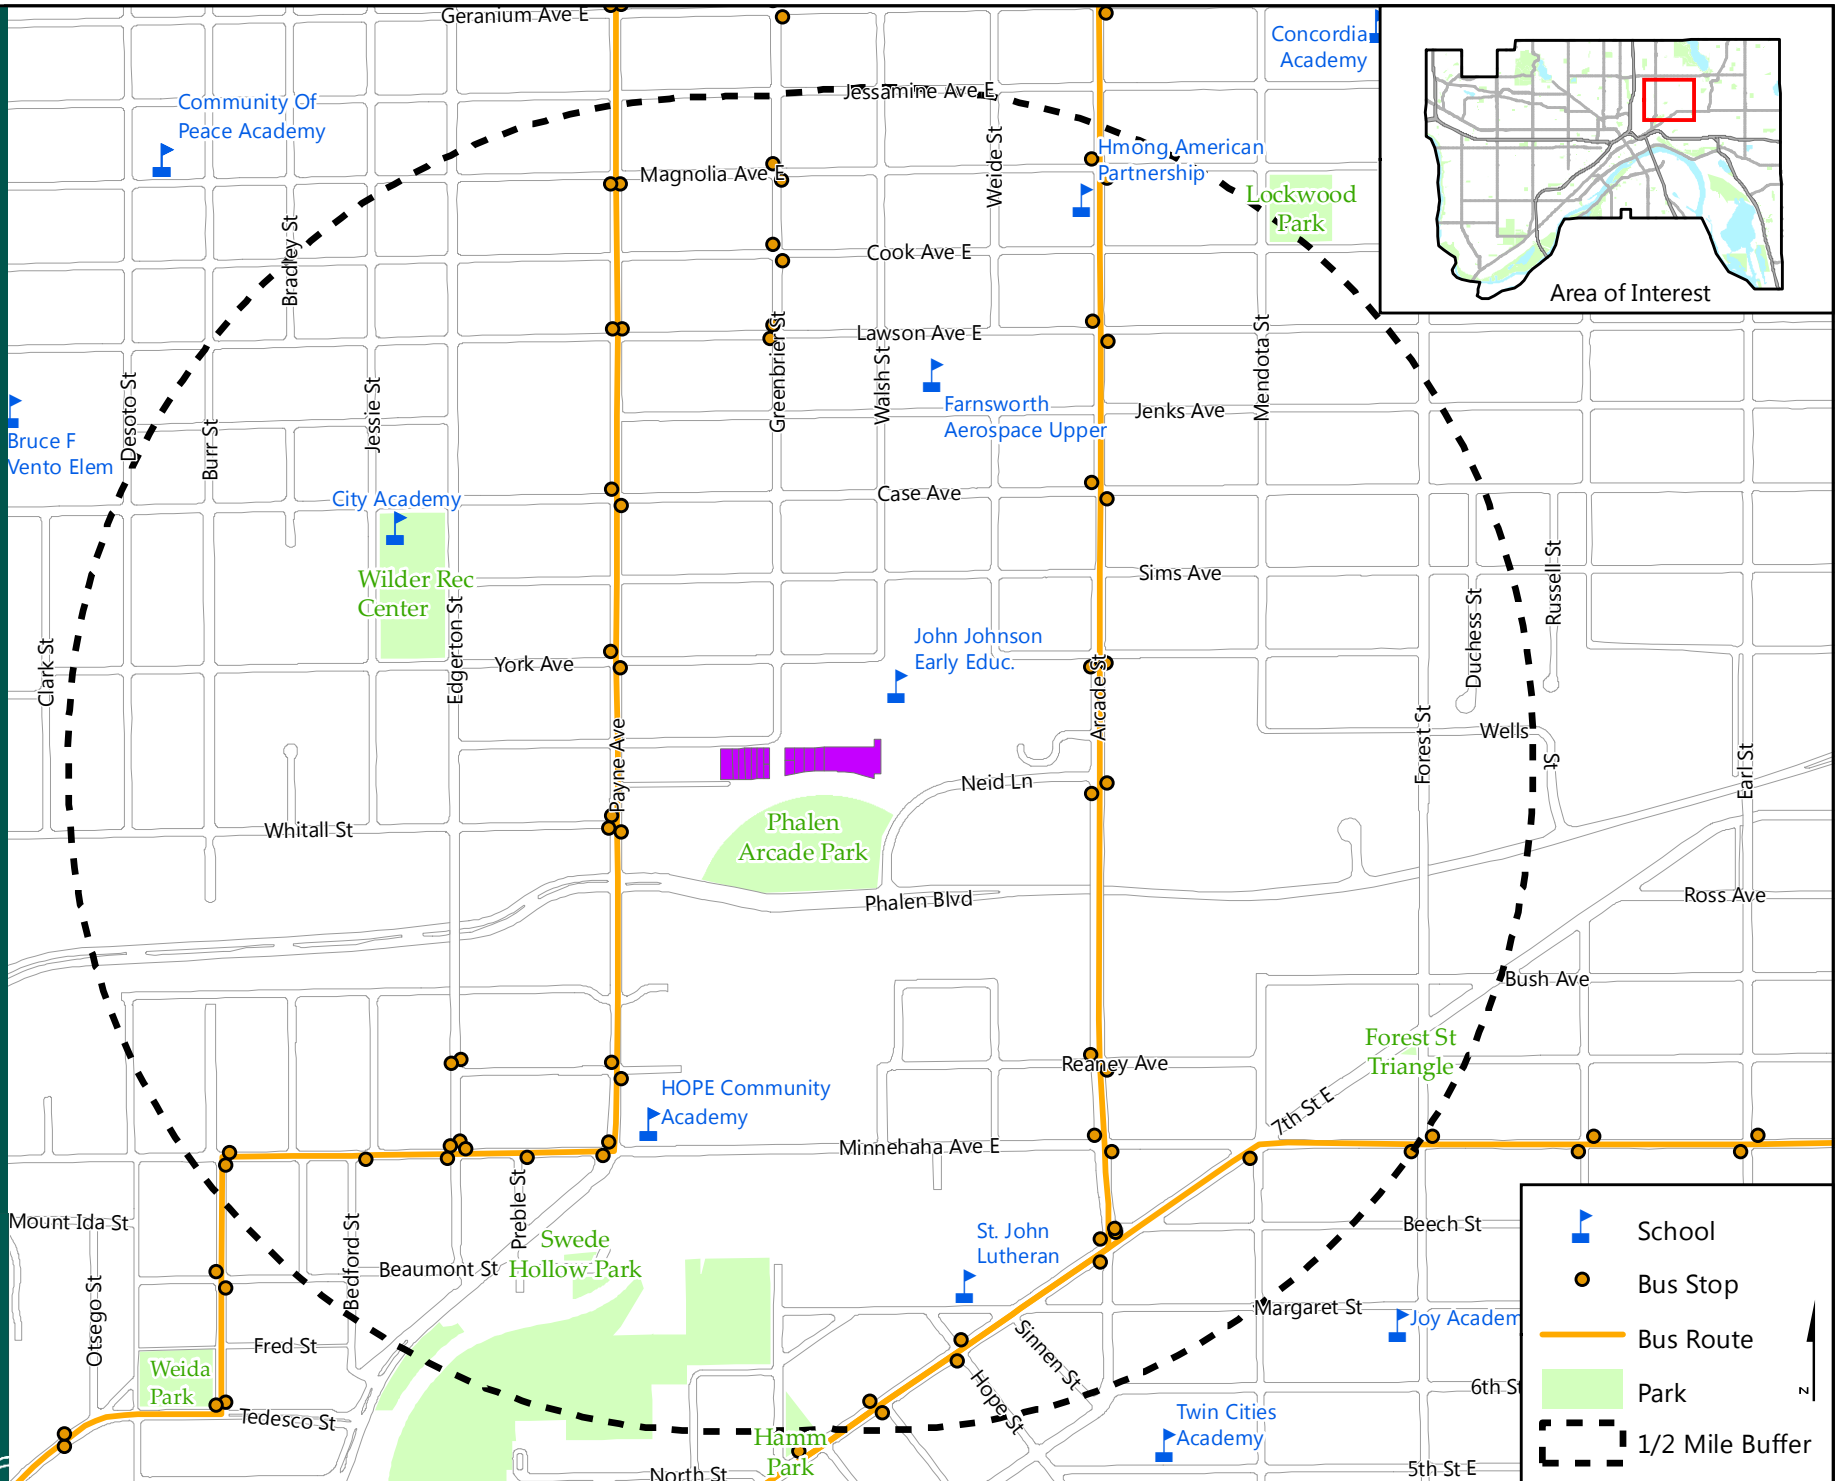

Legend

- City Halls
- Schools
- Hospitals
- Fire Stations
- Police Stations
- Recreational Centers
- Parcel Points
- Parcel Boundaries

Notes

Enter Map Description

201.3 0 100.63 201.3 Feet

Properties Between 680 & 722 Wells St

	School
	Bus Stop
	Bus Route
	Park
	1/2 Mile Buffer