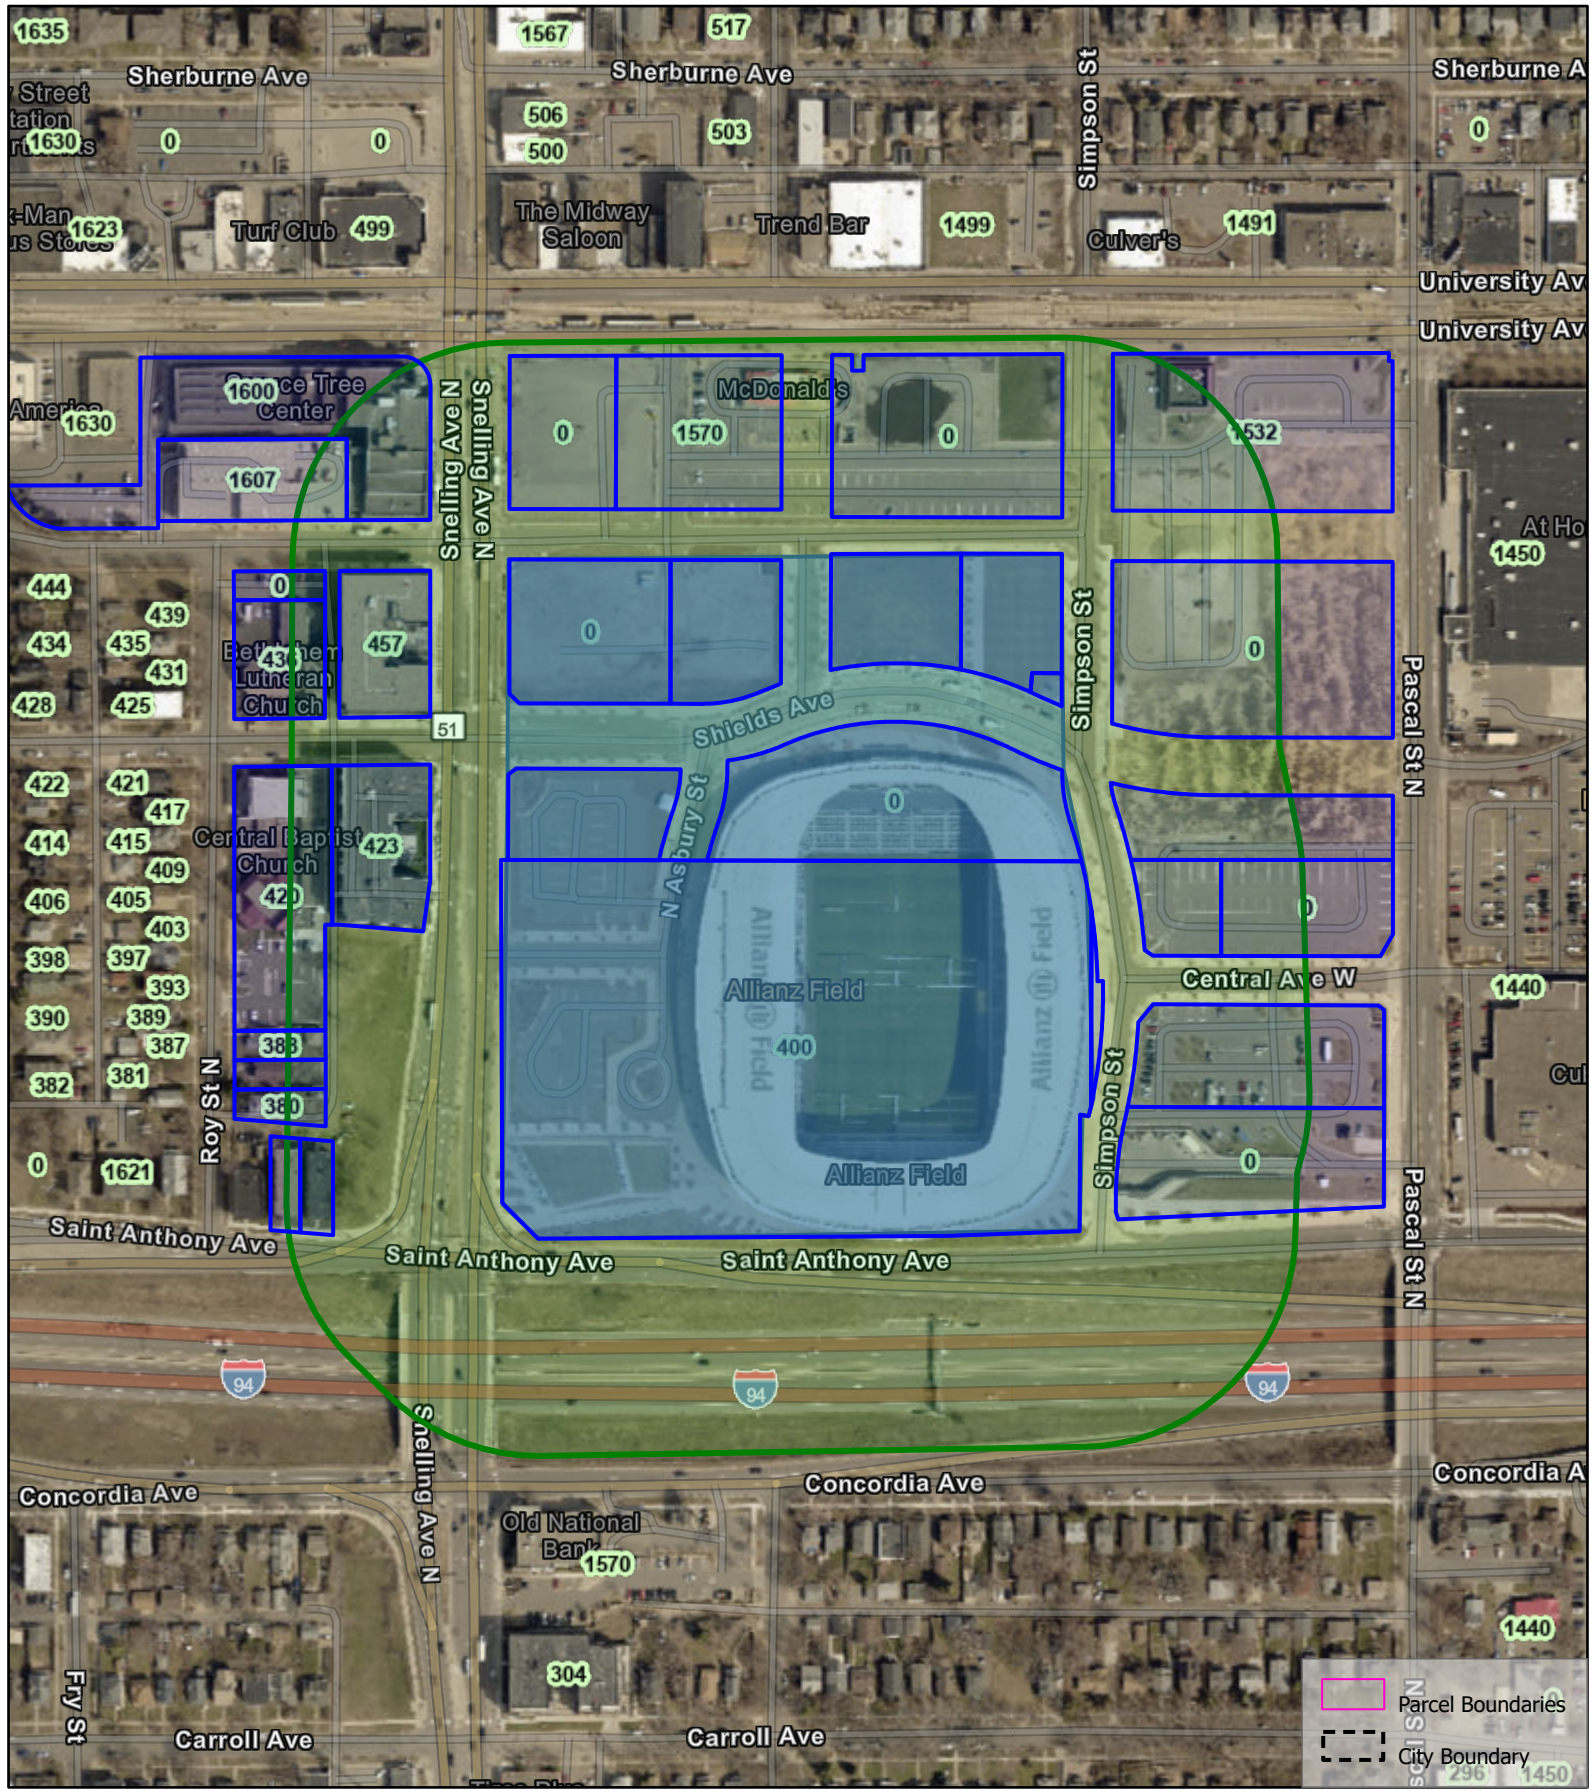

2025 Breakaway Minnesota Music Festival 300 ft Map

3/31/2025 10:21 AM

City of Saint Paul - Public Works, Esri Community Maps Contributors, Metropolitan Council, MetroGIS, © OpenStreetMap, Microsoft, Esri, TomTom, Garmin, SafeGraph, GeoTechnologies, Inc, METI/NASA, USGS,

The Geographic Information System (GIS) Data to which this notice is attached are made available pursuant to the Minnesota Government Data Practices Act (Minnesota Statutes Chapter 13). The GIS Data are provided to you "AS IS" and without any warranty as to their performance, merchantability, or fitness for any particular purpose. The GIS Data were developed by the City of Saint Paul for its own internal business purposes. The City of Saint Paul does not represent or warrant that the GIS Data or the data documentation are error-free, complete, current, or accurate. You are responsible for any consequences resulting from your use of the GIS Data or your reliance on the GIS Data. You should consult the data documentation for this particular GIS Data to determine the limitations of the GIS Data and the precision with which the GIS Data may depict distance, direction, location, or other geographic features. If you transmit or provide the GIS Data (or any portion of it) to another user, the GIS Data must include a copy of this disclaimer.