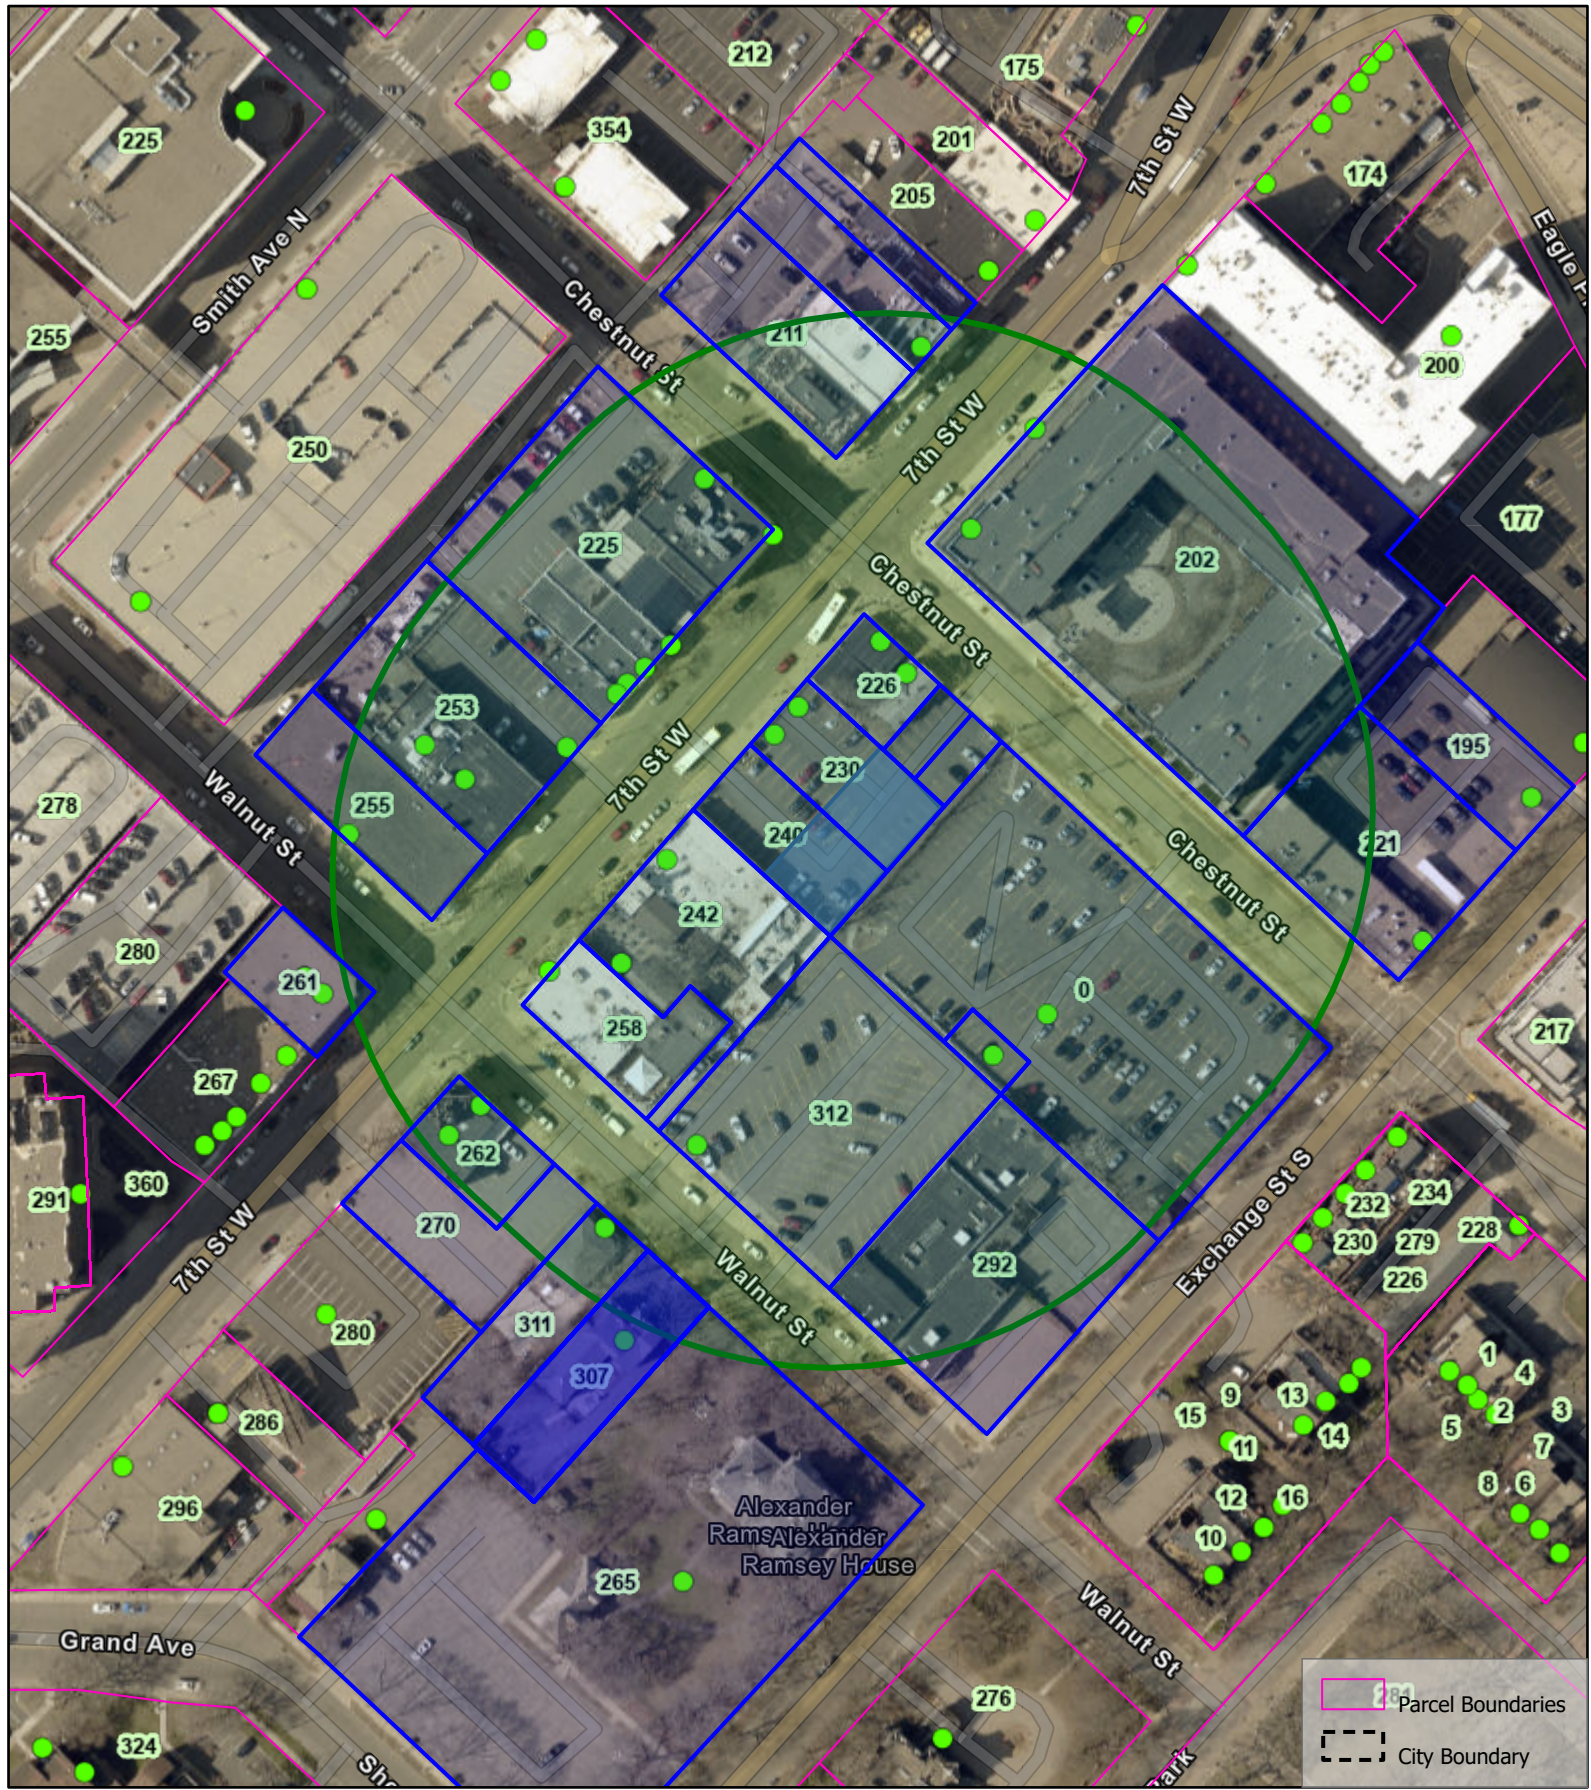

Burger Moe's St Patrick's Day Lucky Palooza 300 ft Map

1/9/2024 3:32 PM

Esri Community Maps Contributors, County of Ramsey, Metropolitan Council, MetroGIS, © OpenStreetMap, Microsoft, Esri, TomTom, Garmin, SafeGraph, GeoTechnologies, Inc, METI/NASA, USGS, EPA, NPS, US

The Geographic Information System (GIS) Data to which this notice is attached are made available pursuant to the Minnesota Government Data Practices Act (Minnesota Statutes Chapter 13). The GIS Data are provided to you "AS IS" and without any warranty as to their performance, merchantability, or fitness for any particular purpose. The GIS Data were developed by the City of Saint Paul for its own internal business purposes. The City of Saint Paul does not represent or warrant that the GIS Data or the data documentation are error-free, complete, current, or accurate. You are responsible for any consequences resulting from your use of the GIS Data or your reliance on the GIS Data. You should consult the data documentation for this particular GIS Data to determine the limitations of the GIS Data and the precision with which the GIS Data may depict distance, direction, location, or other geographic features. If you transmit or provide the GIS Data (or any portion of it) to another user, the GIS Data must include a copy of this disclaimer.