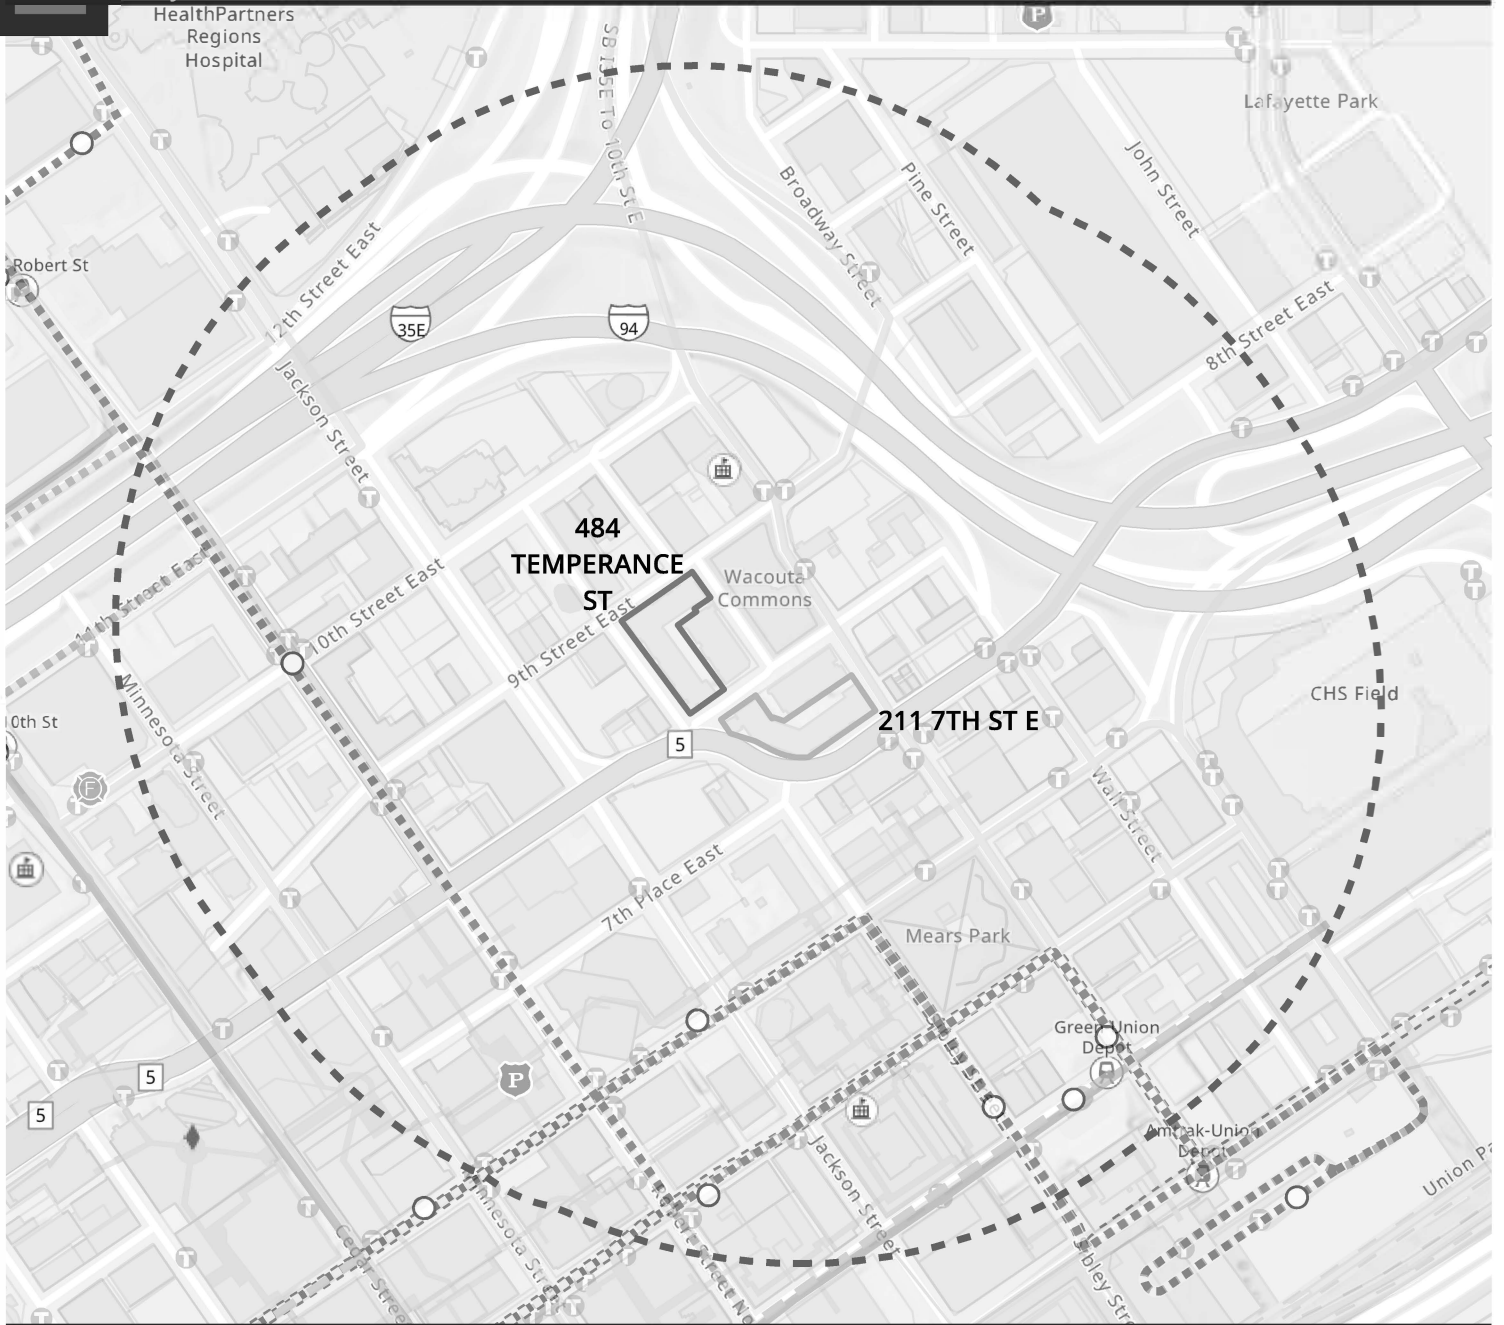

Sibley Court & Sibley Park Conduit Bond Preservation Project

HRA Board Report Map
July 12, 2023

Sibley Park	Fire Stations	B Line
Sibley Court	Police Stations	G Line
1/2-Mile Distance	Public schools	Gold Line
	Postsecondary education	Green Line
	Bus stops	Riverview
	Bus routes	Purple Line
		Transitway Stations
		Trails

0 235 470 940 US Feet