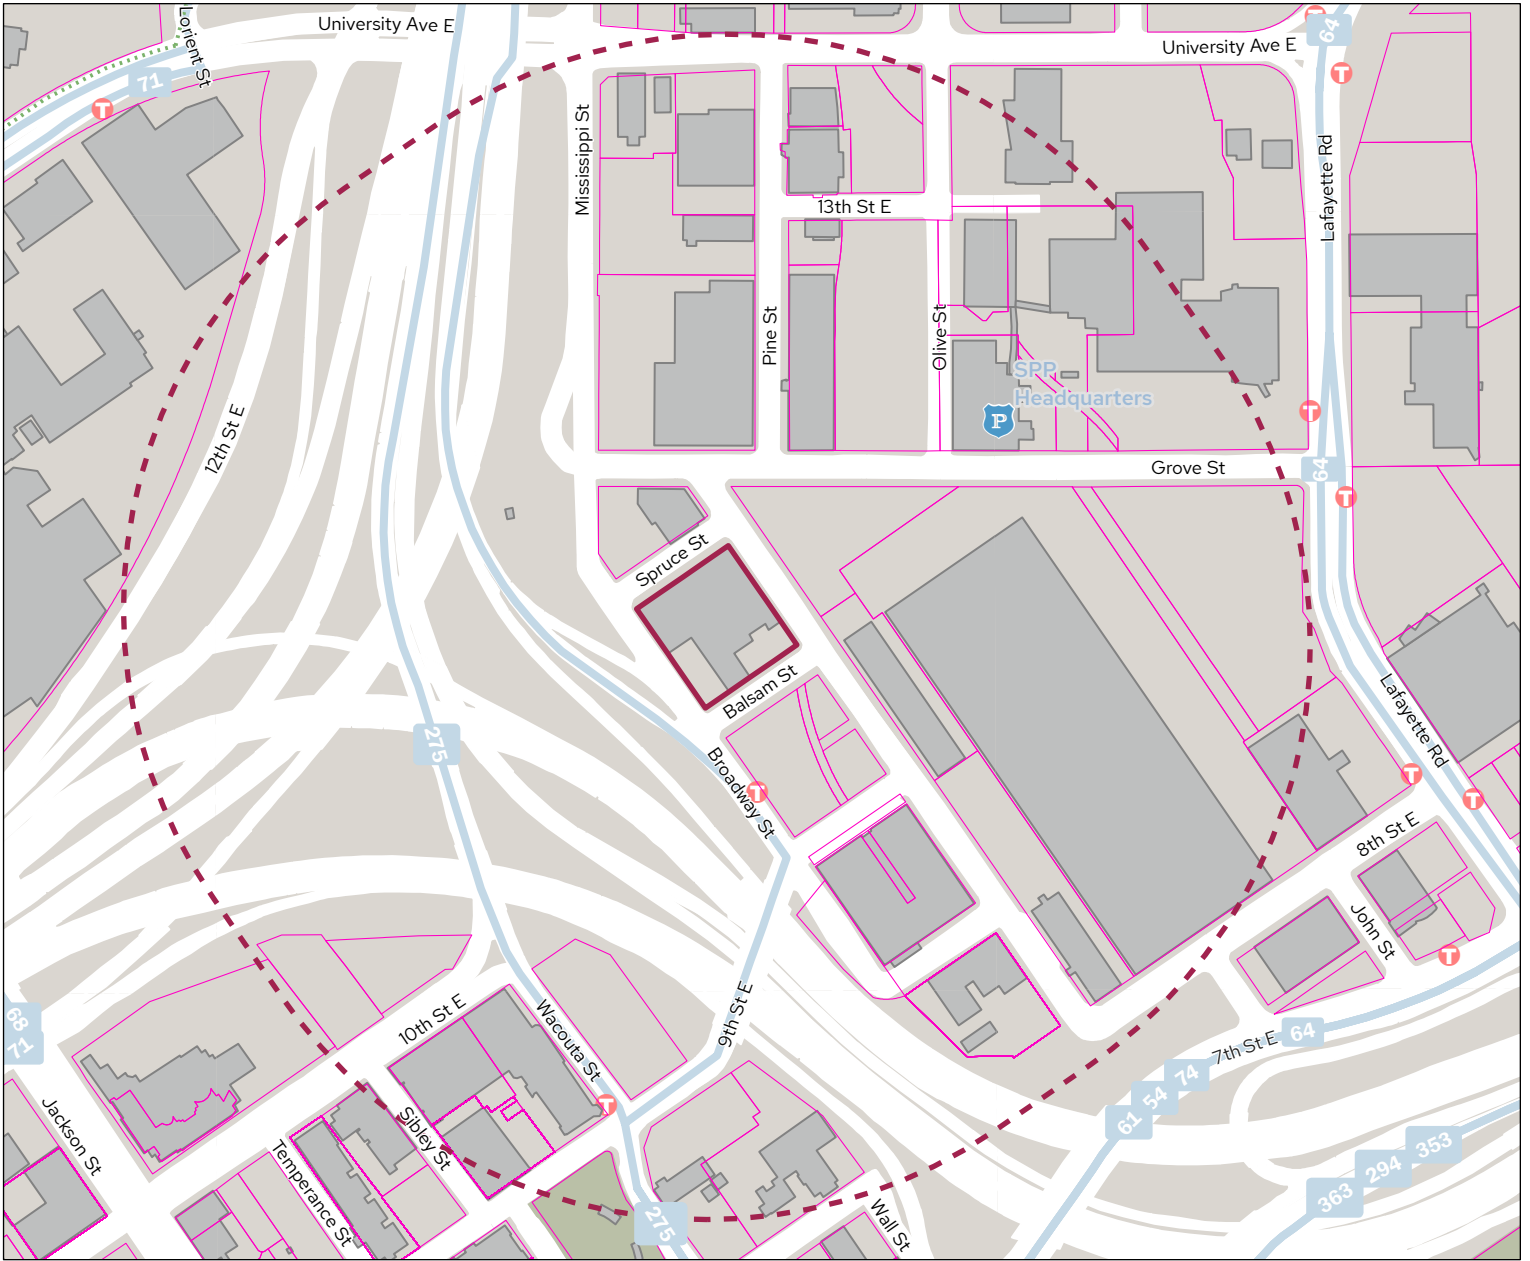

Balsam on Broadway (540 Broadway St)

Saturday, April 15, 2023

- Subject Parcel
- 1/4 mile distance
- Tax Parcels
- P Police Stations
- F Fire Stations
- 📖 Library Locations
- 🏫 Schools
- 🌳 Recreation Facilities
- ⋯ Trails
- Transit routes
- T Transit stops

SAINT PAUL
PLANNING & ECONOMIC
DEVELOPMENT