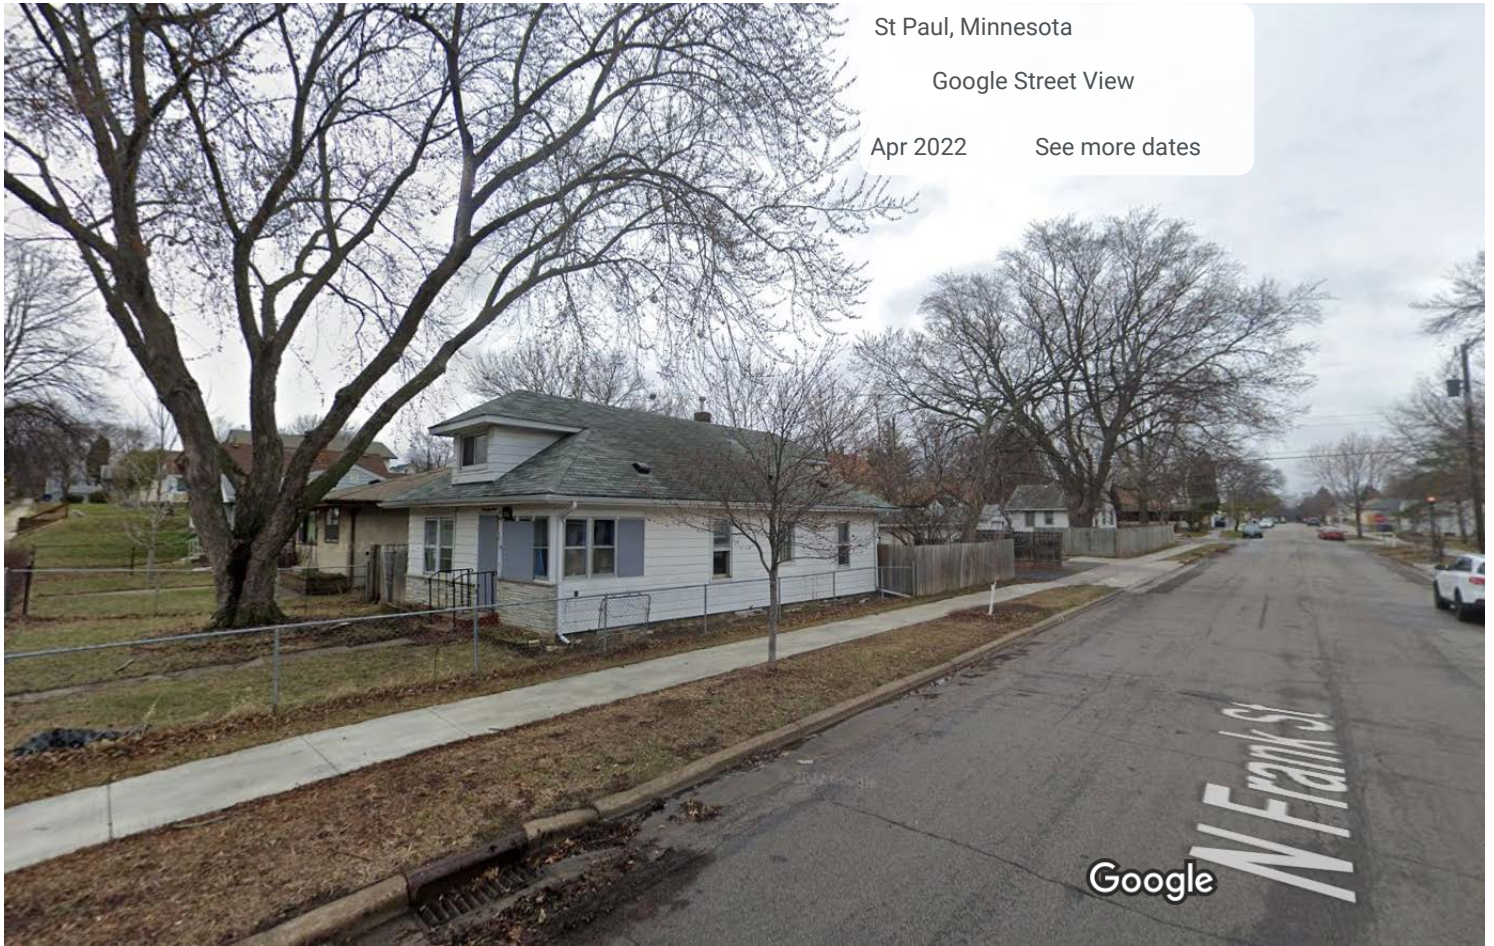

992 N Frank St

1117 Jenks (intersection of Jenks and Frank)

St Paul, Minnesota

Google Street View

Apr 2022

See more dates

Image capture: Apr 2022 © 2023 Google

1117 Jenks Ave E

All

Street View & 360°