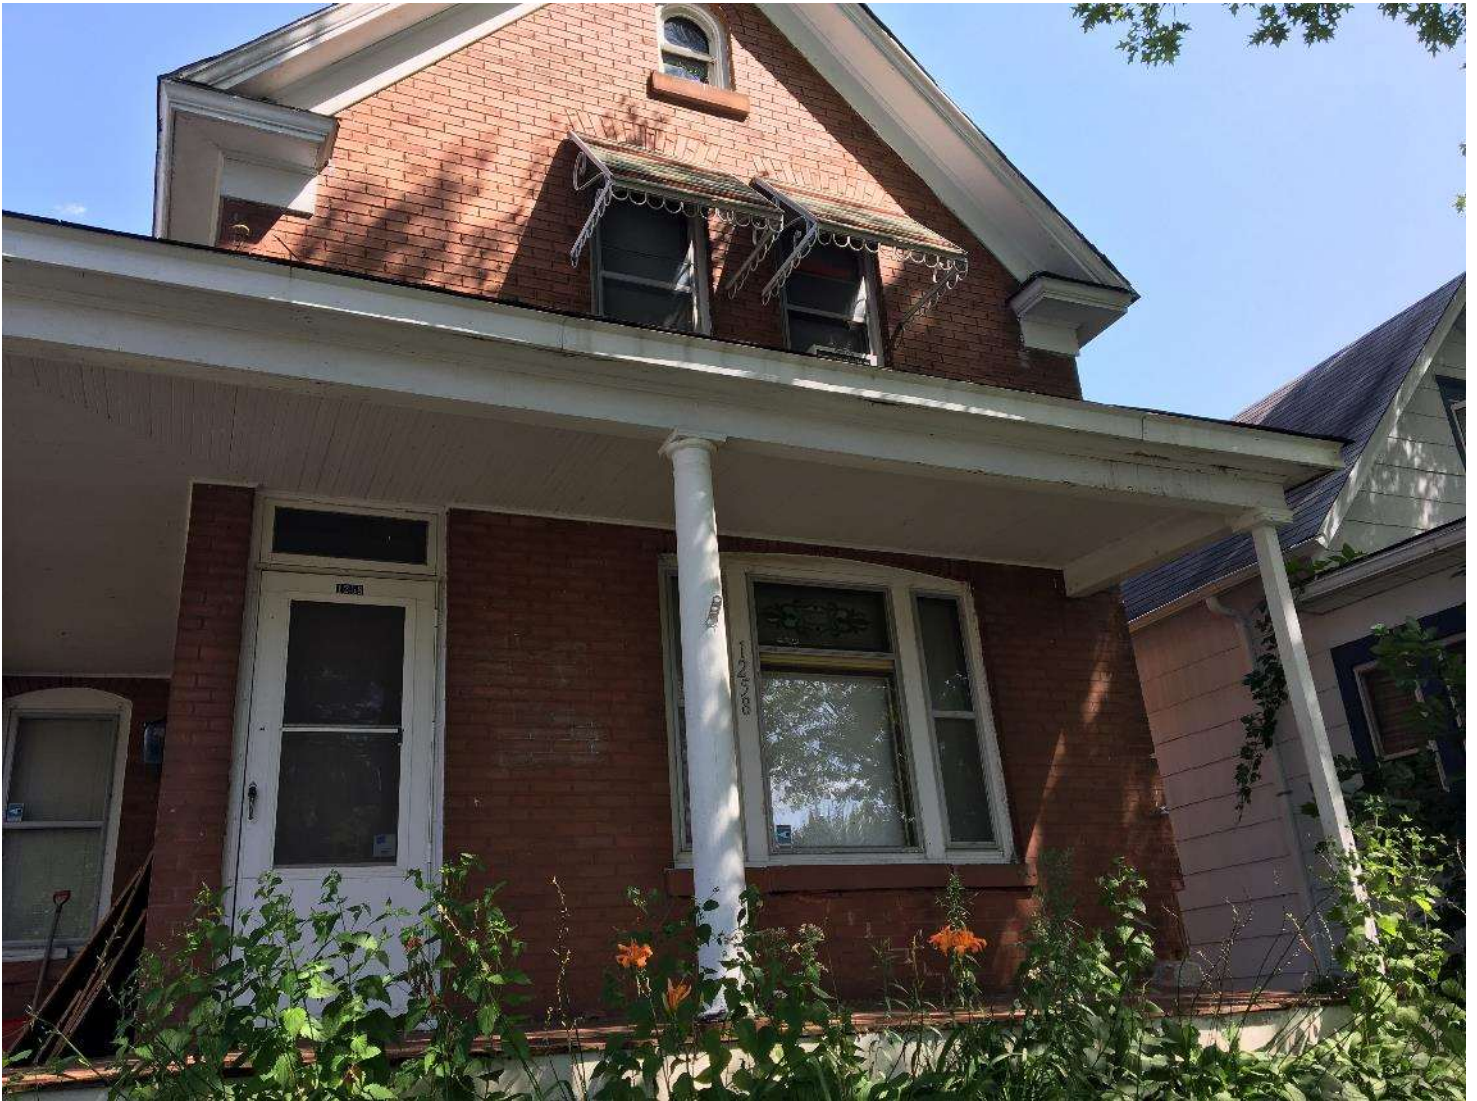

Date: August 22, 2019
File #: 19 - 075022
Folder Name: 1258 ALBEMARLE ST
PIN: 242923440130

Date: August 22, 2019
File #: 19 - 075022
Folder Name: 1258 ALBEMARLE ST
PIN: 242923440130

Date: August 22, 2019
File #: 19 - 075022
Folder Name: 1258 ALBEMARLE ST
PIN: 242923440130