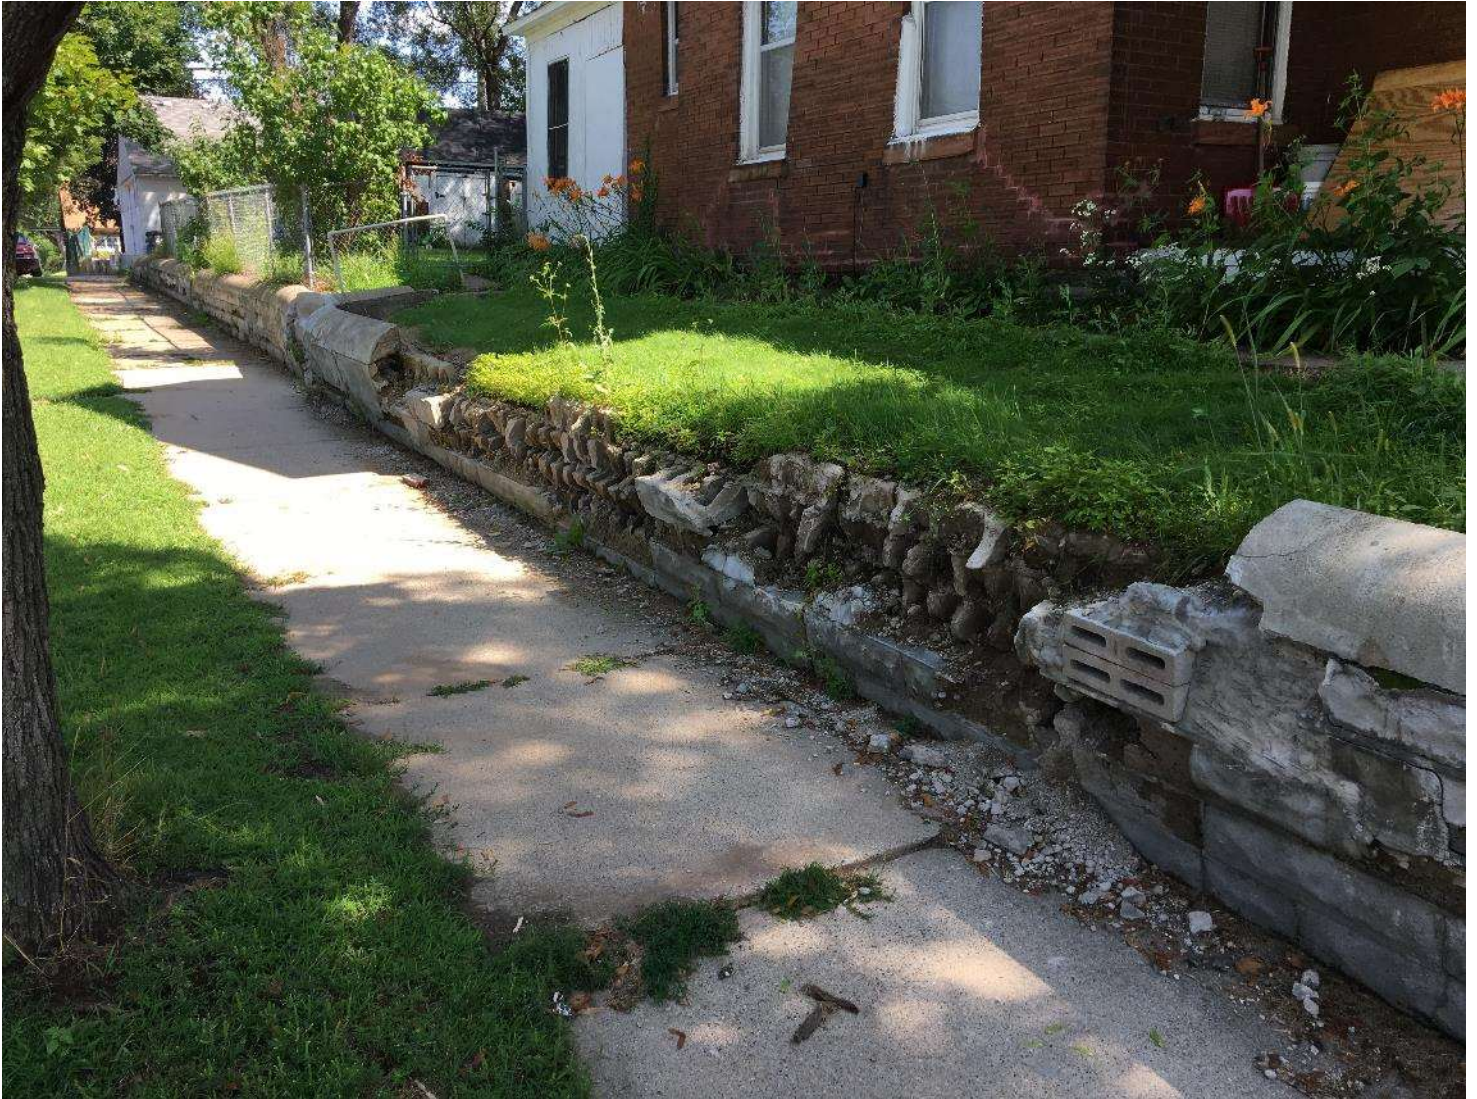

Date: August 22, 2019
File #: 19 - 075022
Folder Name: 1258 ALBEMARLE ST
PIN: 242923440130