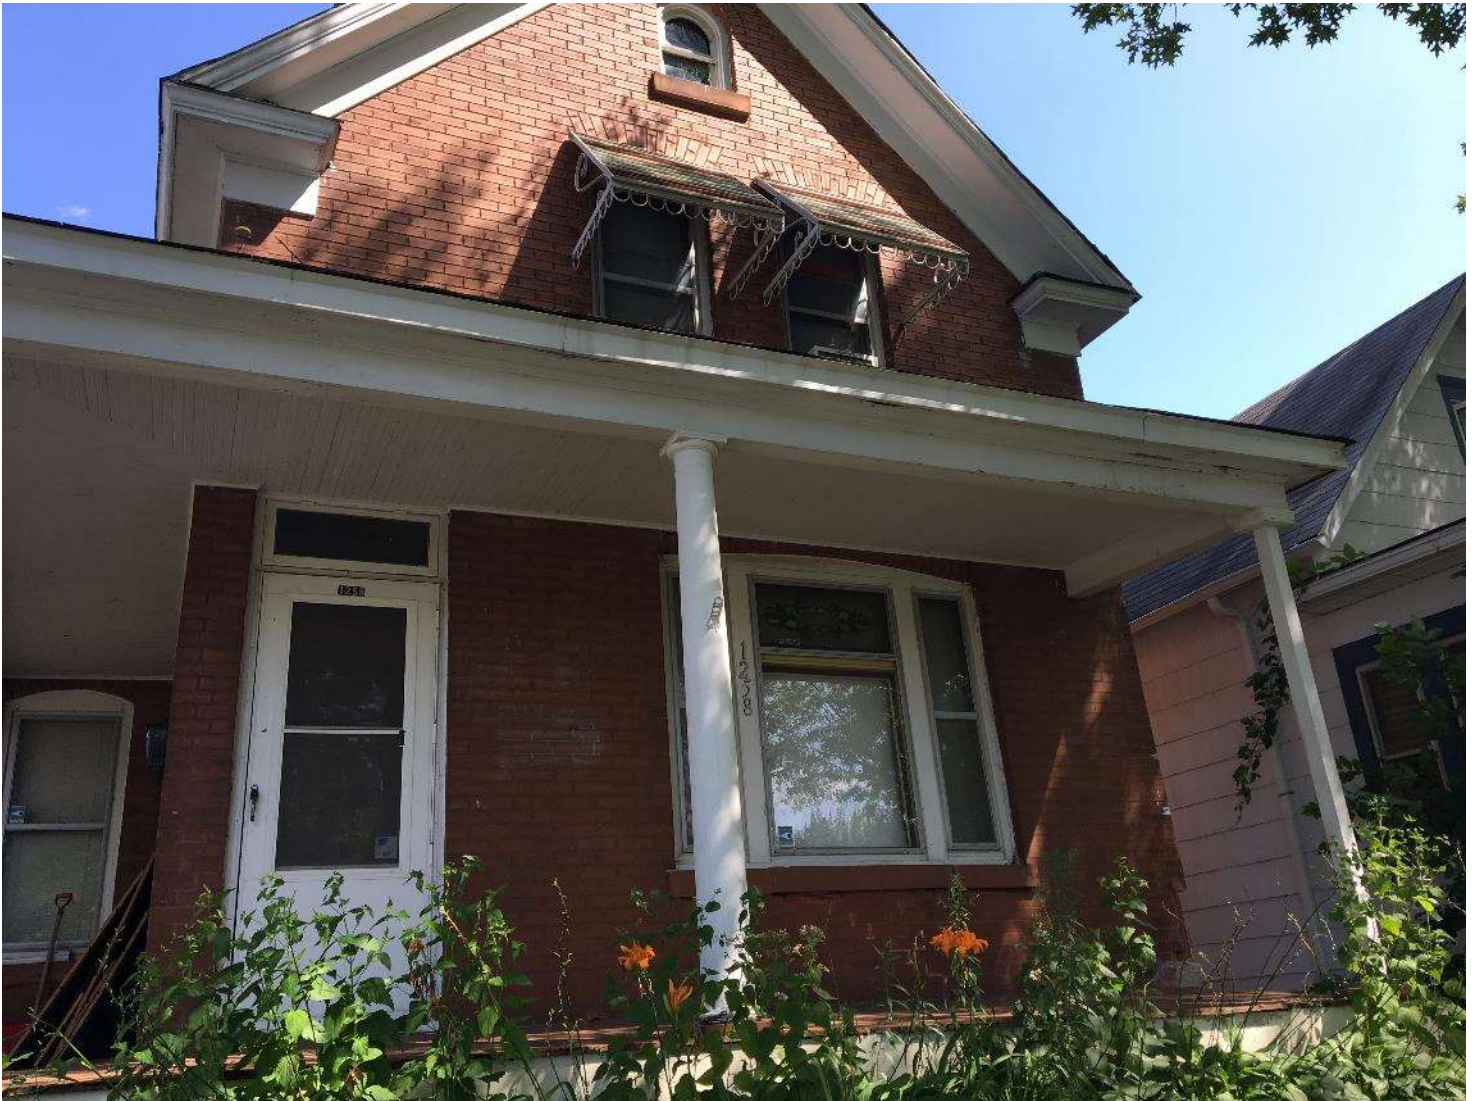

Date: August 22, 2019
File #: 19 - 075022
Folder Name: 1258 ALBEMARLE ST
PIN: 242923440130

Date: August 22, 2019
File #: 19 - 075022
Folder Name: 1258 ALBEMARLE ST
PIN: 242923440130

Date: August 22, 2019
File #: 19 - 075022
Folder Name: 1258 ALBEMARLE ST
PIN: 242923440130