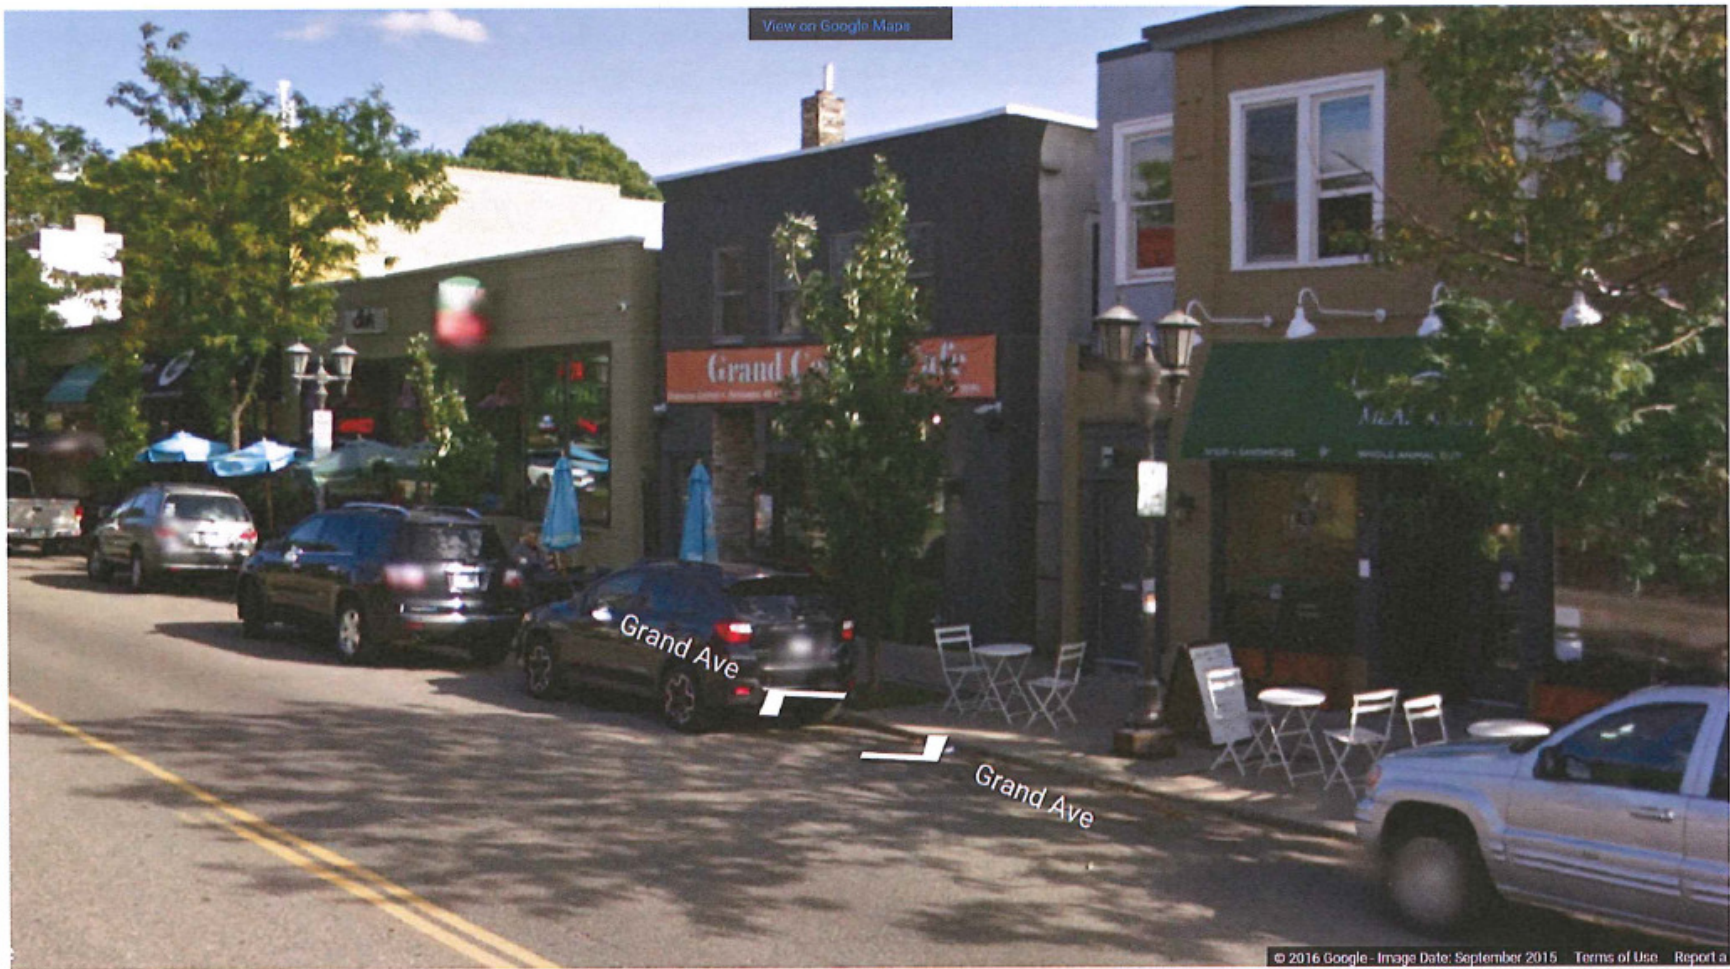

1672 Grand Ave - Google Street Photo

Jerome Benner II
French Meadow Bakery - Facing East

FRENCH MEADOW SPEAKER AT DOORWAY ENTRANCE UNDER AWNING