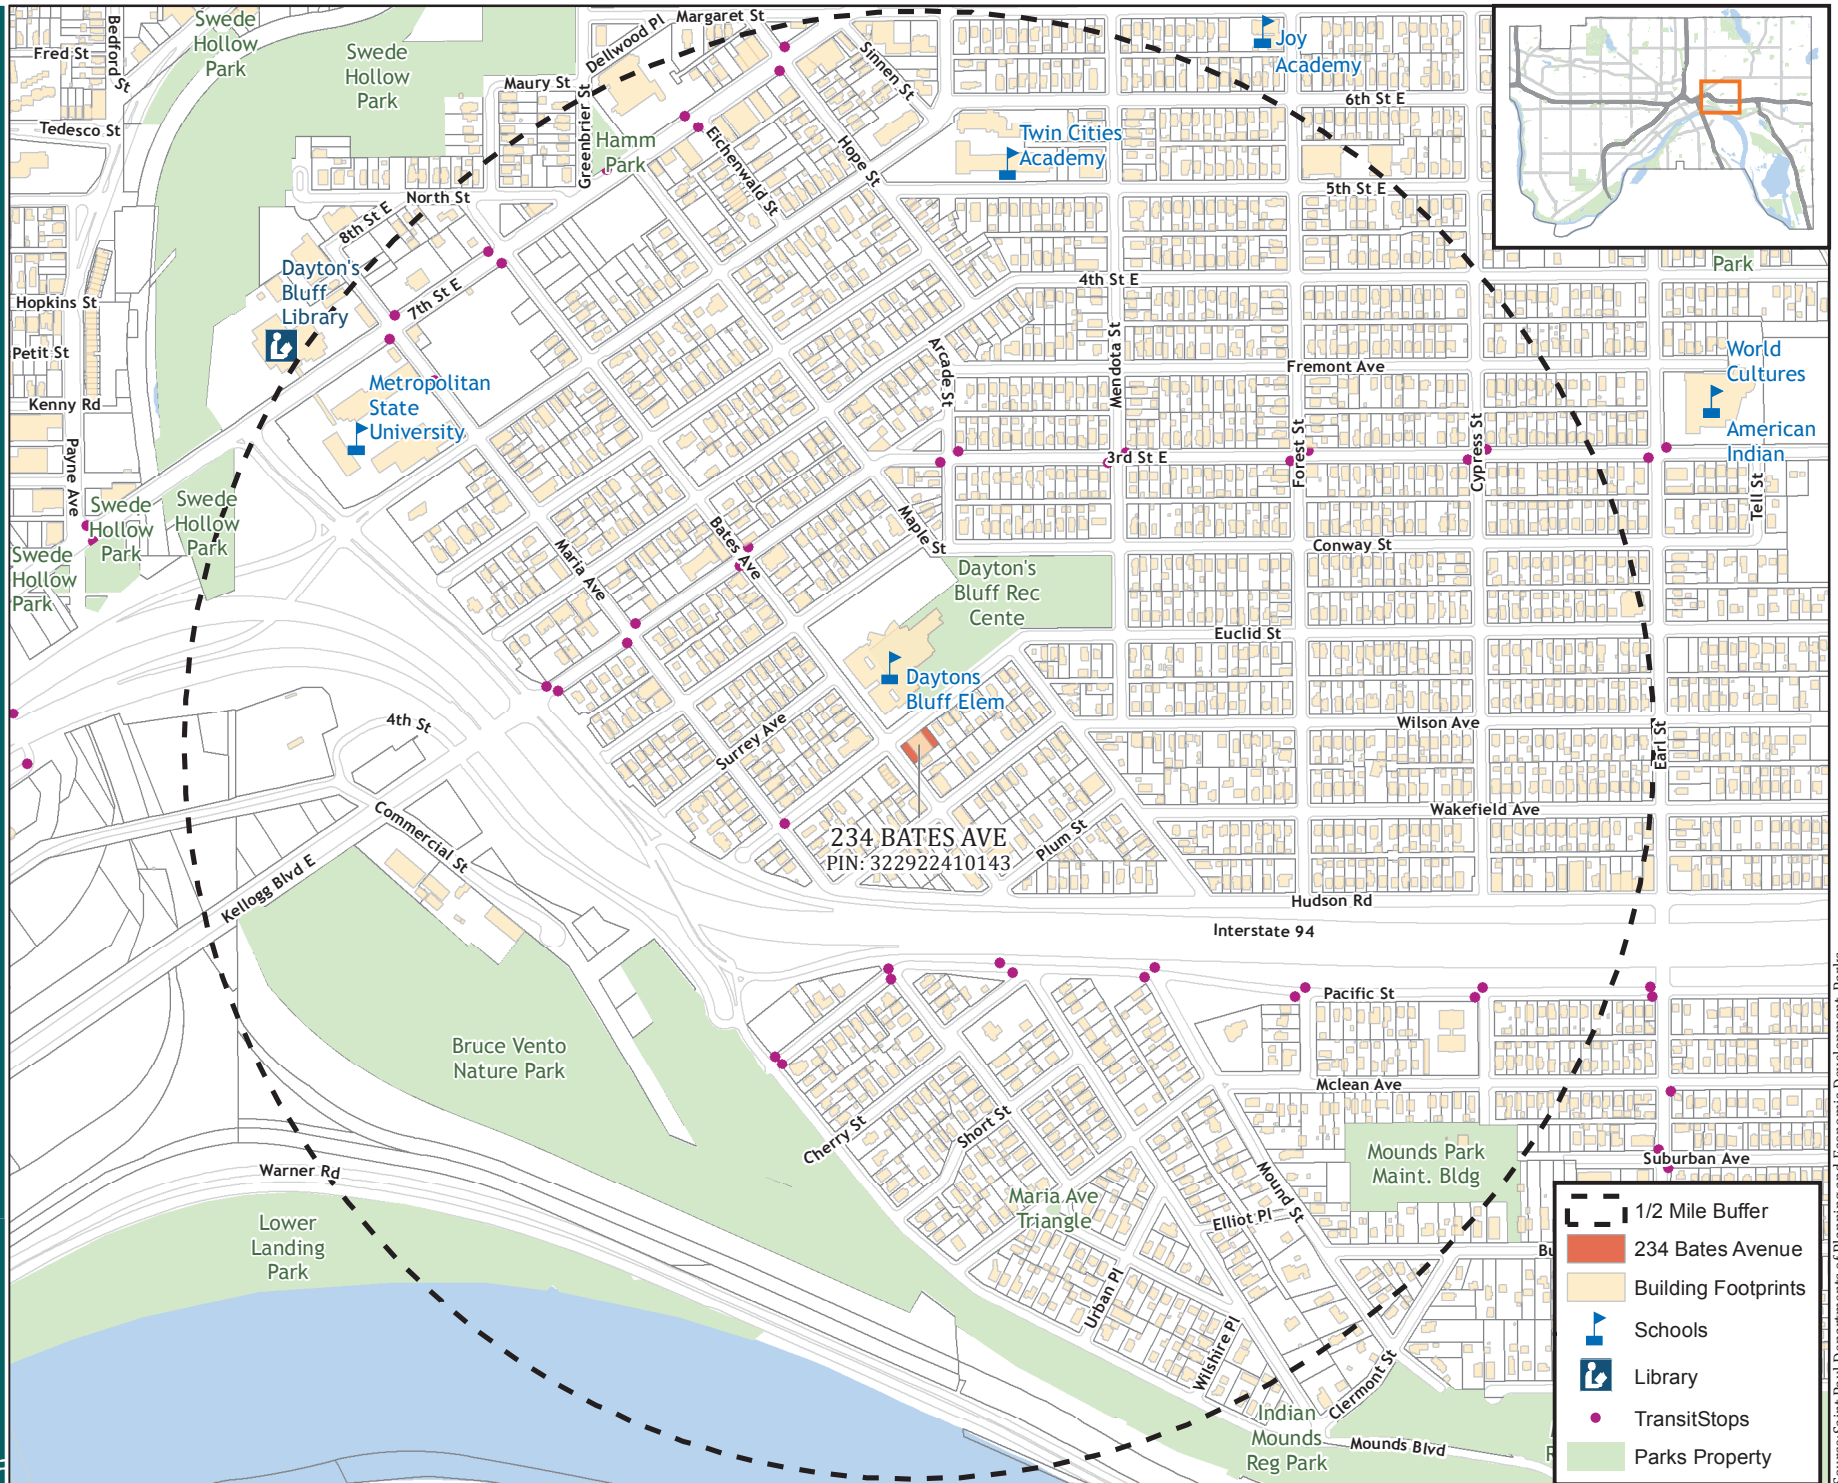

234 - 238 Bates Avenue

- 1/2 Mile Buffer
- 234 Bates Avenue
- Building Footprints
- Schools
- Library
- Transit Stops
- Parks Property