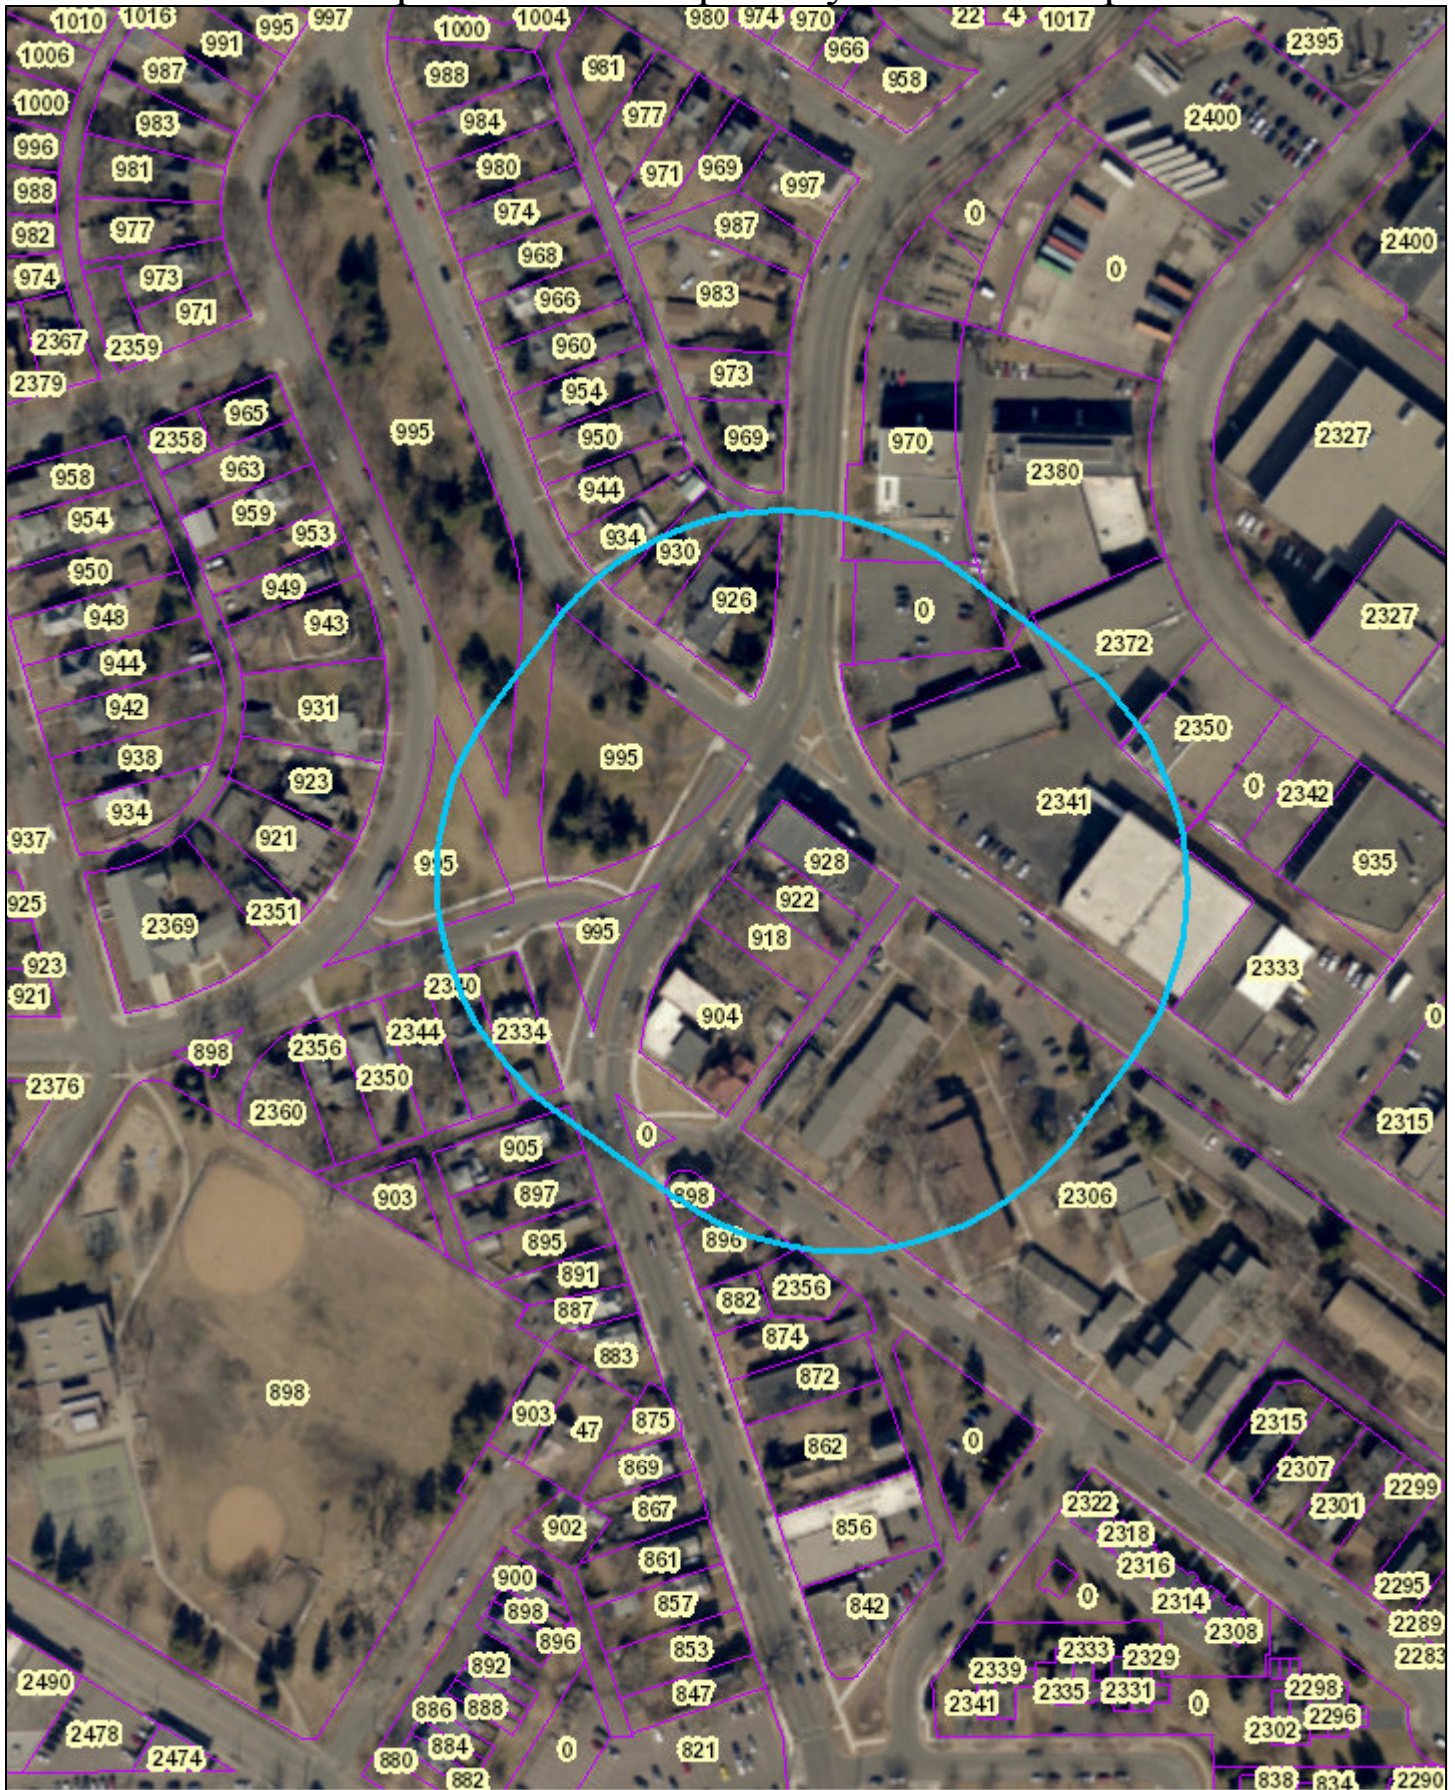

Hampden Park Co-op - Mayfest 2019 Map

0.00 0.02 Miles

Date: 4/1/2019 Time: 2:06:03 PM

Service Layer Credits: City of Saint Paul - Public Works

The City of Saint Paul Office of Technology cannot accept any responsibility for errors, omissions, or positional inaccuracy in this map.