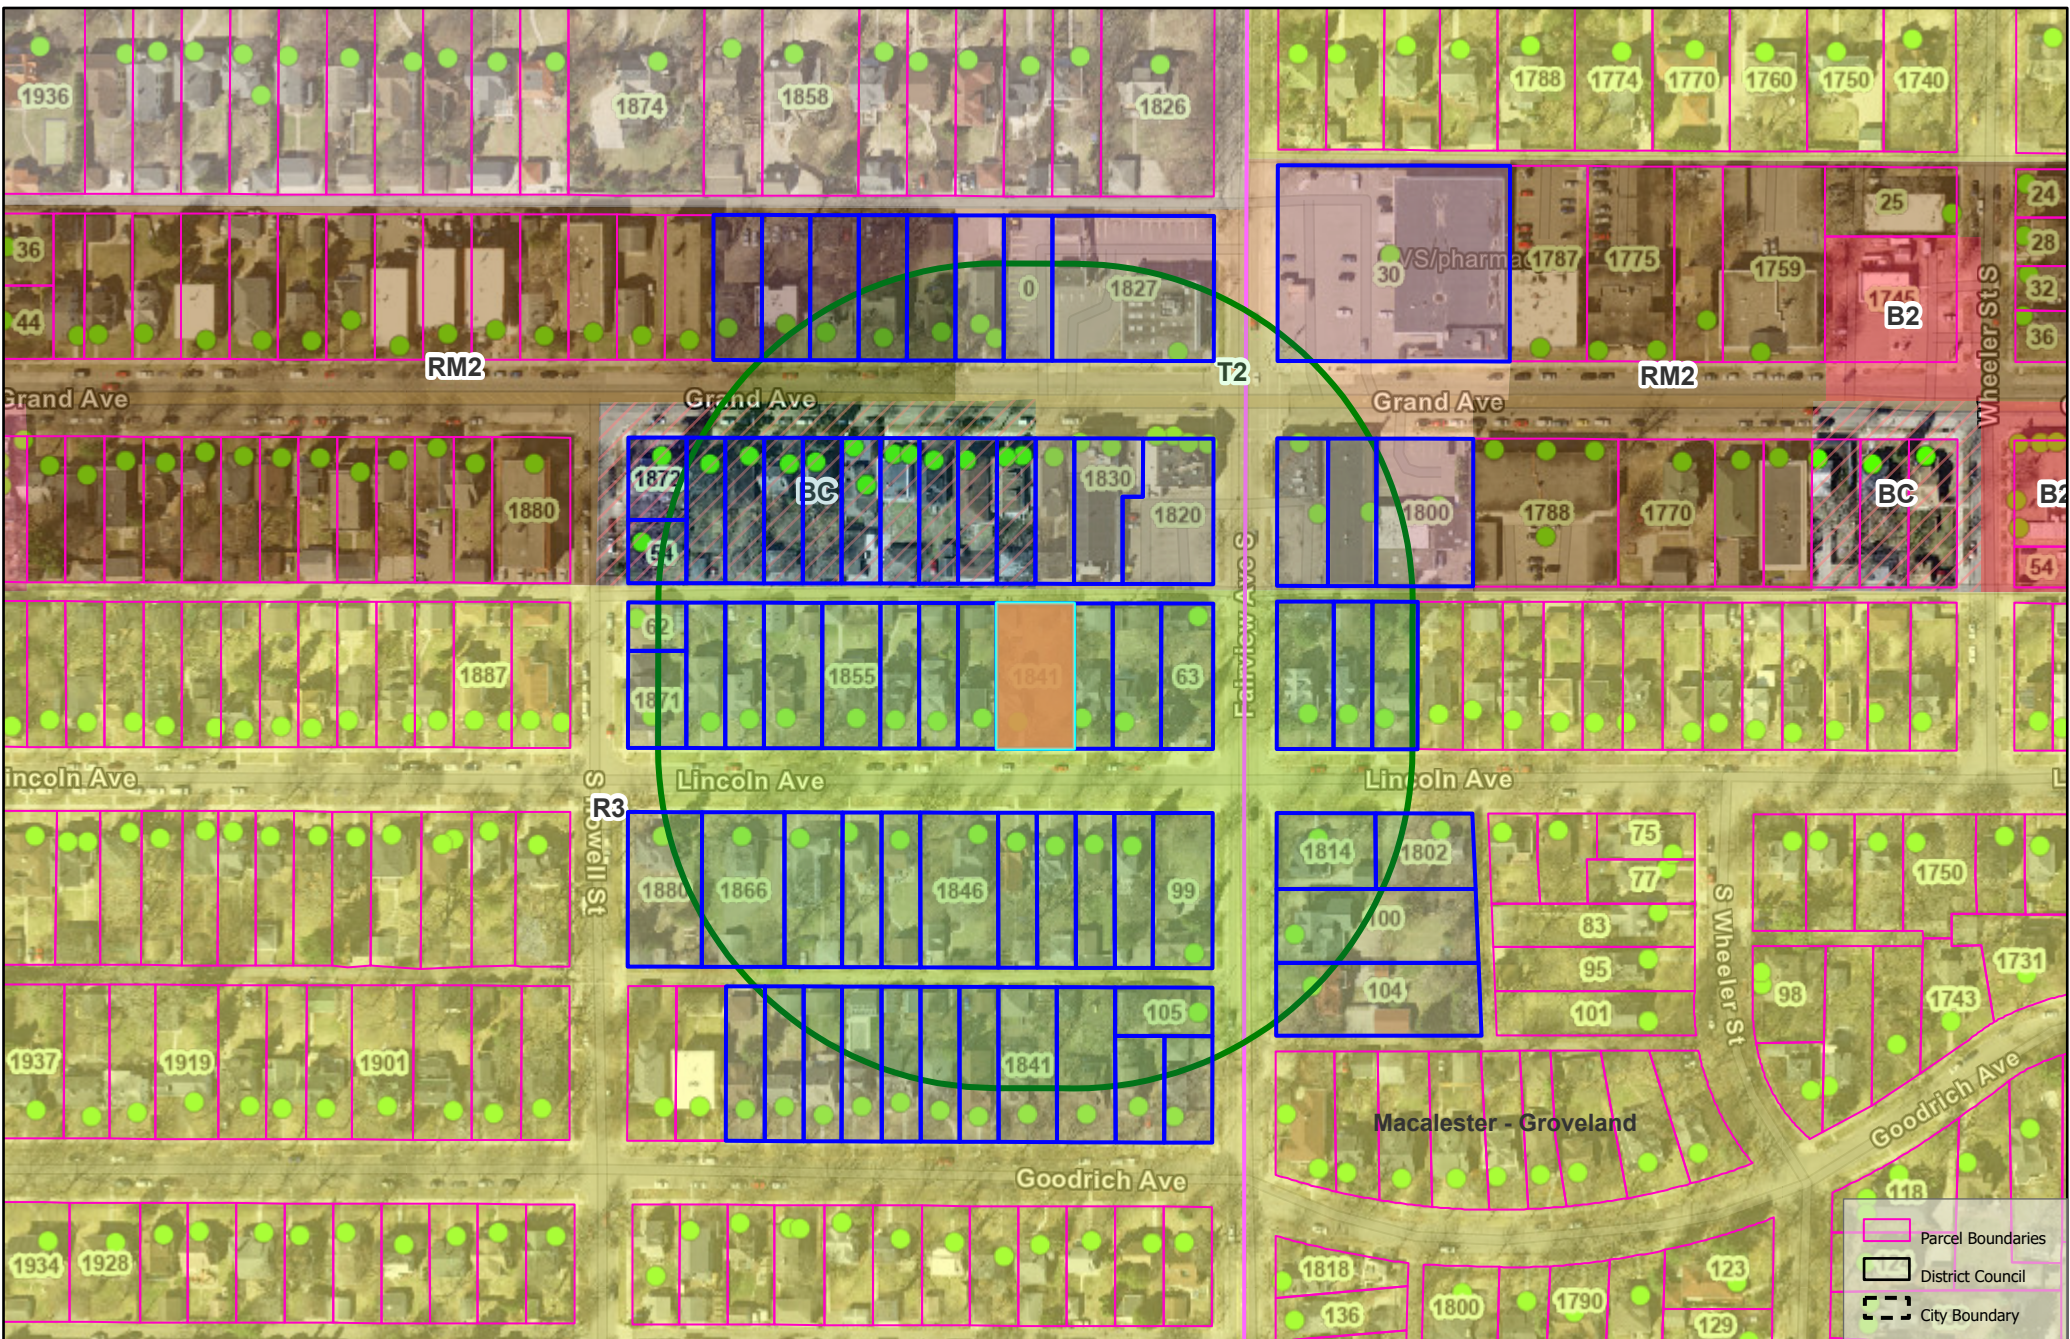

# 1841 LINCOLN AVENUE- GIS MAP

Sources: Esri, Airbus DS, USGS, NGA, NASA, CGIAR, N Robinson, NCEAS, NLS, OS, NMA, Geodatastyrelsen, Rijkswaterstaat, GSA, Geoland, FEMA, Intermap and the GIS user community, Esri Community Maps

The Geographic Information System (GIS) Data to which this notice is attached are made available pursuant to the Minnesota Government Data Practices Act (Minnesota Statutes Chapter 13). The GIS Data are provided to you "AS IS" and without any warranty as to their performance, merchantability, or fitness for any particular purpose. The GIS Data were developed by the City of Saint Paul for its own internal business purposes. The City of Saint Paul does not represent or warrant that the GIS Data or the data documentation are error-free, complete, current, or accurate. You are responsible for any consequences resulting from your use of the GIS Data or your reliance on the GIS Data. You should consult the data documentation for this particular GIS Data to determine the limitations of the GIS Data and the precision with which the GIS Data may depict distance, direction, location, or other geographic features. If you transmit or provide the GIS Data (or any portion of it) to another user, the GIS Data must include a copy of this disclaimer.