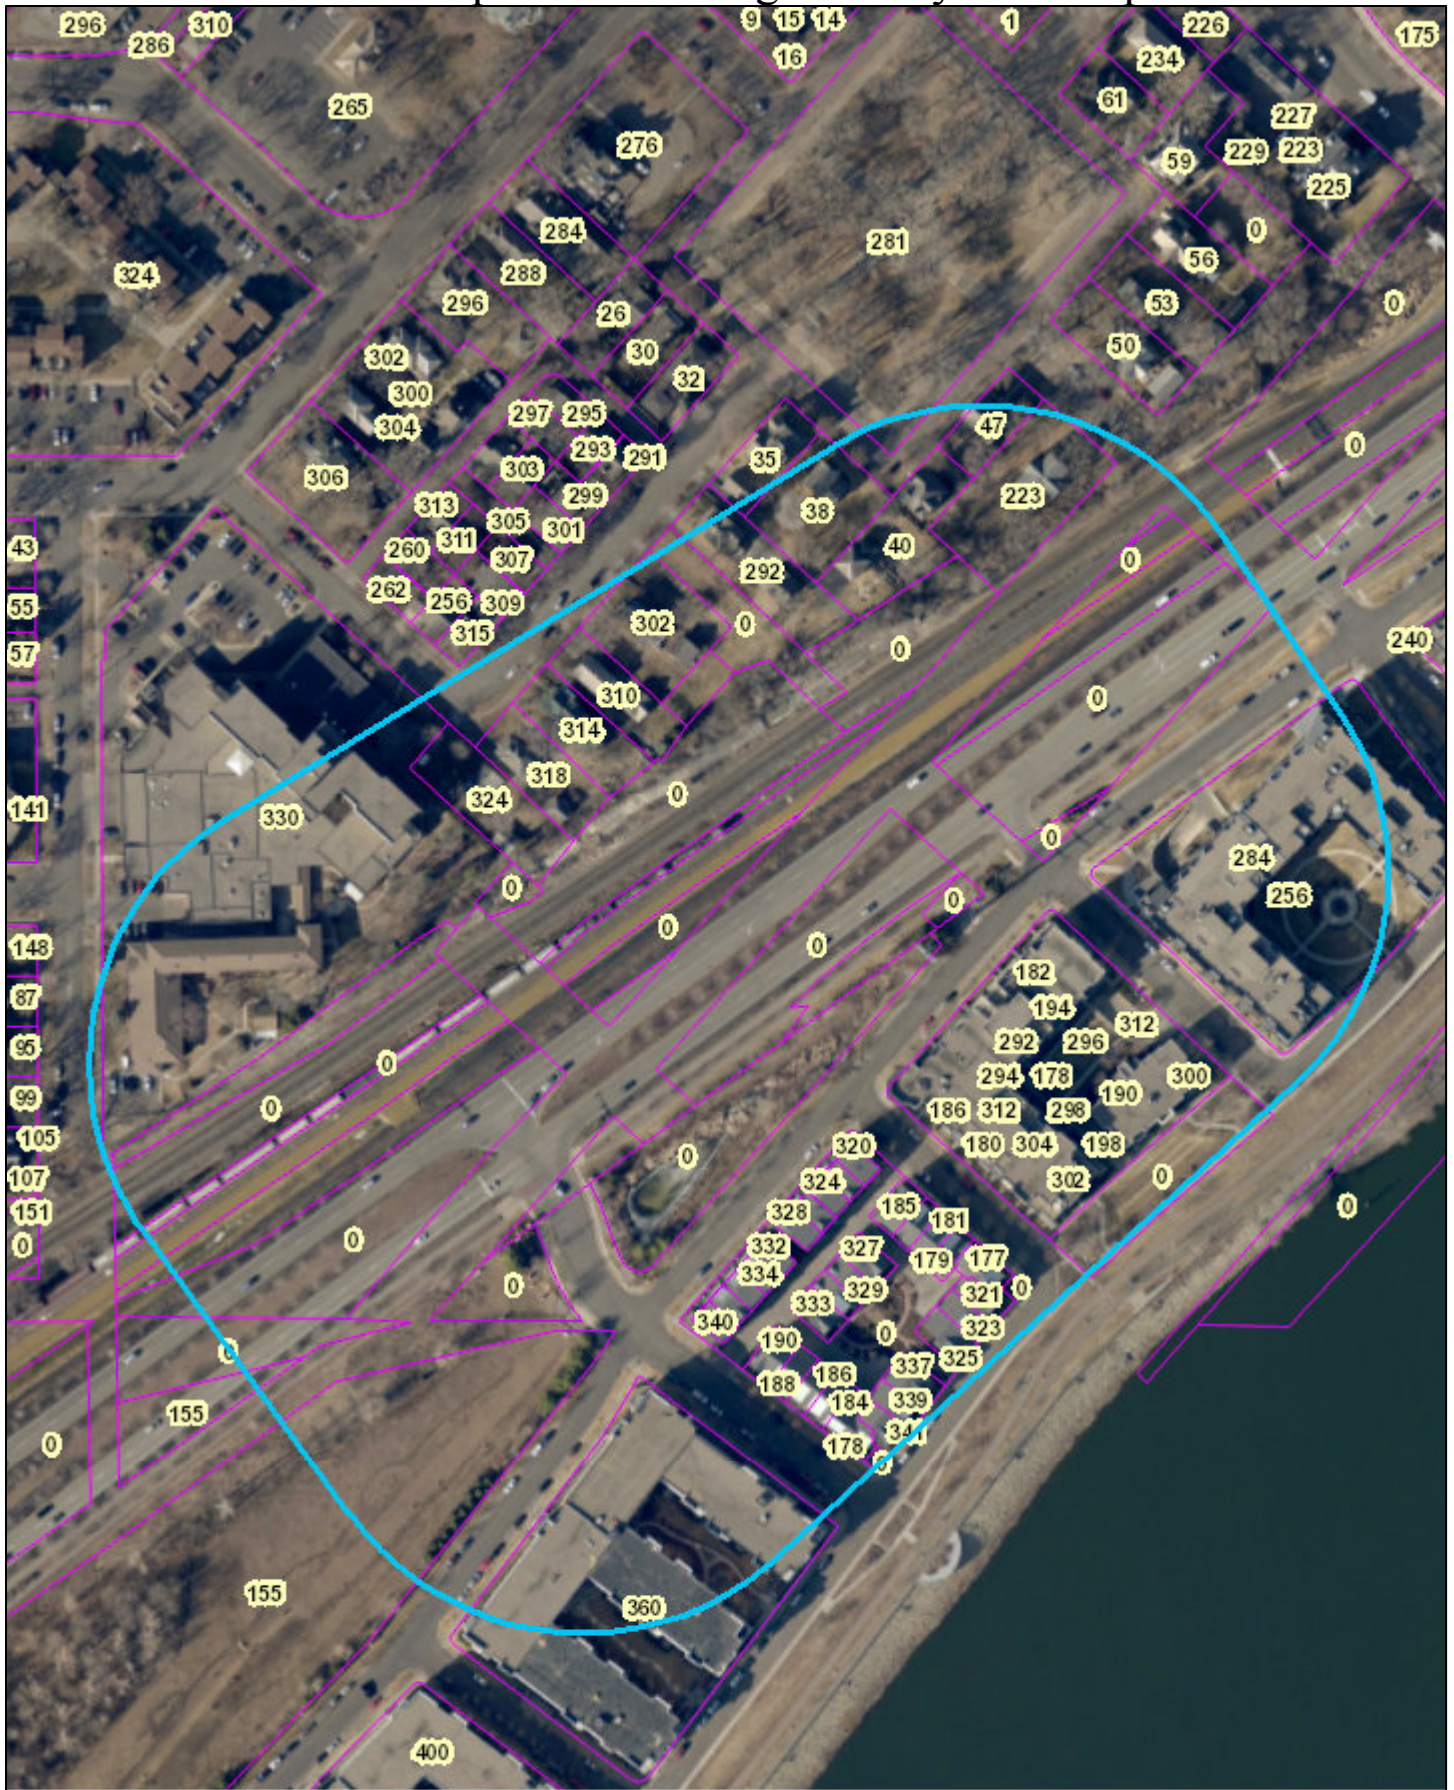

Podium Sports Marketing - Turkey Trot Map

0.00 0.02
Miles

Date: 9/24/2018 Time: 12:25:53 PM

Service Layer Credits: OTC GIS
City of Saint Paul - Public Works

The City of Saint Paul Office of Technology cannot accept any responsibility for errors, omissions, or positional inaccuracy in this map.