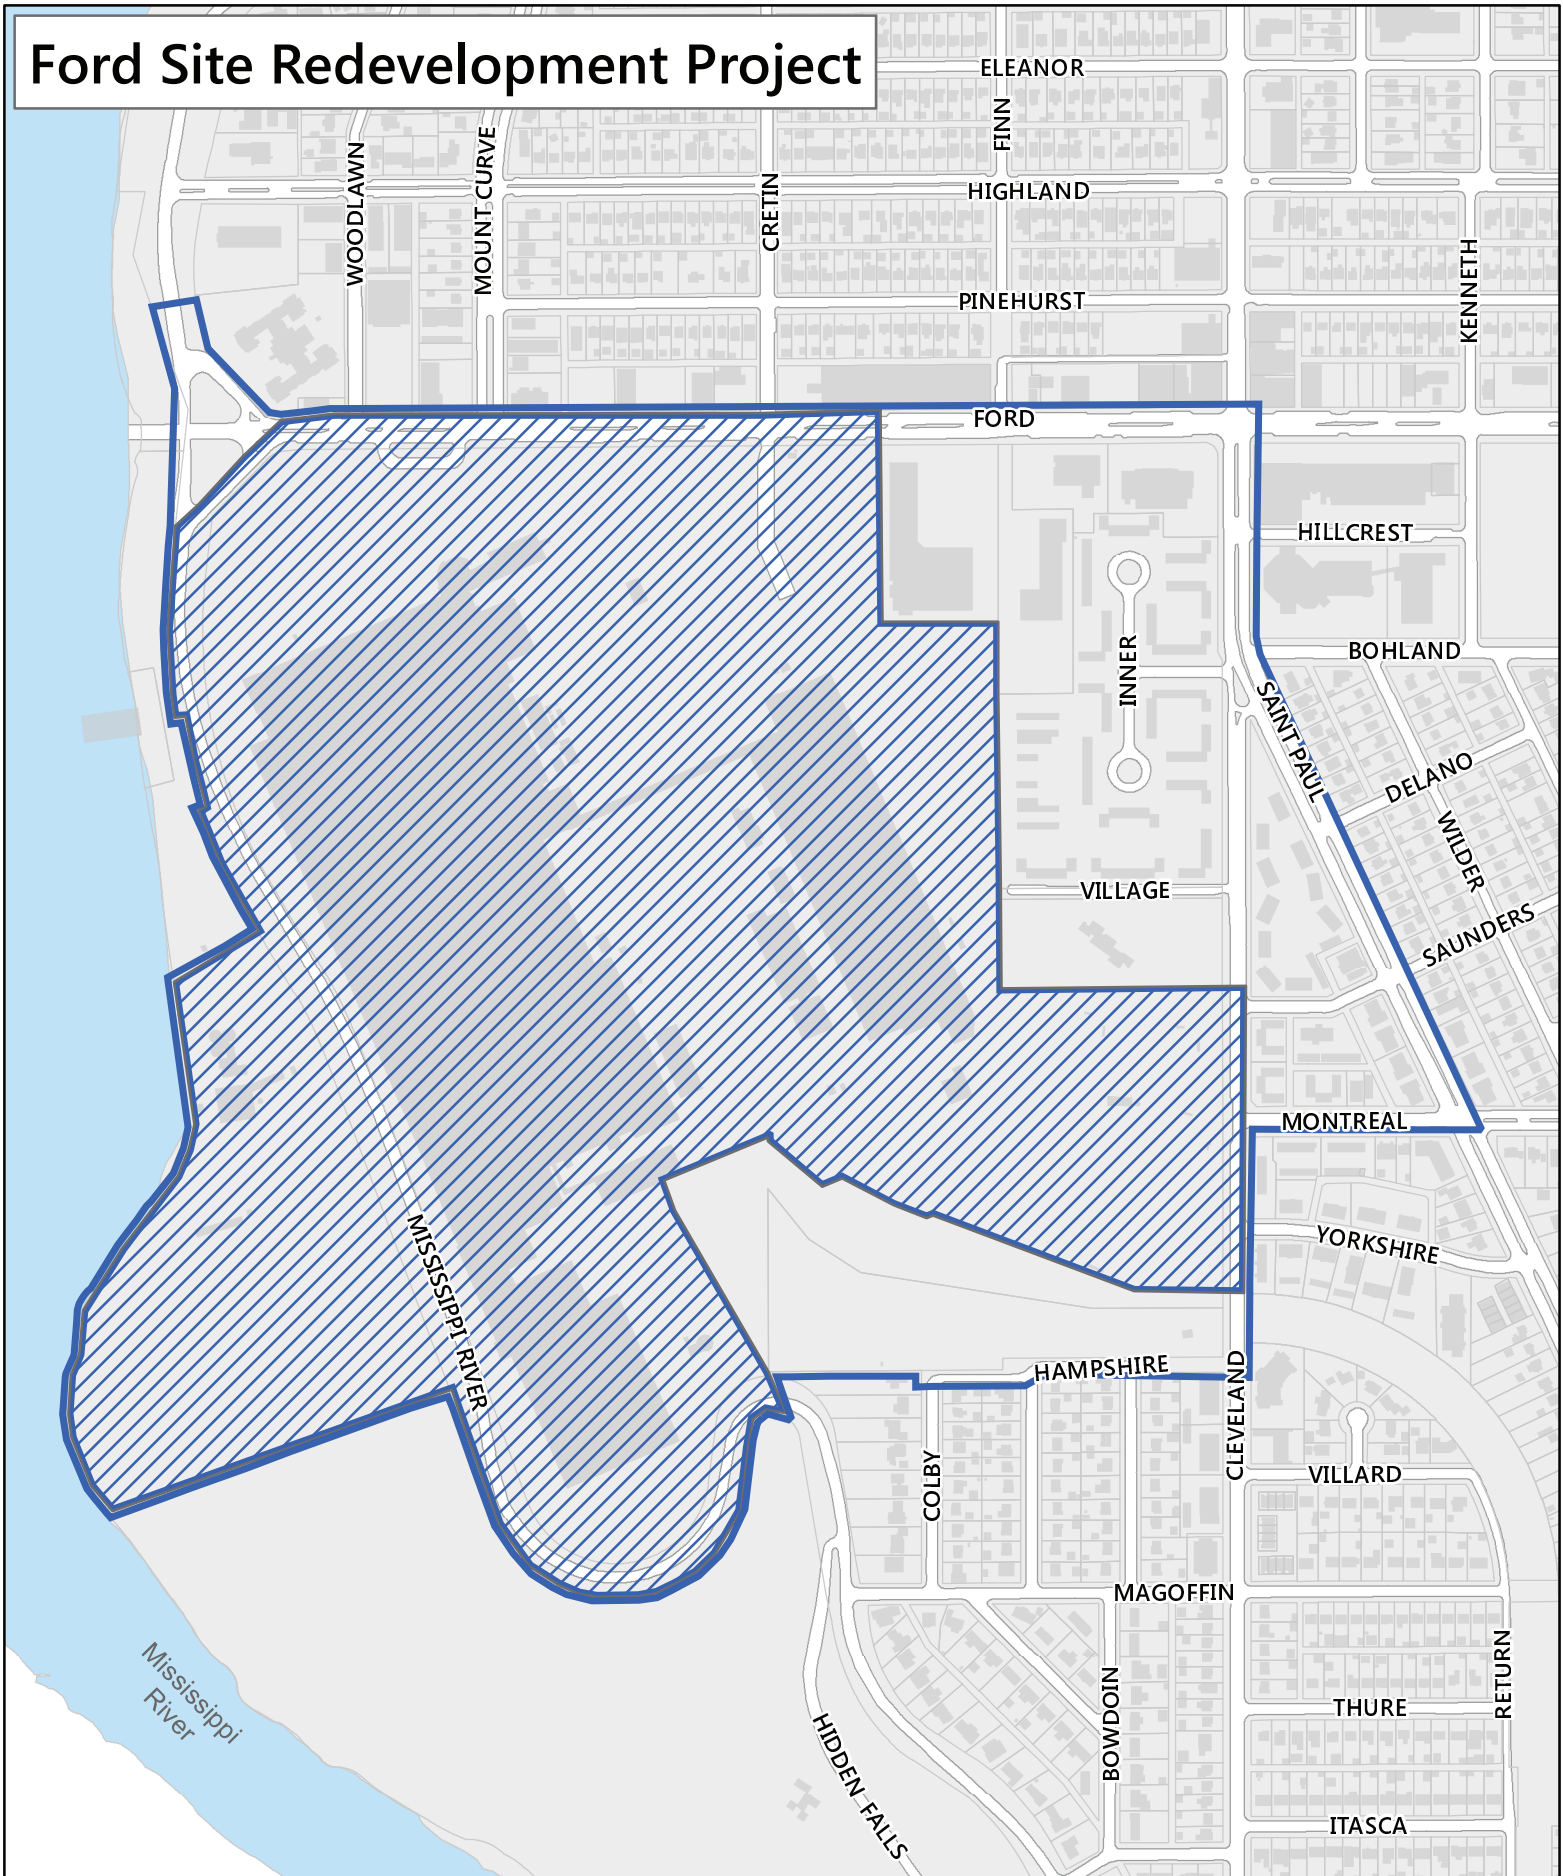

# Ford Site Redevelopment Project

-  Ford Site Redevelopment TIF District
-  Ford Site Redevelopment Project Area

0 125 250 500 750 1,000 Feet