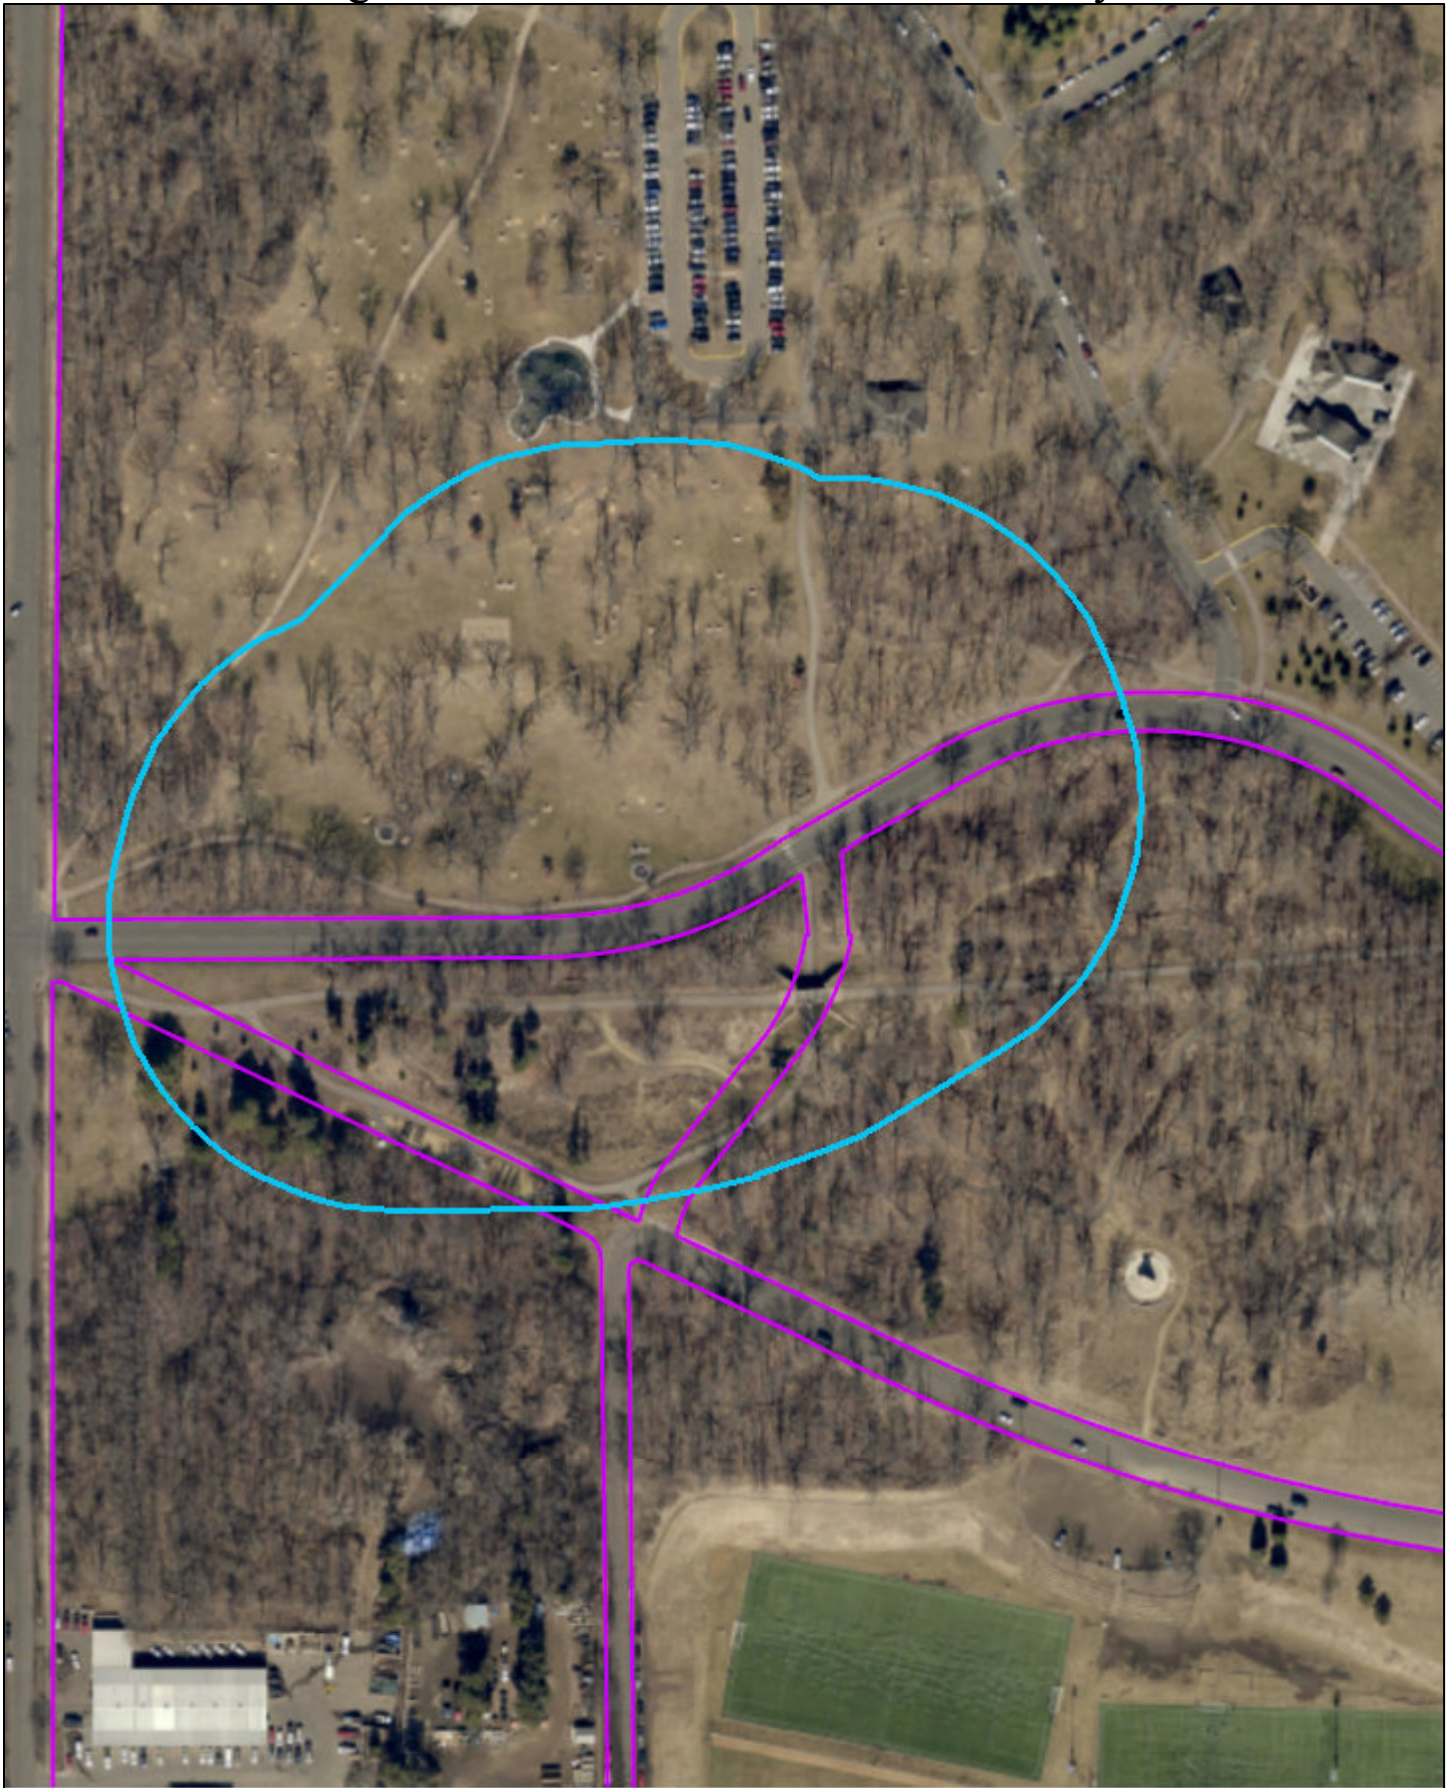

# Como Regional Park 1340 Como All Community Events

0.00 0.02  
Miles

Date: 4/13/2018 Time: 3:26:06 PM

Service Layer Credits: OTC GIS

The City of Saint Paul Office of Technology cannot accept any responsibility for errors, omissions, or positional inaccuracy in this map.