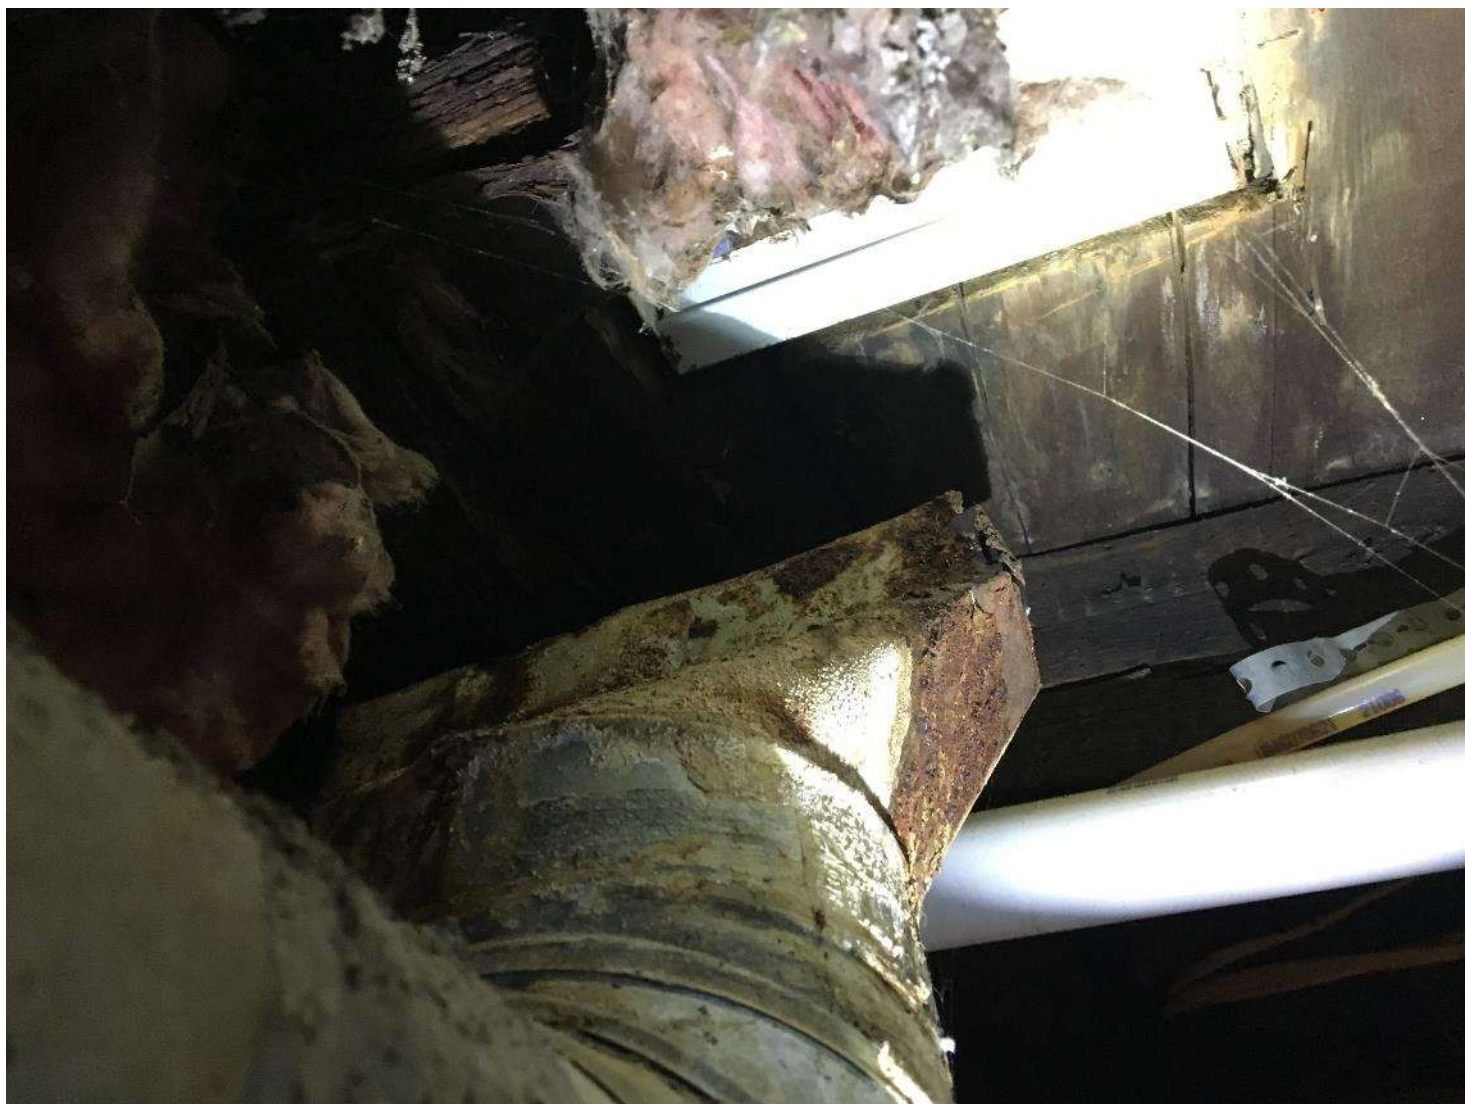

Date: May 03, 2018
File #: 12 - 044740
Folder Name: 489 HATCH AVE
PIN: 252923240146