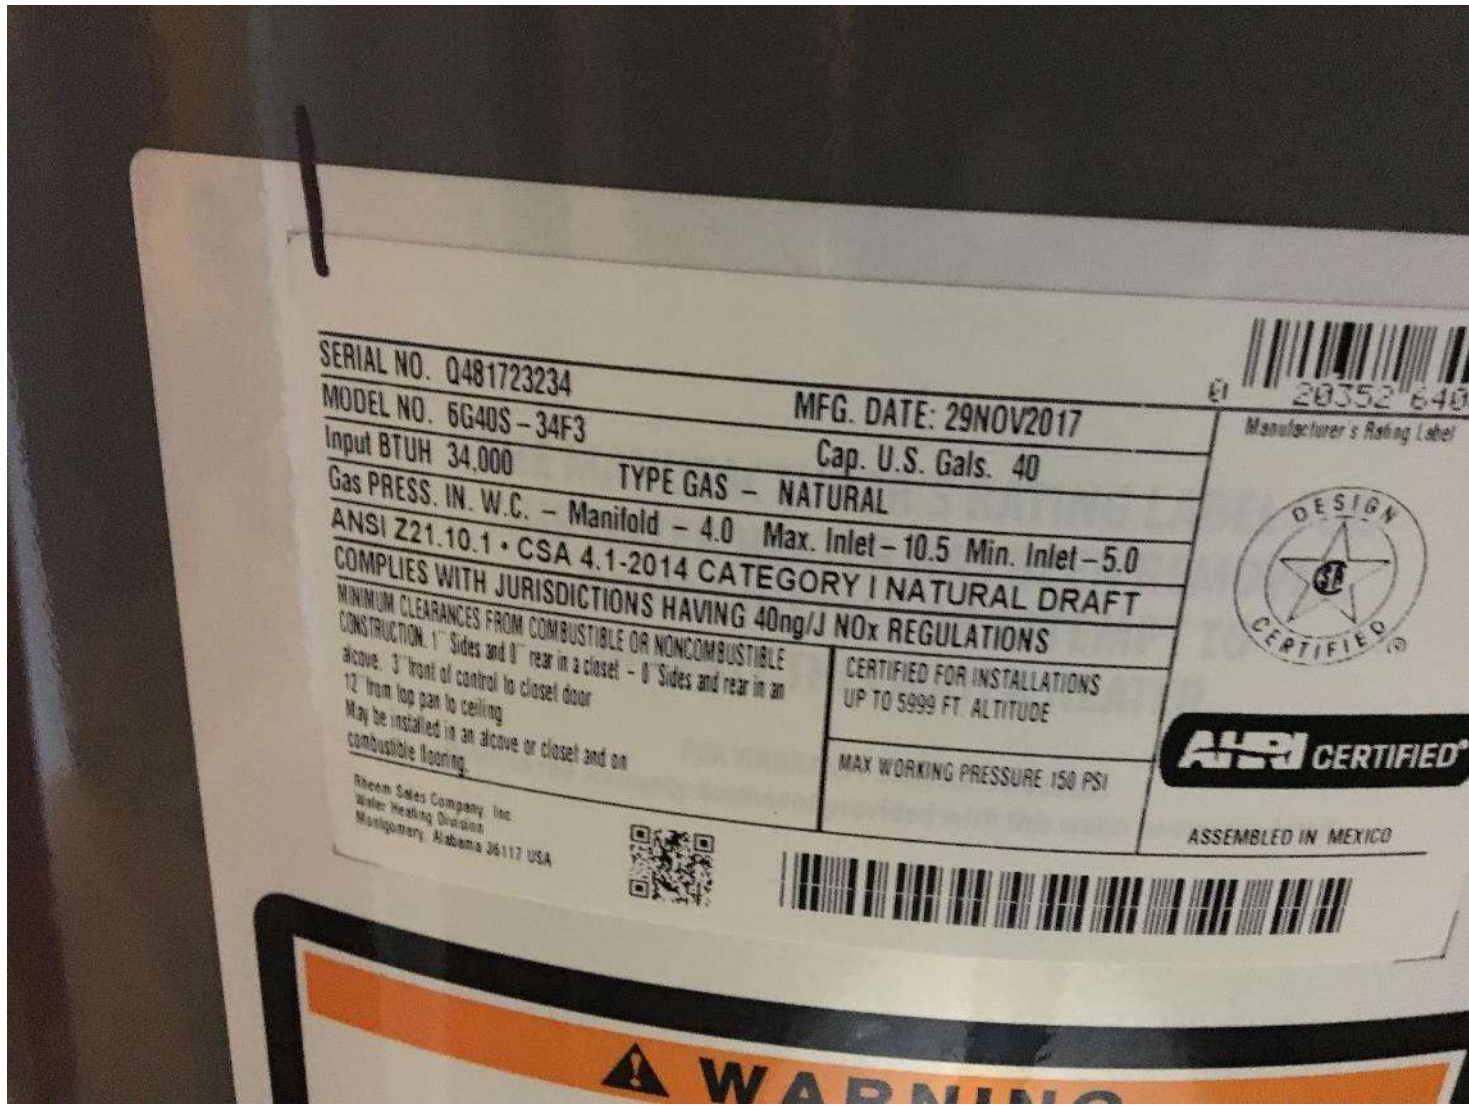

Date: May 03, 2018
File #: 12 - 044740
Folder Name: 489 HATCH AVE
PIN: 252923240146