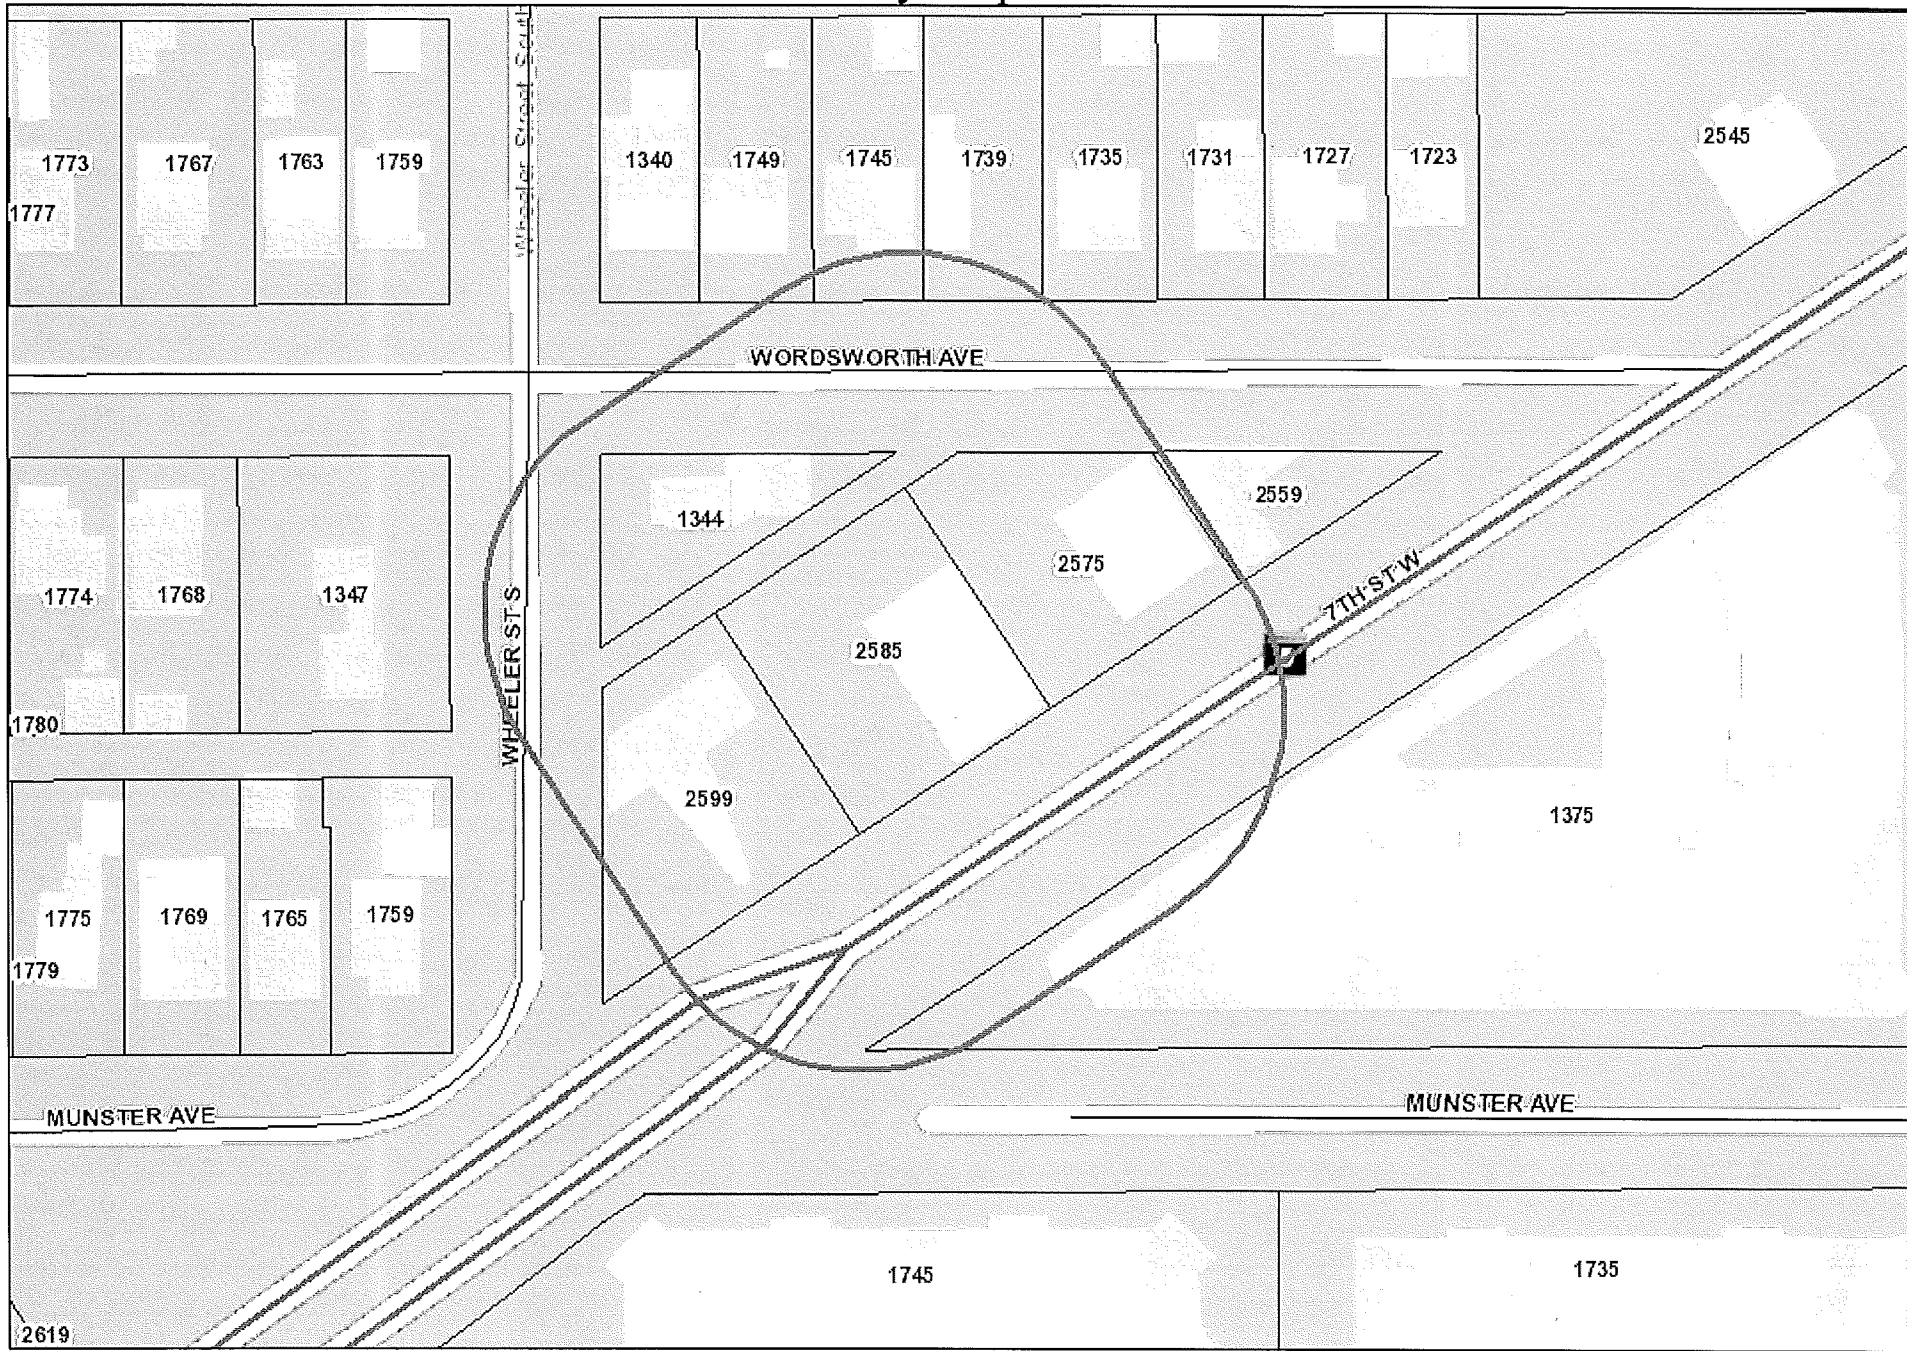

My Map

0 0.004 0.008 0.016 Miles Date: 8/1/2019 Time: 3:56:36 PM

Service Layer Credits: City of Saint Paul - Public Works

The City of Saint Paul Office of Technology cannot accept any responsibility for errors, omissions, or positional inaccuracy in this map.